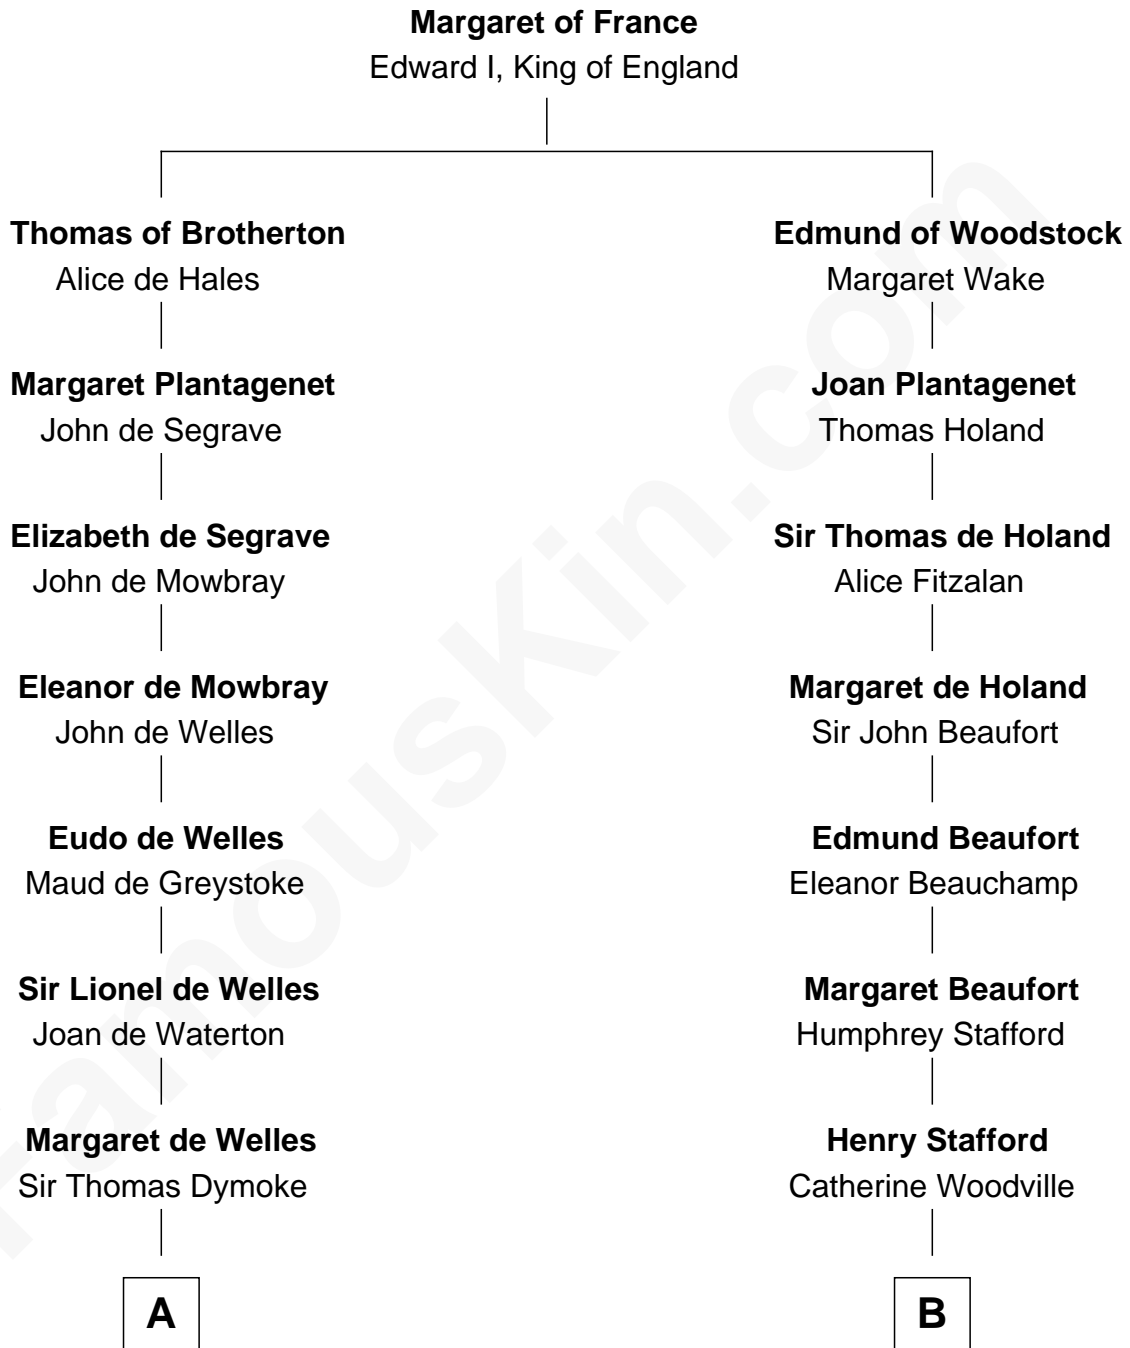

FamousKin.com Relationship Chart of

Ichabod Goodwin

27th Governor of New Hampshire

18th cousin 1 time removed of

E. M. Forster

English Novelist

C

Samuel Goodwin
Anna Thompson Gerrish

Ichabod Goodwin
27th Governor of New Hampshire

D

Laura Thornton
Charles Forster

Edward Morgan Llewellyn Forster
Alice Clara Whichelo

E. M. Forster
English Novelist

FamousKin.com