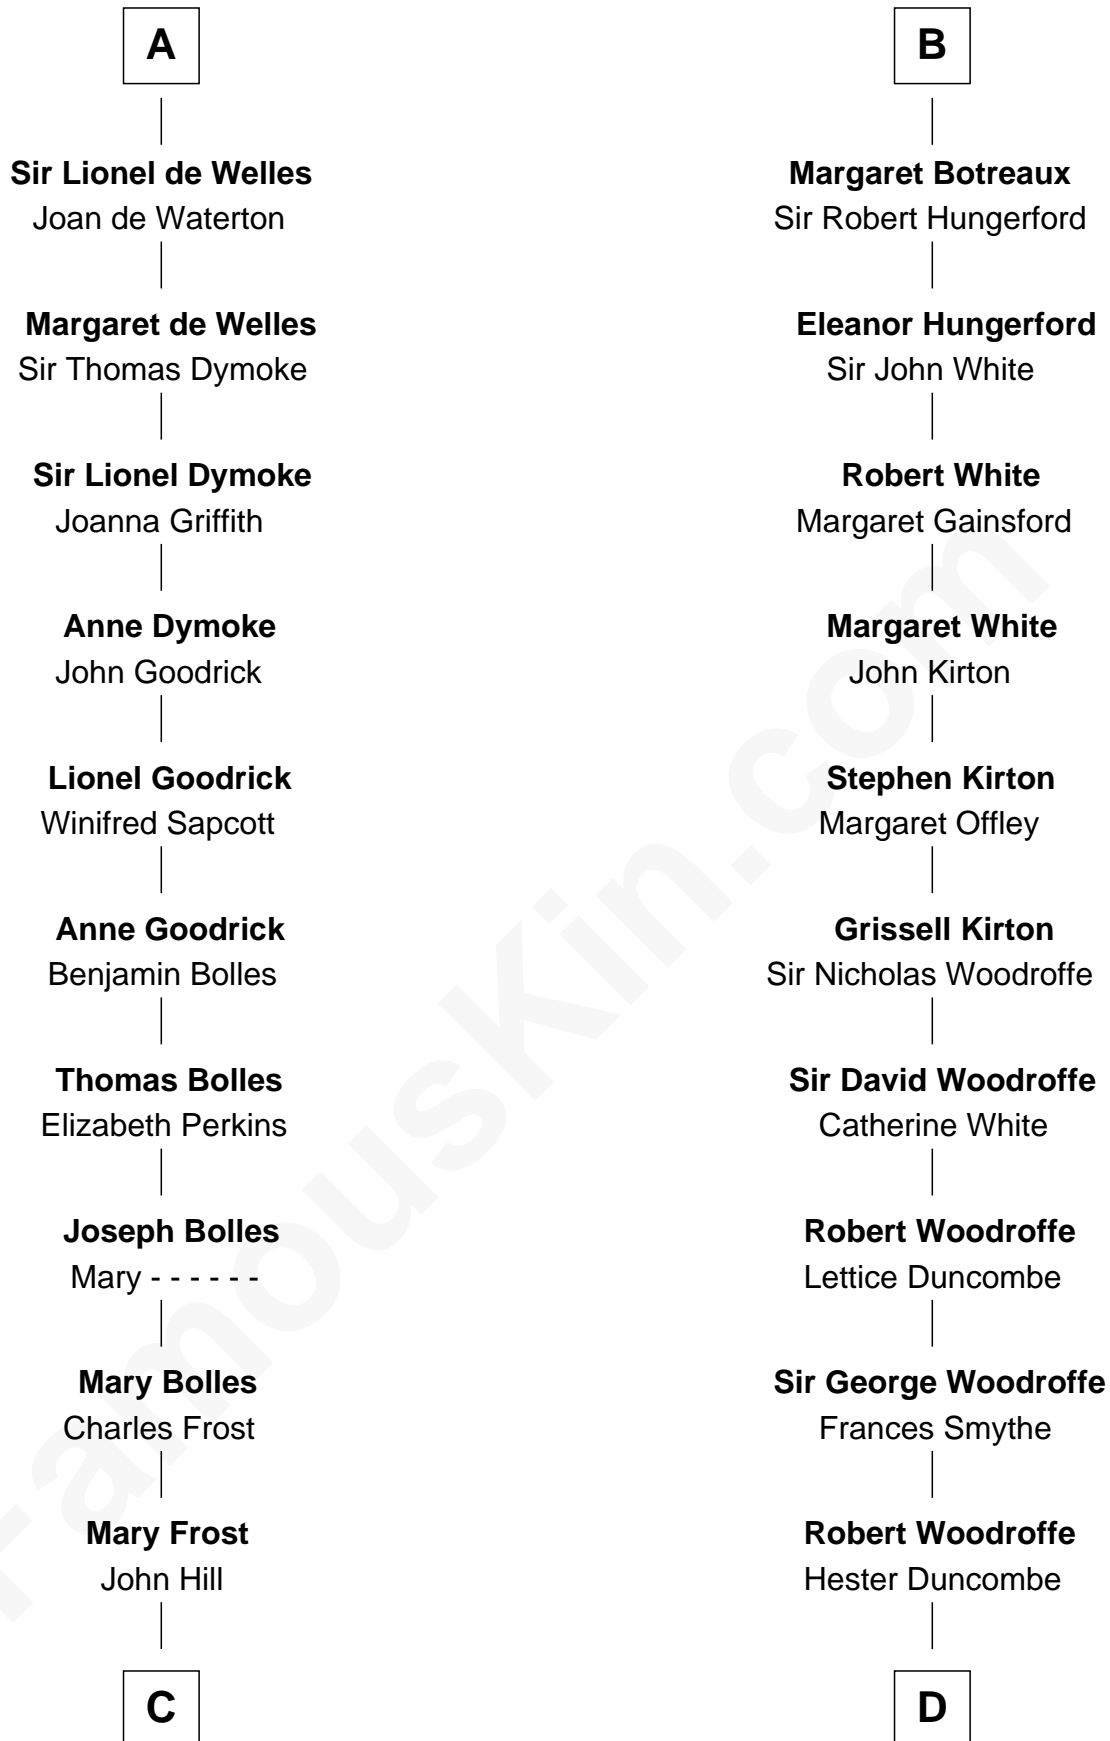

FamousKin.com Relationship Chart of

Ichabod Goodwin

27th Governor of New Hampshire

20th cousin 1 time removed of

Guillermo Billinghurst

31st President of Peru

C

Elisha Hill
Mary Plaisted

Hannah Hill
Dominicus Goodwin

Samuel Goodwin
Anna Thompson Gerrish

Ichabod Goodwin
27th Governor of New Hampshire

D

Lettice Woodroffe
William Billinghurst

Rev. William Billinghurst
Catharine Bellas

Robert Billinghurst
Maria Francisca Agrelo