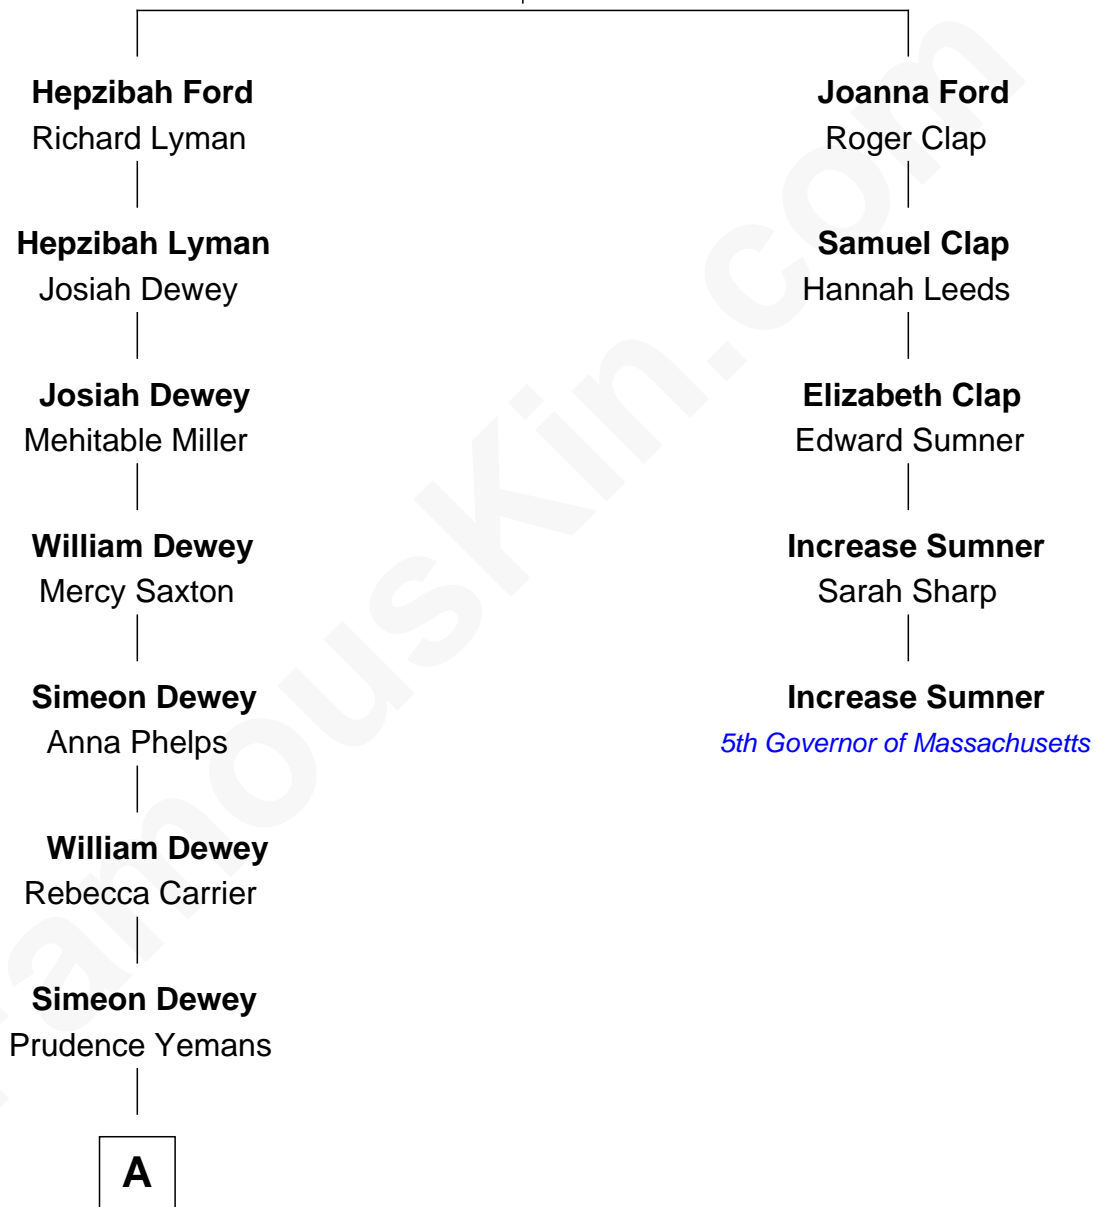

FamousKin.com Relationship Chart of

Admiral George Dewey

Admiral of the Navy

4th cousin 4 times removed of

Increase Sumner

5th Governor of Massachusetts

Thomas Ford
Elizabeth Charde

A

Dr. Julius Yemans Dewey

Mary Perrin

Admiral George Dewey

Admiral of the Navy

FamousKin.com