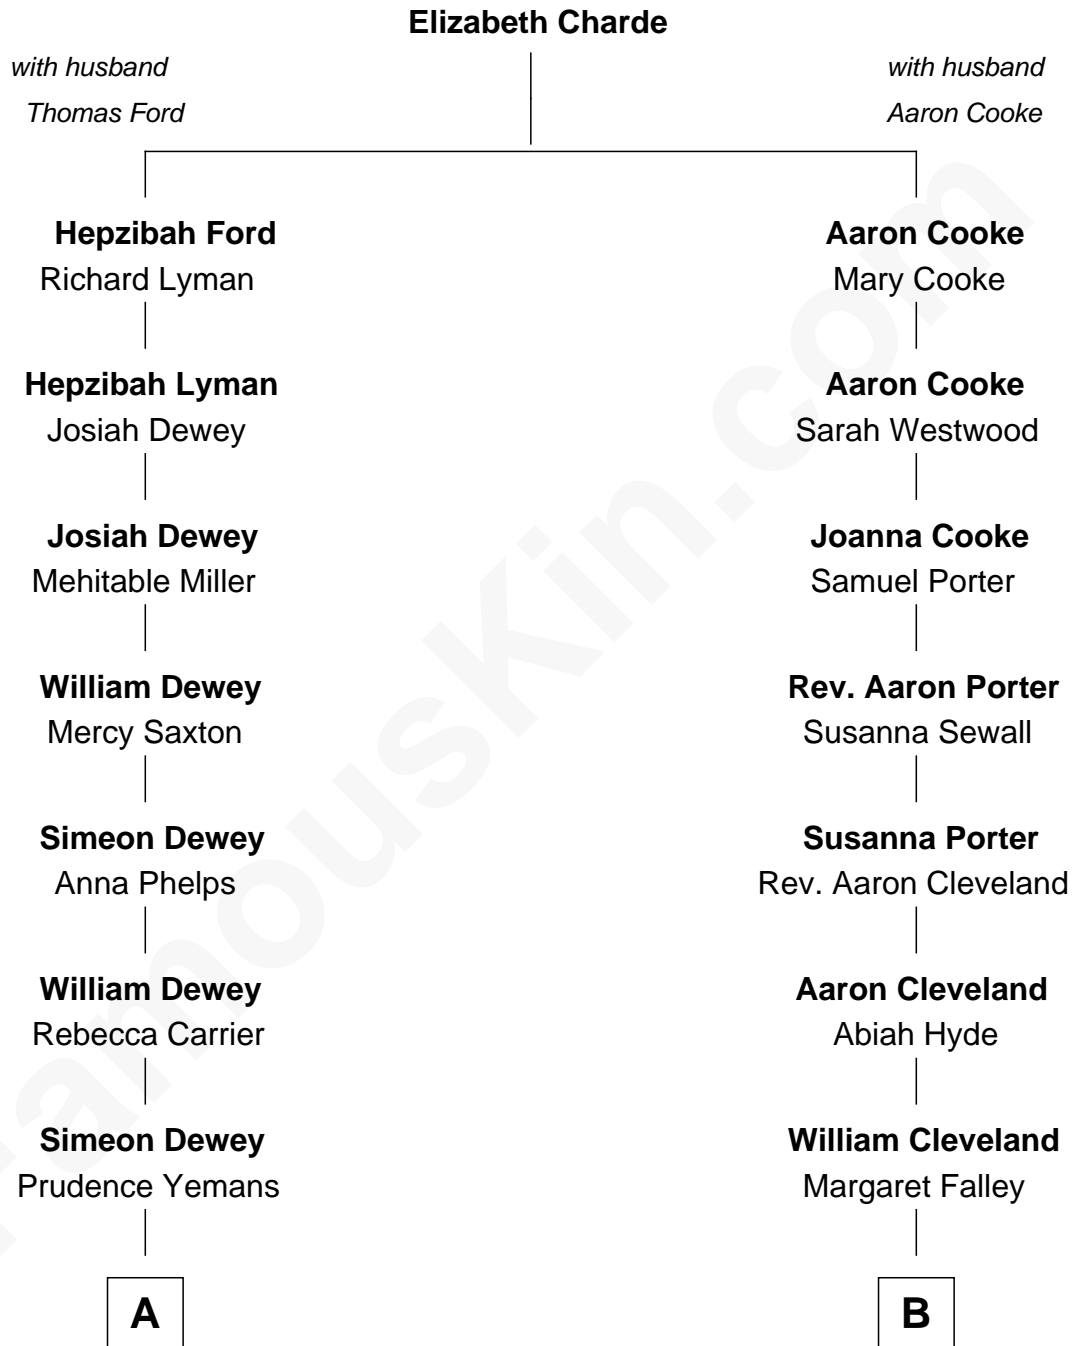

FamousKin.com Relationship Chart of

Admiral George Dewey

Admiral of the Navy

8th cousin of

Grover Cleveland

22nd and 24th U.S. President

A

Dr. Julius Yemans Dewey

Mary Perrin

Admiral George Dewey

Admiral of the Navy

B

Rev. Richard Falley Cleveland

Ann Neal

Grover Cleveland

22nd and 24th U.S. President