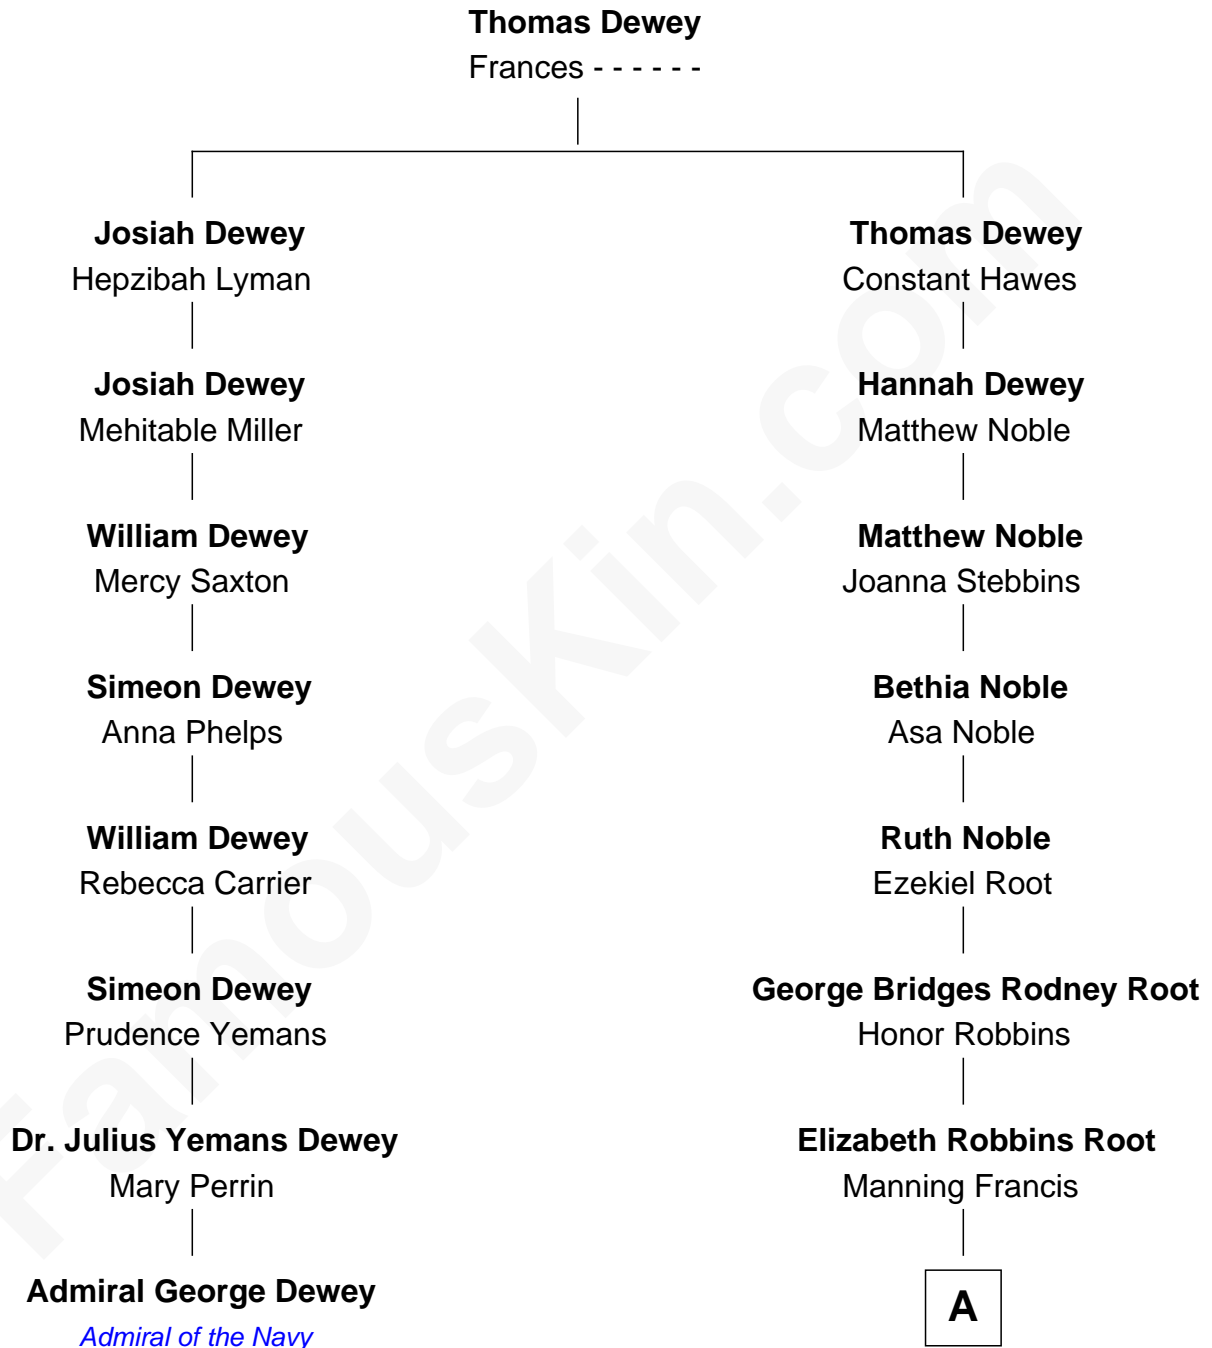

FamousKin.com Relationship Chart of

Admiral George Dewey

Admiral of the Navy

7th cousin 3 times removed of

Nancy (Davis) Reagan

First Lady of President Ronald Reagan

A

Frederick Augustus Francis

Jessie Anne Stevens

Anne Ayers Francis

John Newell Robbins

Kenneth Seymour Robbins

Edith Prescott Lockett

Nancy (Davis) Reagan

First Lady of Ronald Reagan

FamousKin.com