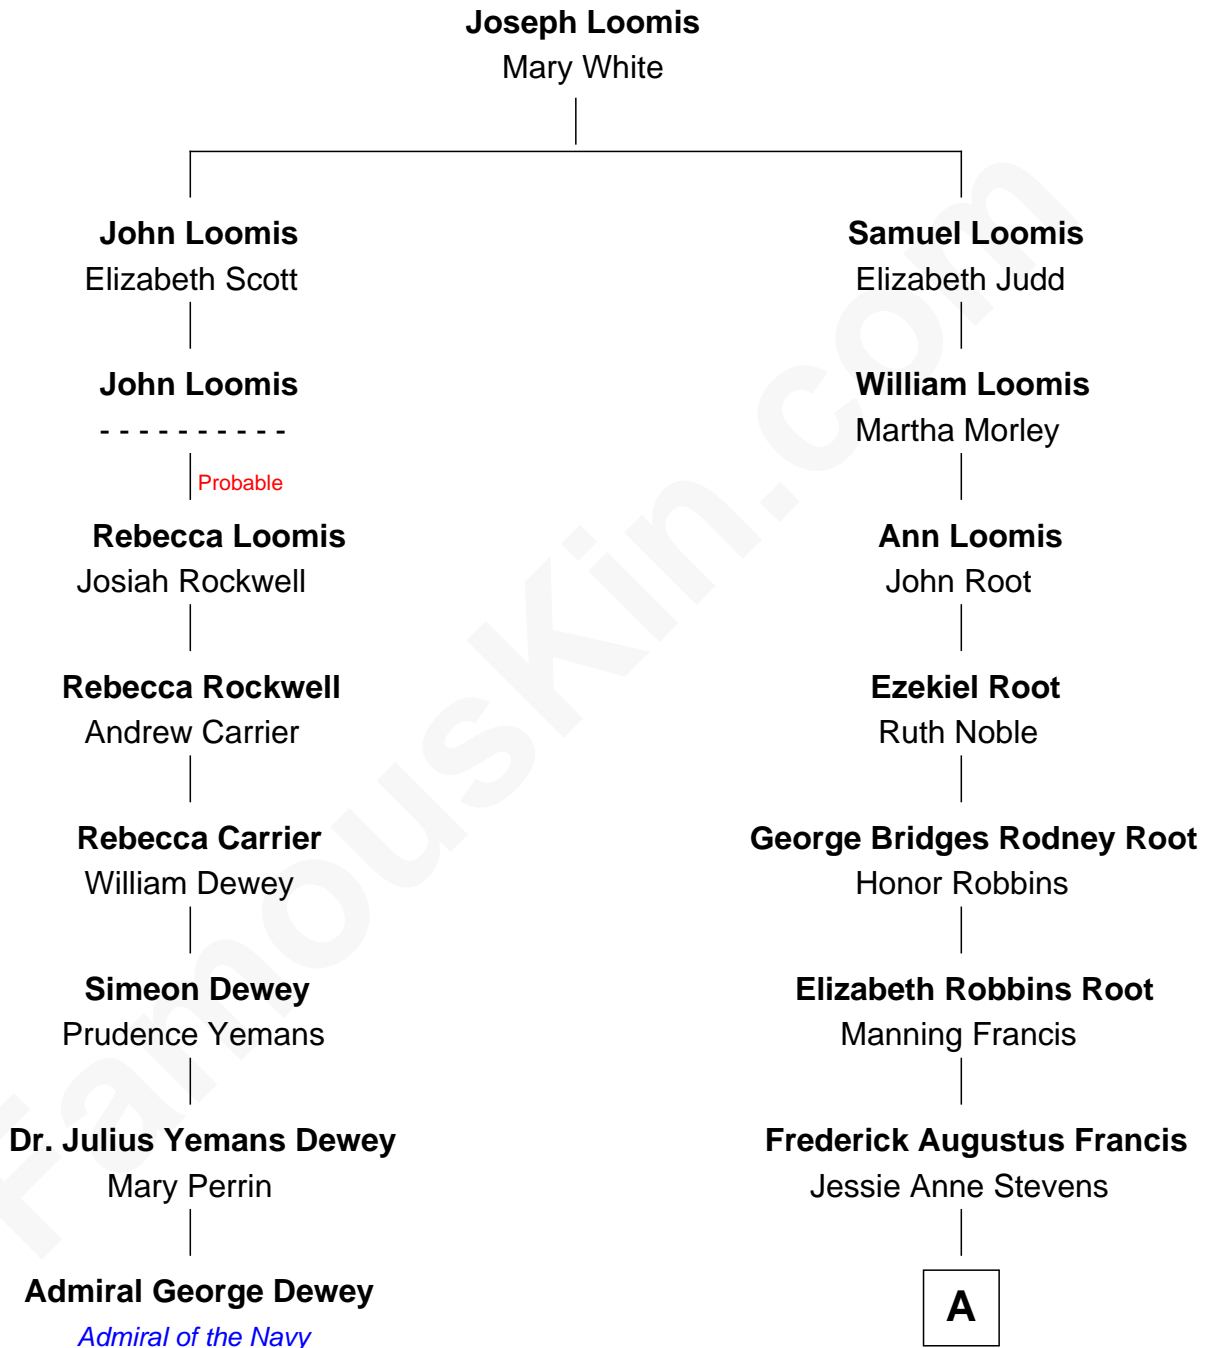

FamousKin.com
Relationship Chart of
Admiral George Dewey
Admiral of the Navy

7th cousin 2 times removed of
Nancy (Davis) Reagan
First Lady of President Ronald Reagan

A

Anne Ayers Francis
John Newell Robbins

Kenneth Seymour Robbins
Edith Prescott Lockett

Nancy (Davis) Reagan
First Lady of Ronald Reagan

FamousKin.com