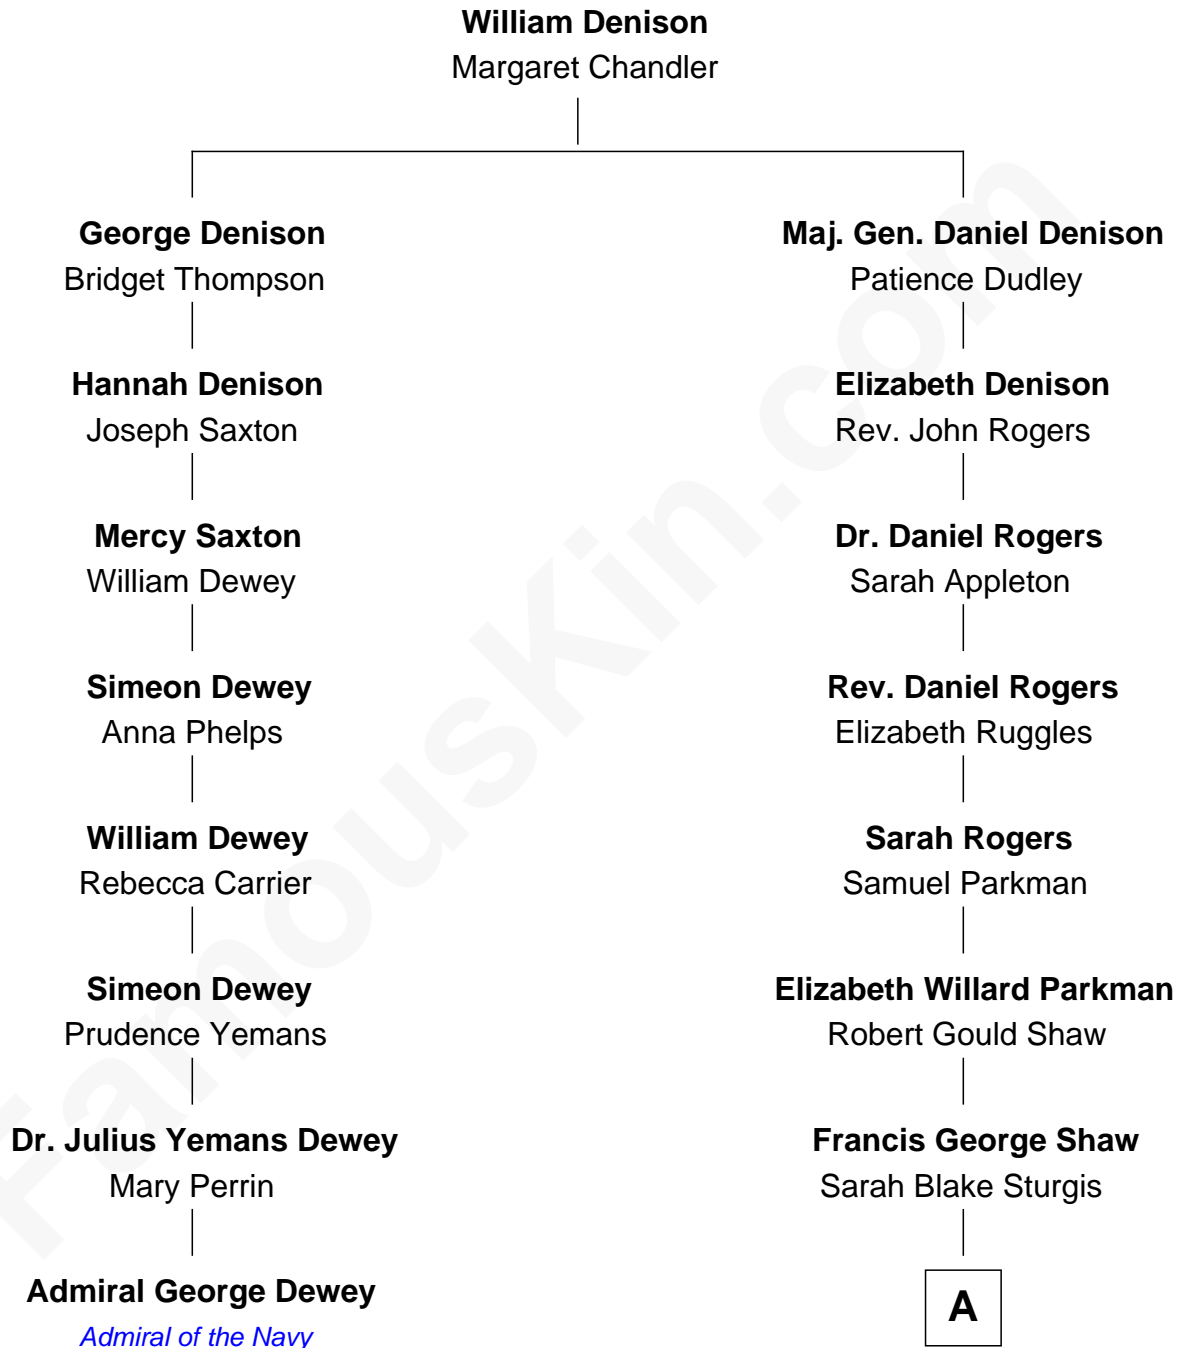

## Relationship Chart of

### Admiral George Dewey

*Admiral of the Navy*

7th cousin 4 times removed of

**Kyra Sedgwick**

*TV and Movie Actress*

**A**

—  
**Susanna Shaw**

Robert Bowne Minturn

—  
**Sarah May Minturn**

Henry Dwight Sedgwick

—  
**Robert Minturn Sedgwick**

Helen Peabody

—  
**Henry Dwight Sedgwick**

Patricia Ann Rosenwald

—  
**Kyra Sedgwick**

*TV and Movie Actress*