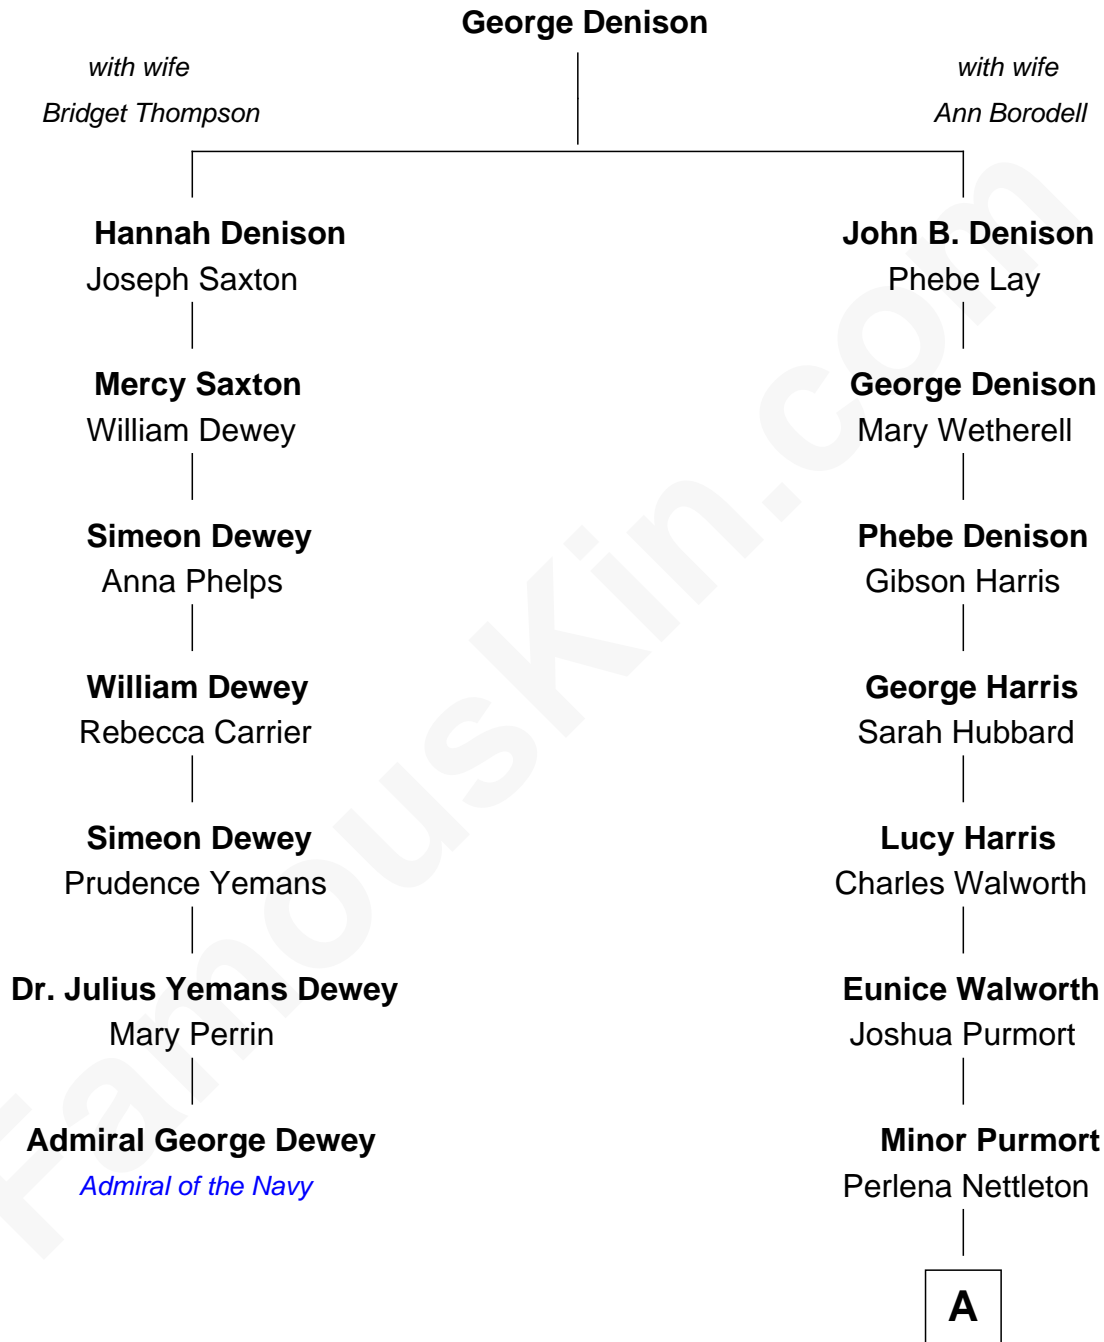

**FamousKin.com**  
**Relationship Chart of**  
**Admiral George Dewey**  
*Admiral of the Navy*

**6th cousin 4 times removed of**  
**Lyman Spitzer**  
*Astronomer and Theoretical Physicist*

**A**

**Ellen Perlana Purmort**  
John Sanford Brumback

**Orville Sanford Brumback**  
Jennie King Carey

**Blanche Carey Brumback**  
Lyman Strong Spitzer

**Lyman Spitzer**

*Astronomer and Theoretical Physicist*

FamousKin.com