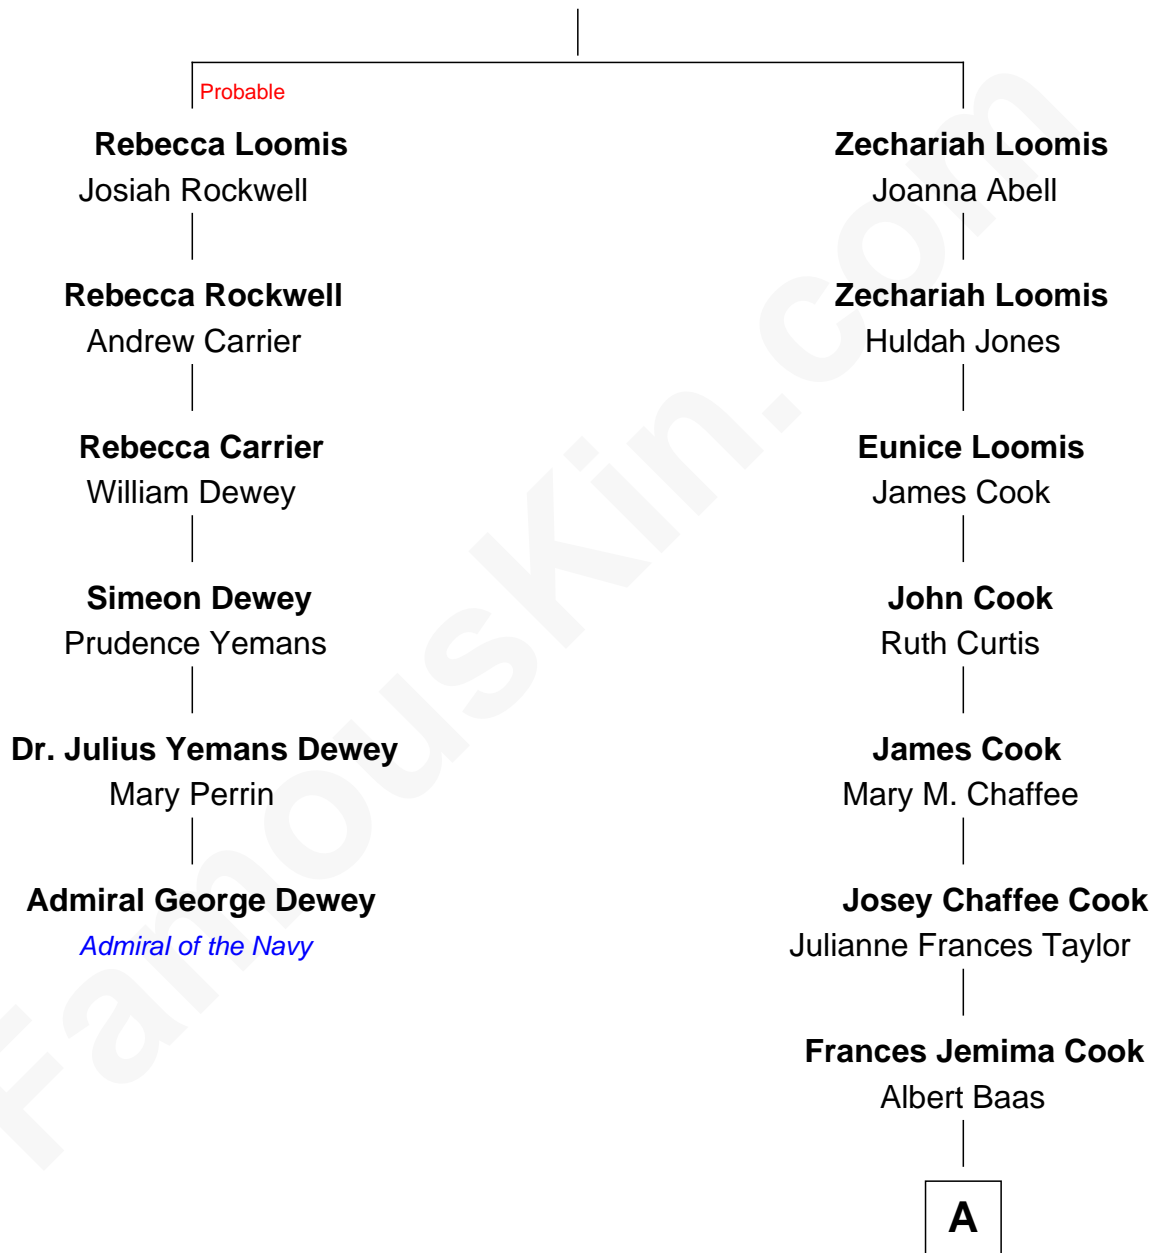

FamousKin.com
Relationship Chart of
Admiral George Dewey
Admiral of the Navy

5th cousin 4 times removed of
Amber Stevens West
TV and Movie Actress

John Loomis

A

—
LaVerne M. Baas

Keith Karl Ingstad

—
Terry Keith Ingstad

Beverly Jean Cunningham

—
Amber Stevens West

TV and Movie Actress

FamousKin.com