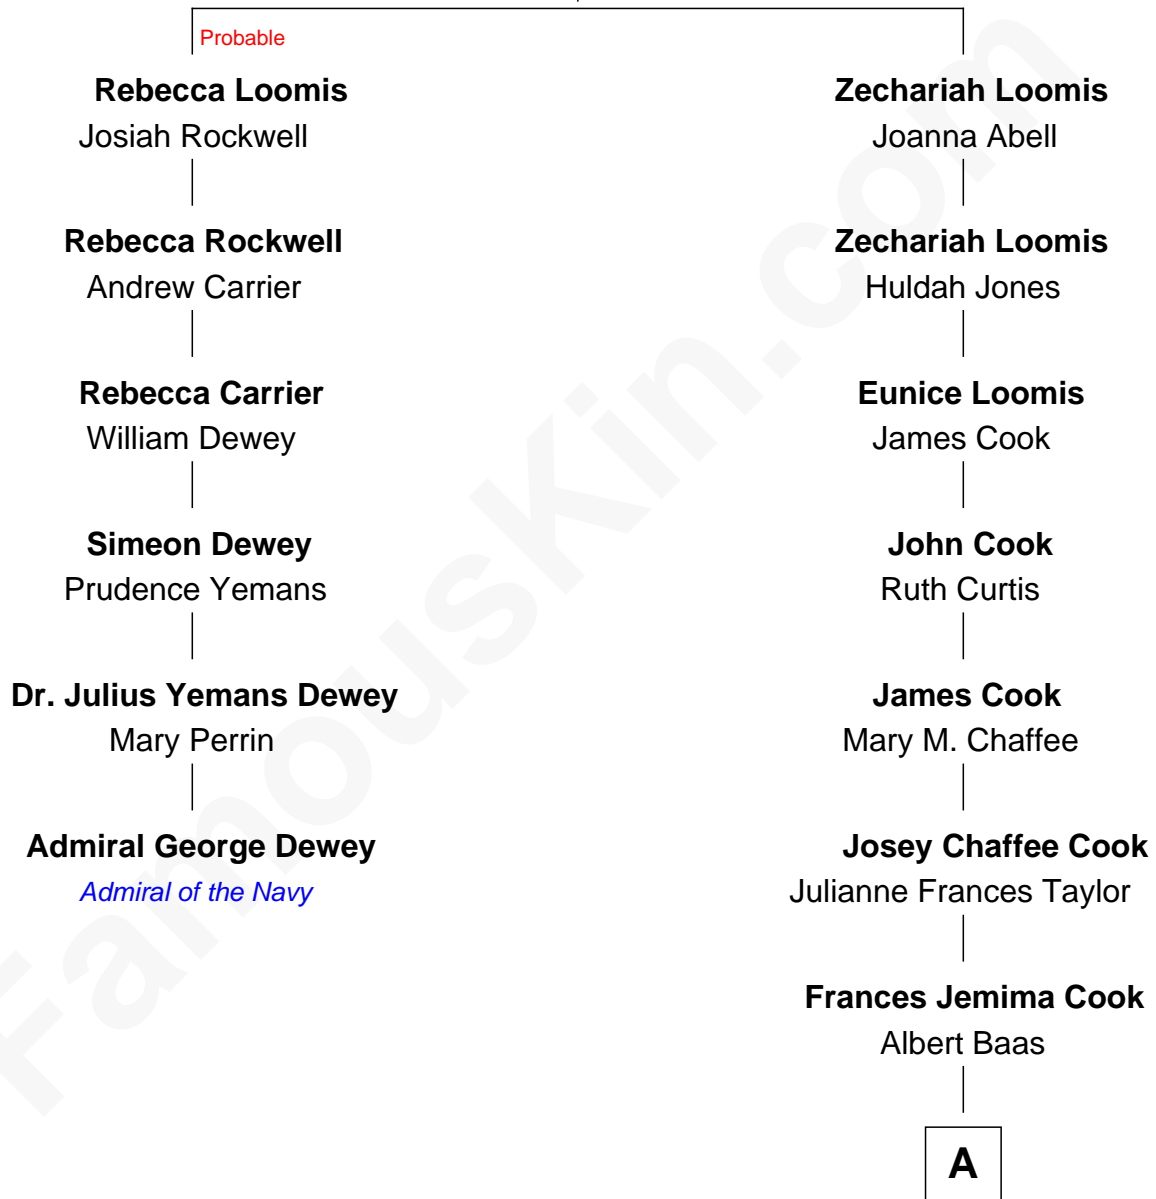

**FamousKin.com**  
**Relationship Chart of**  
**Admiral George Dewey**  
*Admiral of the Navy*

5th cousin 3 times removed of  
**Shadoe Stevens**  
*Radio Disc Jockey*

**John Loomis**

-----

A

LaVerne M. Baas  
Keith Karl Ingstad

Shadoe Stevens  
*Radio Disc Jockey*

FamousKin.com