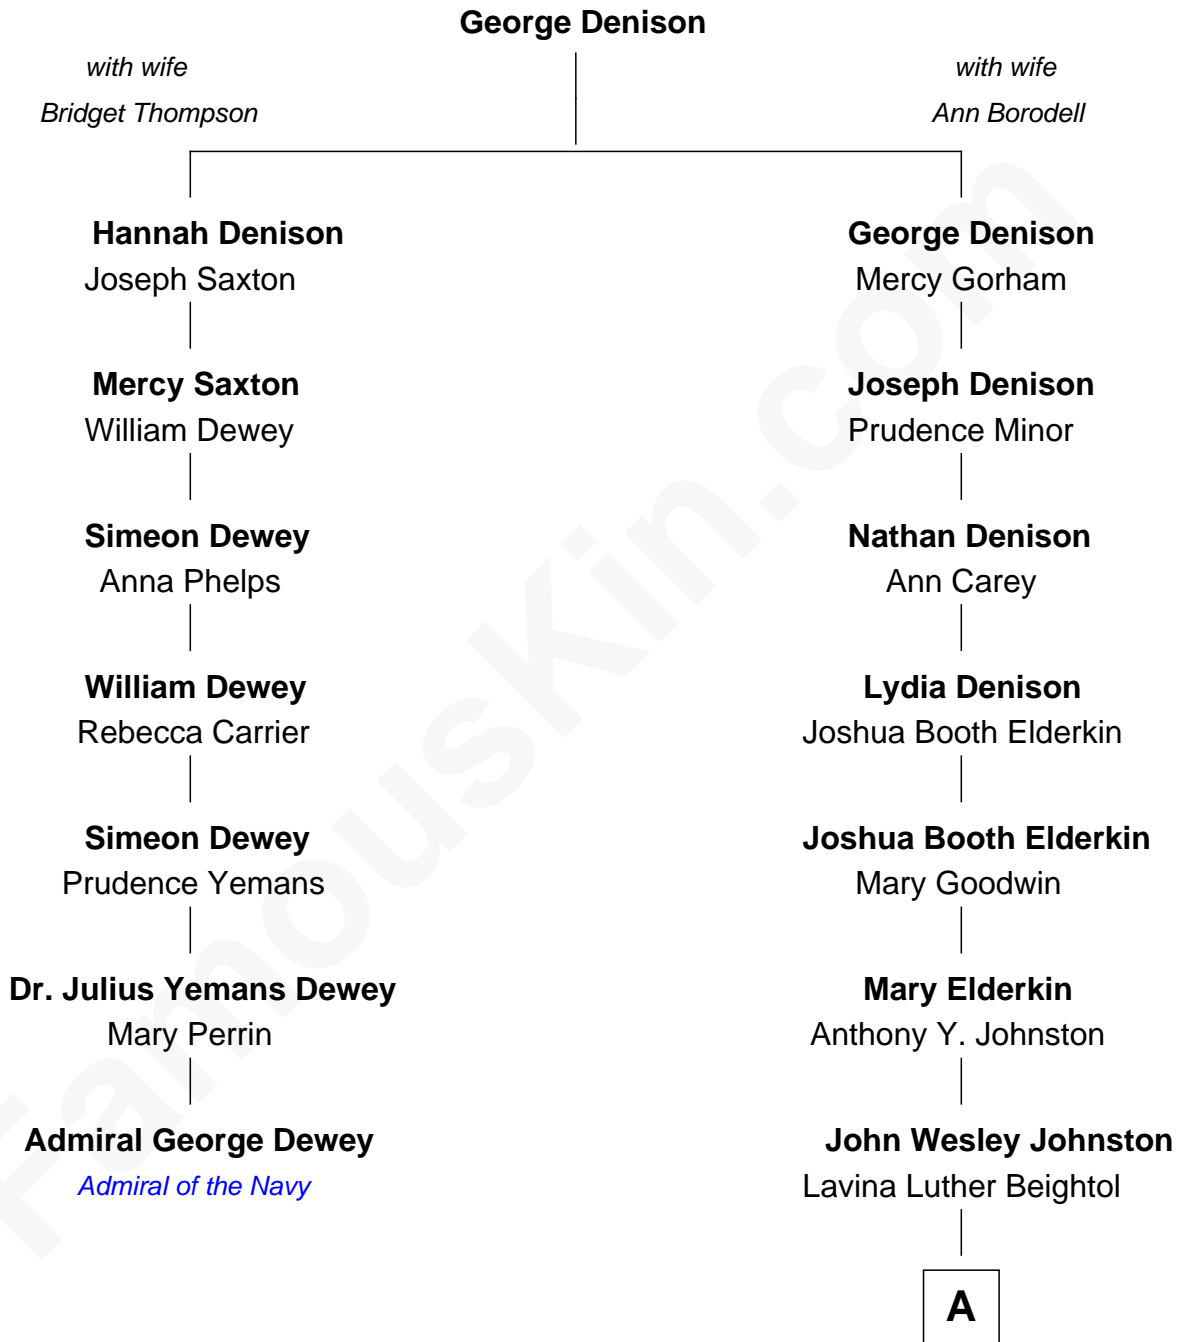

FamousKin.com
Relationship Chart of
Admiral George Dewey
Admiral of the Navy

6th cousin 4 times removed of
Dr. Peggy Whitson
NASA and Axiom Space Astronaut

A

Charles Wesley Johnston

Mabel Anna Garland

Wanda Pauline Johnston

Christien O. Walters

Beth Avalee Walters

Earl Keith Whitson

Dr. Peggy Whitson

NASA and Axiom Space Astronaut