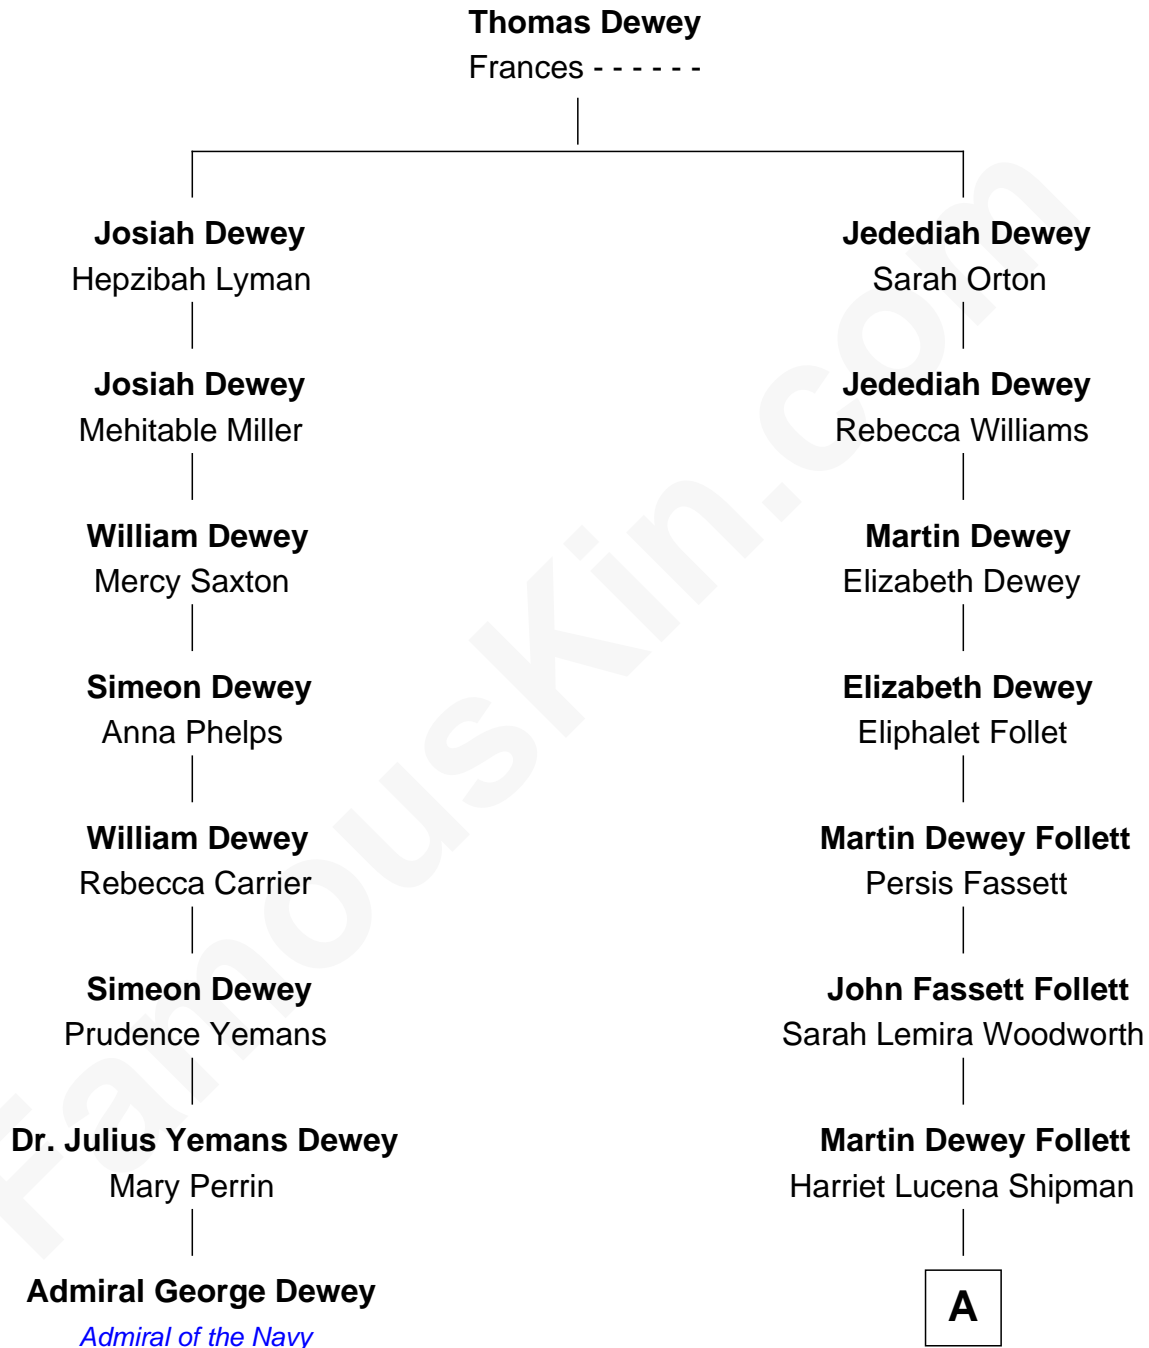

FamousKin.com
Relationship Chart of
Admiral George Dewey
Admiral of the Navy

7th cousin 2 times removed of
Dewey F. Bartlett
19th Governor of Oklahoma

A

—
Alfred Dewey Follett

Lula Hopkins

—
Jessie Hopkins Follett

David Albert Bartlett

—
Dewey F. Bartlett

19th Governor of Oklahoma

FamousKin.com