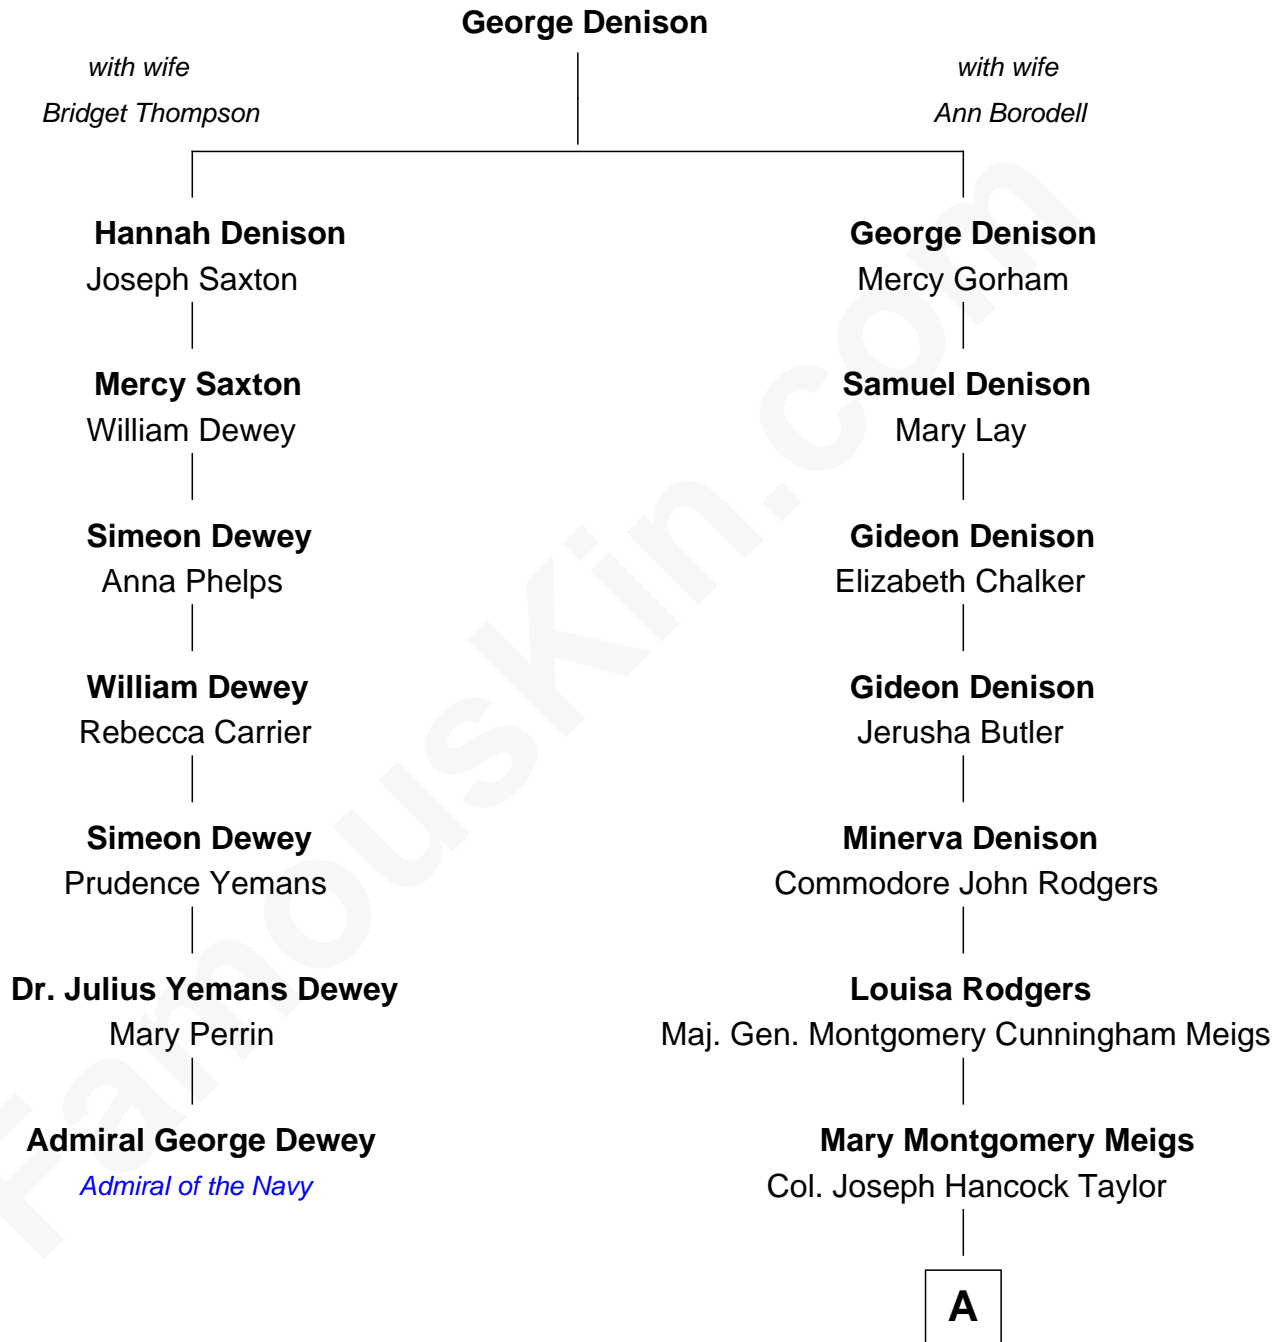

FamousKin.com
Relationship Chart of
Admiral George Dewey
Admiral of the Navy

6th cousin 4 times removed of
Parker Stevenson
TV and Movie Actor

A

—
Evelyn Taylor

Eli Kirk Price

—
Philip Price

Sarah Meade Harrison

—
Sarah Meade Price

Richard Stevenson Parker

—
Parker Stevenson

TV and Movie Actor