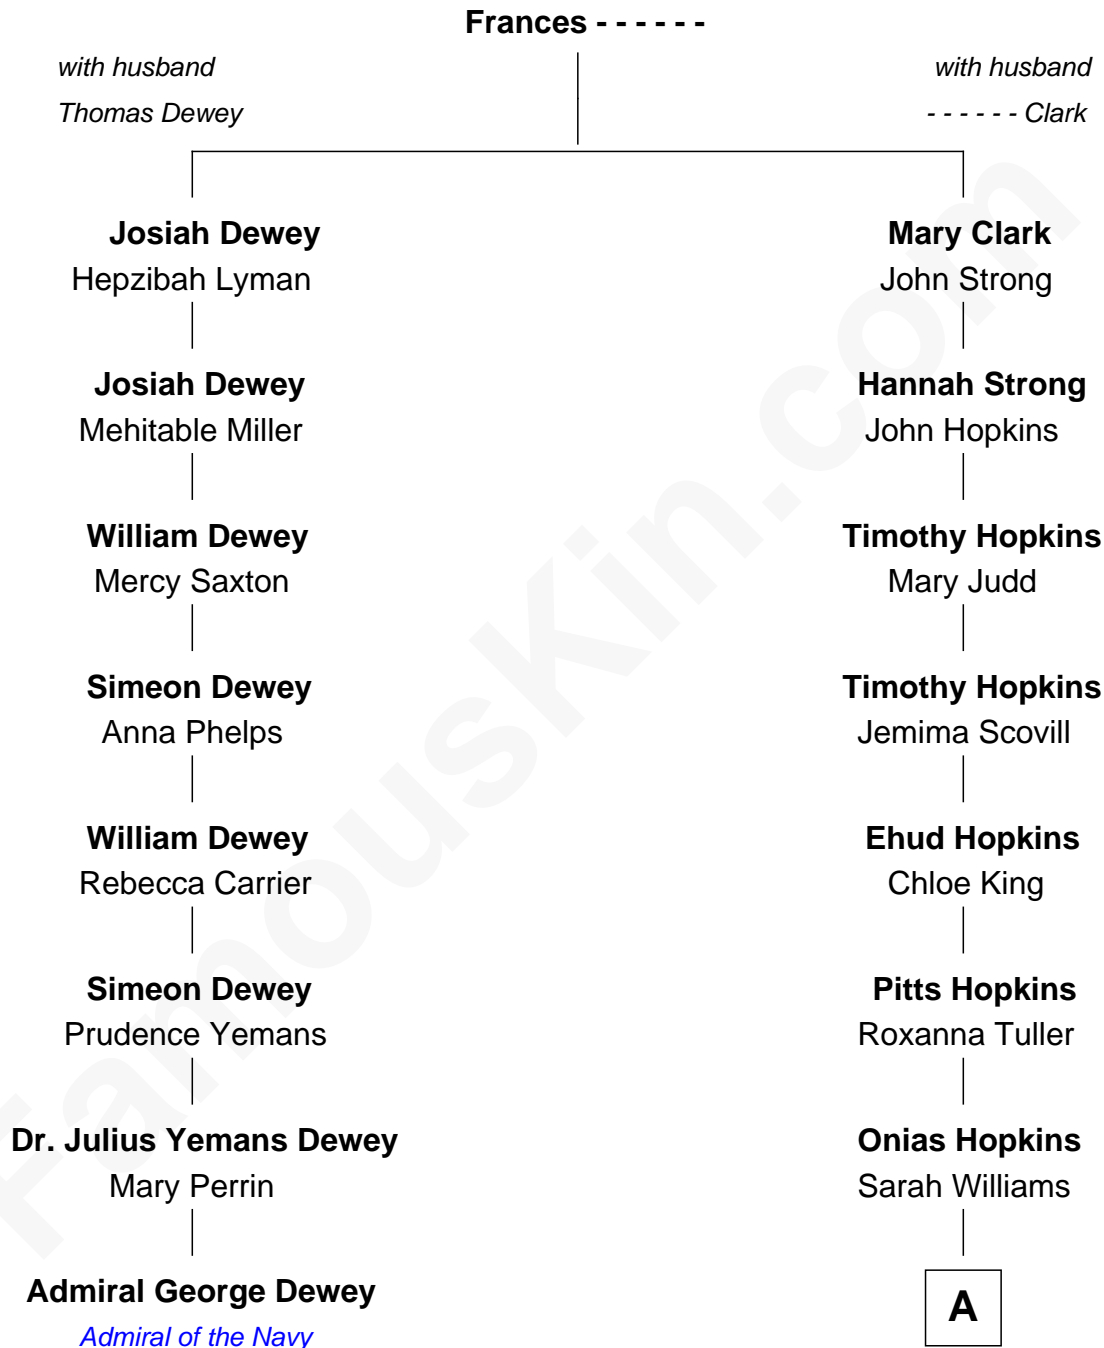

**FamousKin.com**  
**Relationship Chart of**  
**Admiral George Dewey**  
*Admiral of the Navy*

**7th cousin 6 times removed of**  
**Taylor Lautner**  
*TV and Movie Actor*

**A**

**Amos Hopkins**

Elizabeth Whitman

**Violetta M. Hopkins**

Arthur Himebaugh

**Emily Jane Himebaugh**

Cleon B. Soules

**Helen Elizabeth Soules**

Andrew J. Bos

**David Andrew Bos**

Patricia Anne Nichols

**Deborah C. Bos**

Daniel Joseph Lautner

**Taylor Lautner**

*TV and Movie Actor*