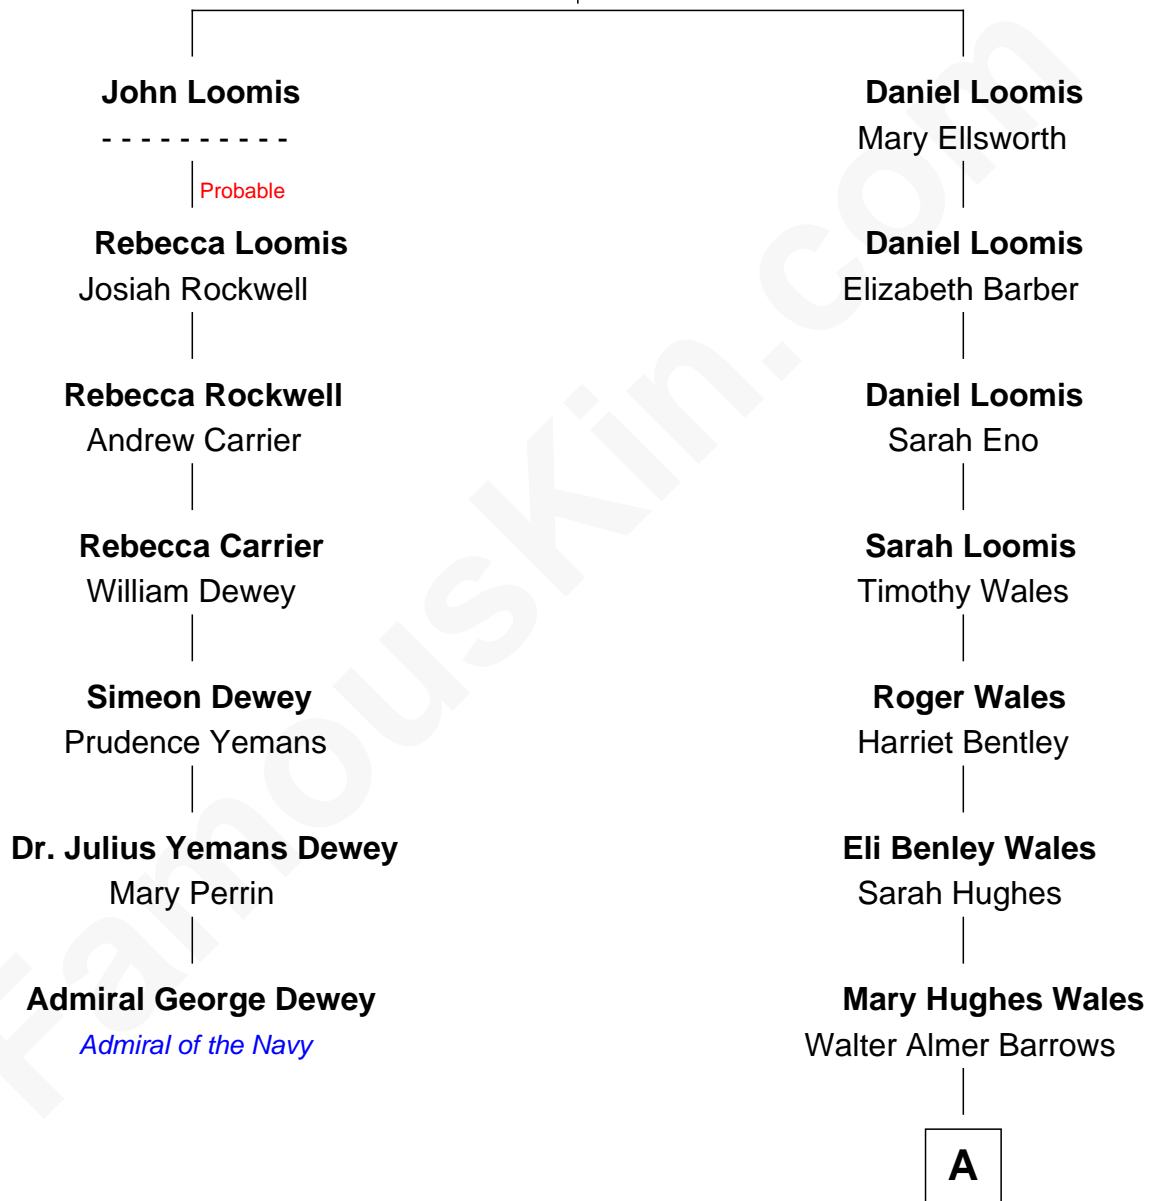

FamousKin.com Relationship Chart of

Admiral George Dewey

Admiral of the Navy

6th cousin 4 times removed of

Sydney Biddle Barrows

Mayflower Madam

John Loomis
Elizabeth Scott

A

Walter Almer Barrows

Sarah Olive Byers

Donald Byers Barrows

Sydney Biddle

Donald Byers Barrows

Jeannette Ballantine

Sydney Biddle Barrows

Mayflower Madam