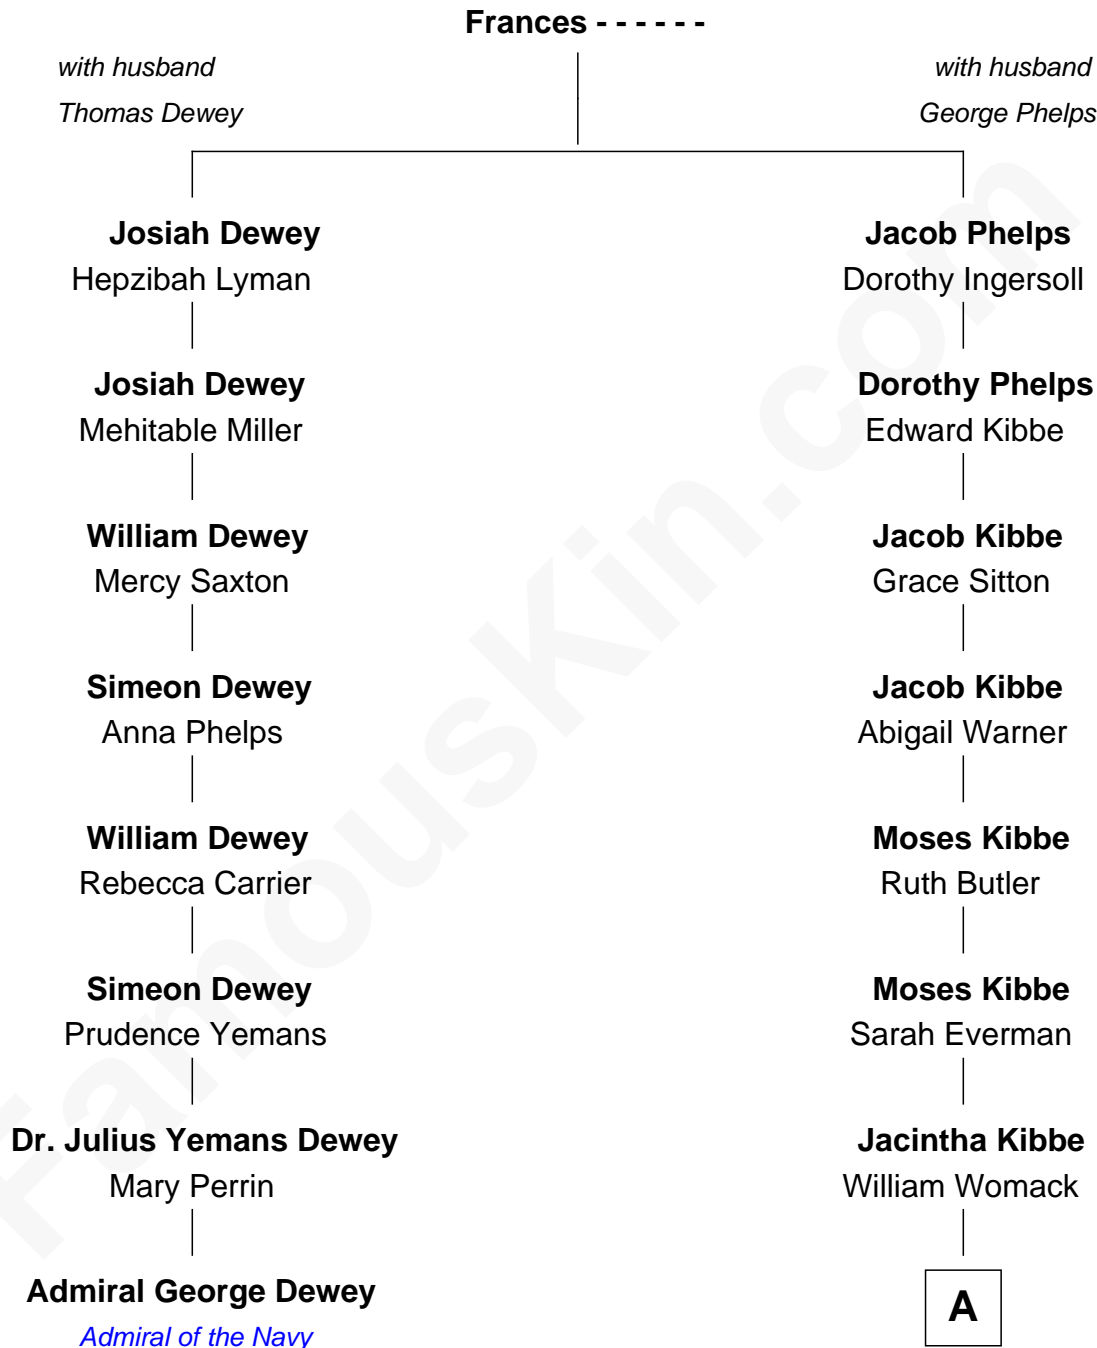

## Relationship Chart of

### Admiral George Dewey

*Admiral of the Navy*

7th cousin 2 times removed of

### Roy Rogers

*Cowboy movie actor and singer*

A

**Archer Womack**  
Patricia Adeline Hatchett

**Mattie M. Womack**  
Andrew E. Slye

**Roy Rogers**  
*Cowboy movie actor and singer*

FamousKin.com