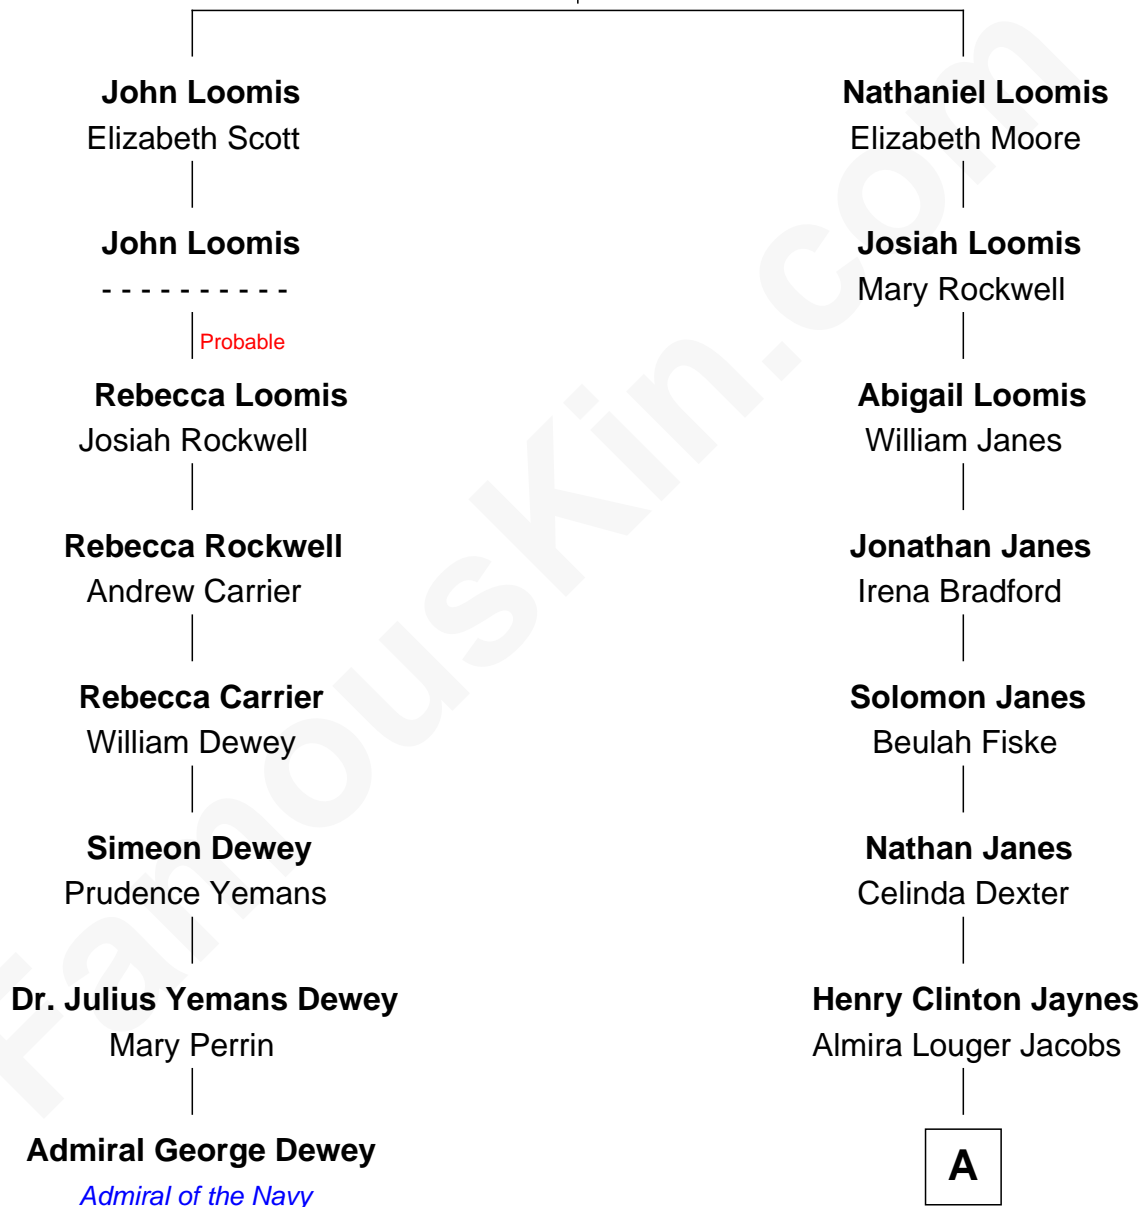

FamousKin.com
Relationship Chart of
Admiral George Dewey
Admiral of the Navy

7th cousin 2 times removed of
Henry Fonda
Movie Actor

Joseph Loomis
 Mary White

A

Henry Silas Jaynes

Elma L. Lanphear

Herberta Elma Jaynes

William Brace Fonda

Henry Fonda

Movie Actor

FamousKin.com