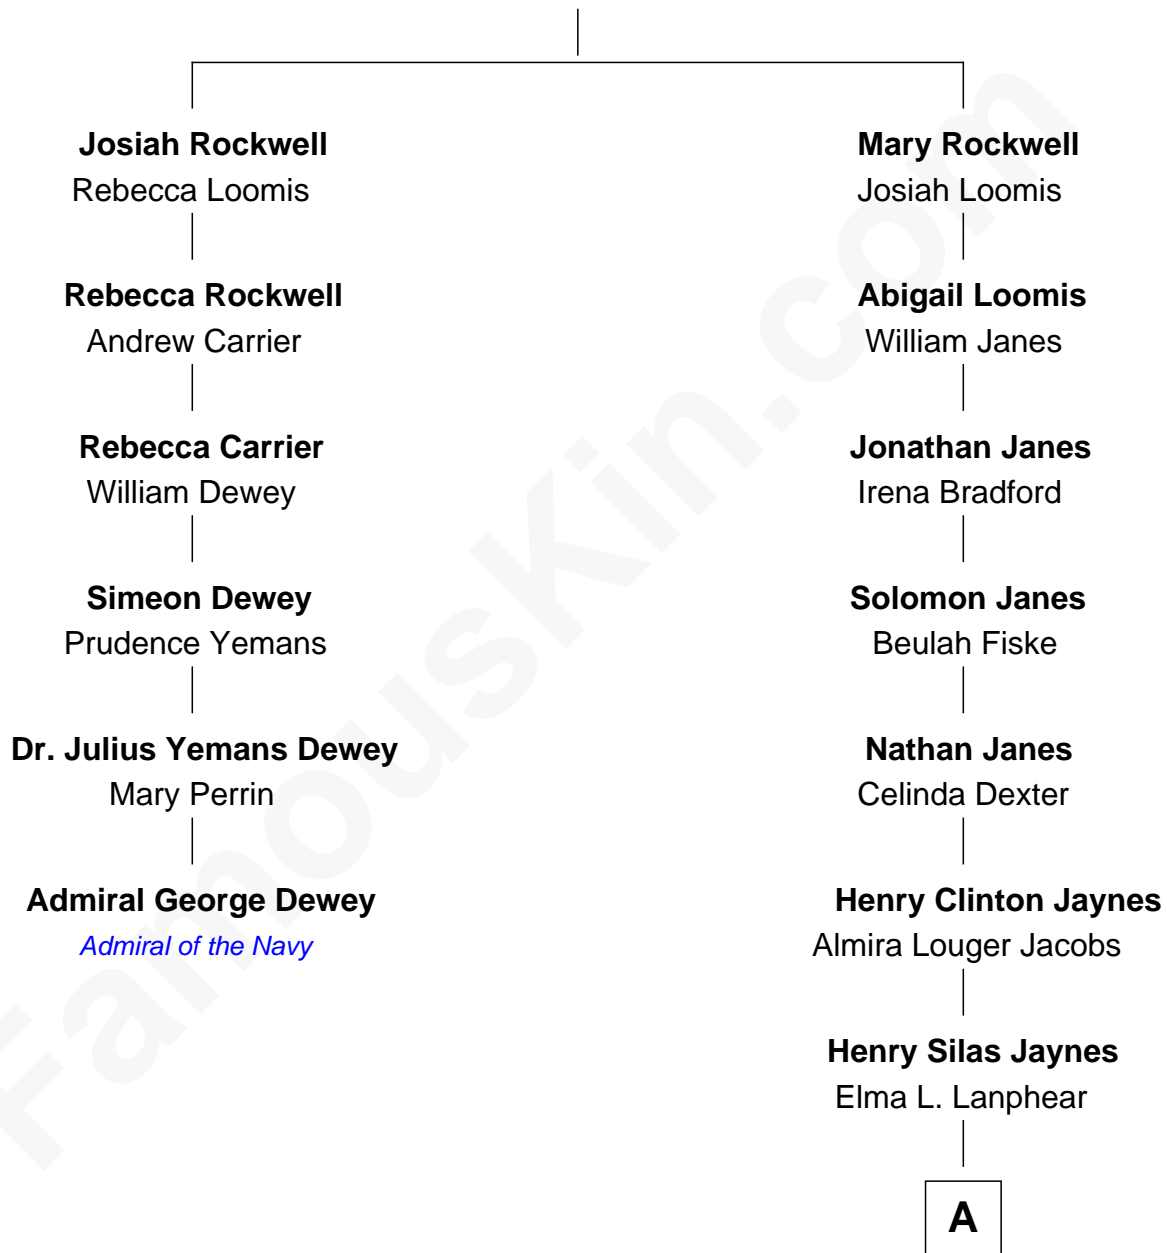

FamousKin.com
Relationship Chart of
Admiral George Dewey
Admiral of the Navy

5th cousin 4 times removed of

Jane Fonda
Movie Actress

Samuel Rockwell

Mary Norton

A

Herberta Elma Jaynes

William Brace Fonda

Henry Jaynes Fonda

Frances Ford Seymour

Jane Fonda

Movie Actress

FamousKin.com