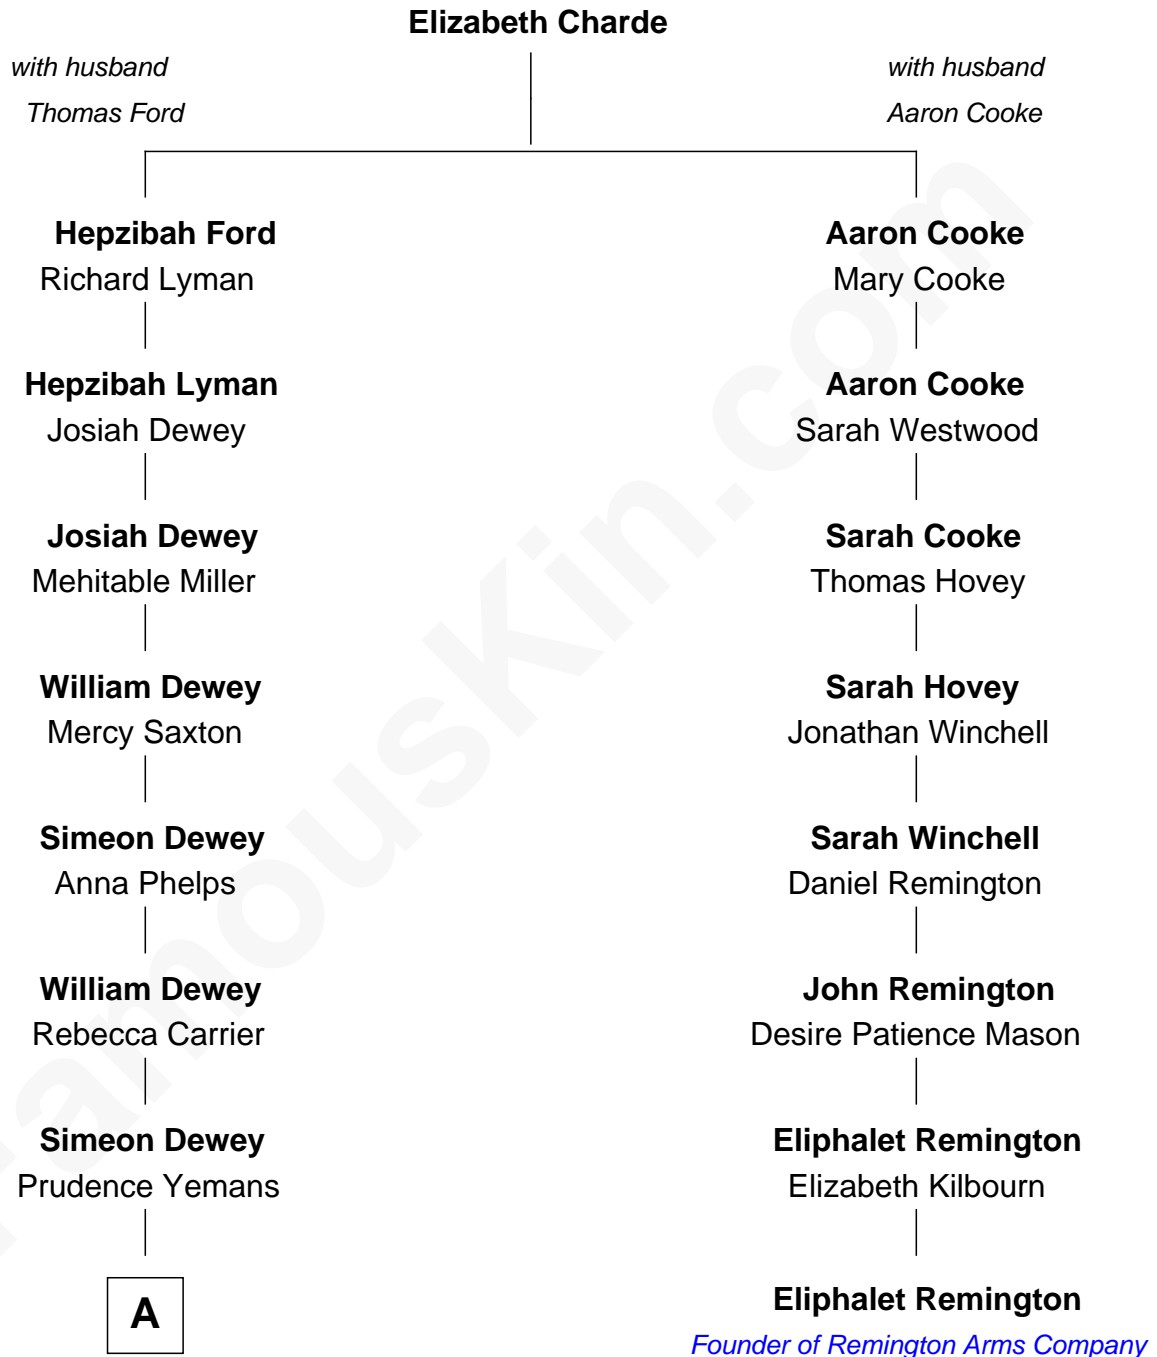

FamousKin.com
Relationship Chart of
Admiral George Dewey
Admiral of the Navy

7th cousin 1 time removed of
Eliphalet Remington
Founder of Remington Arms Company

A

Dr. Julius Yemans Dewey

Mary Perrin

Admiral George Dewey

Admiral of the Navy

FamousKin.com