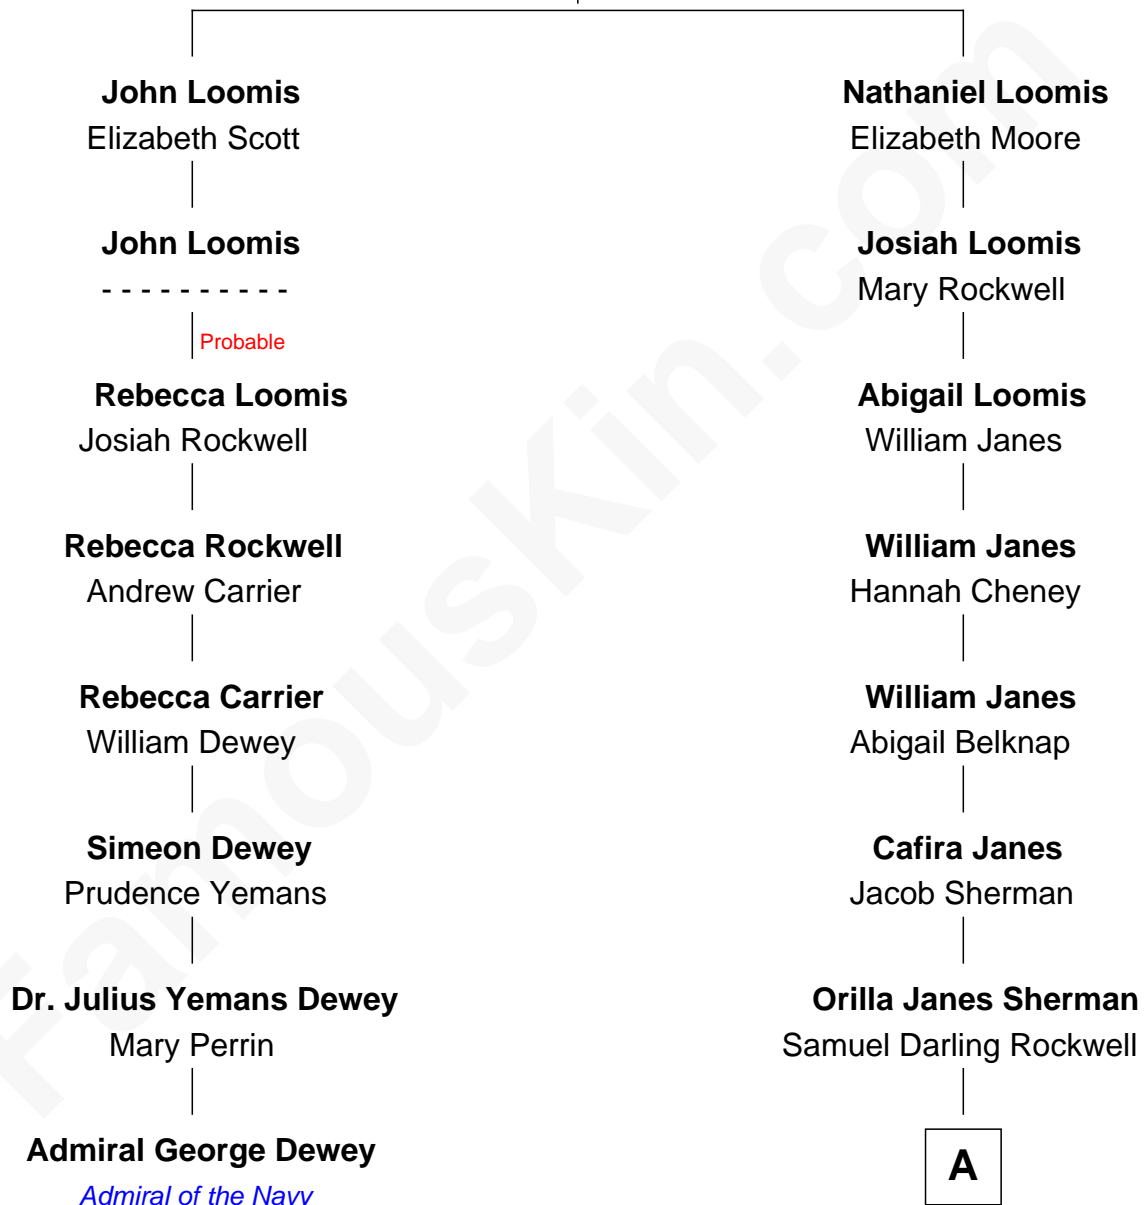

FamousKin.com
Relationship Chart of
Admiral George Dewey
Admiral of the Navy

7th cousin 2 times removed of
Norman Rockwell
American Artist

Joseph Loomis
 Mary White

A

John William Rockwell

Phebe Boyce Waring

Jarvis Waring Rockwell

Anne Mary Hill

Norman Rockwell

American Artist

FamousKin.com