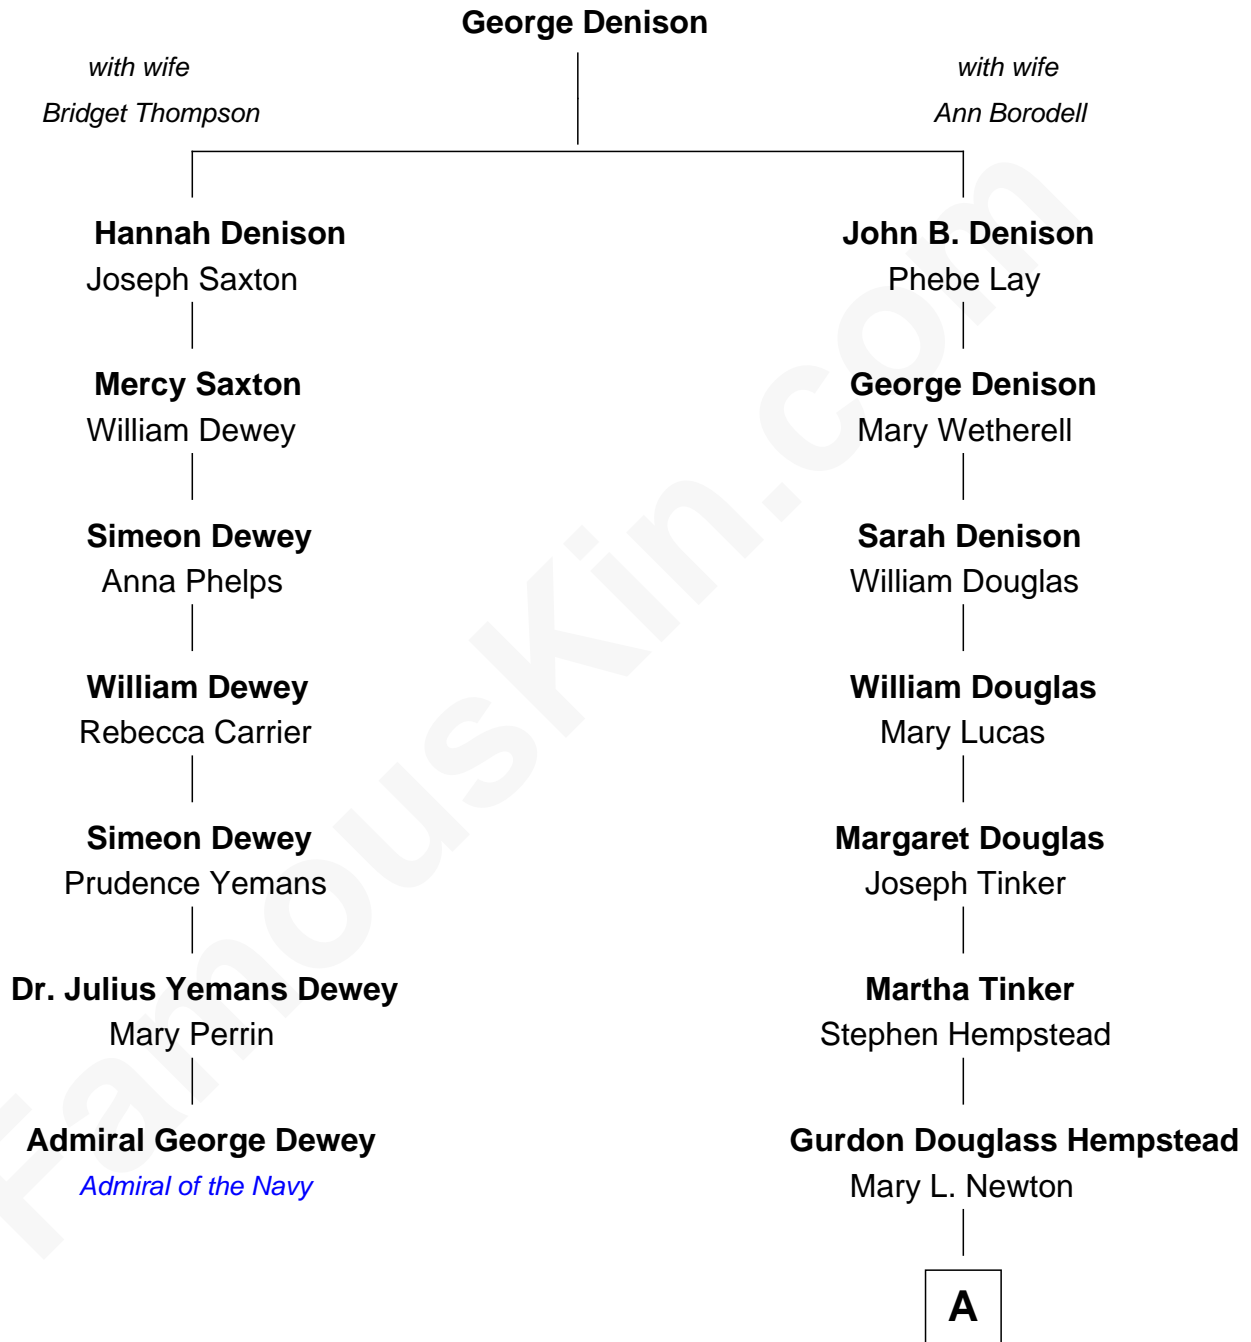

**FamousKin.com**  
**Relationship Chart of**  
**Admiral George Dewey**  
*Admiral of the Navy*

**6th cousin 5 times removed of**  
**Richard Gere**  
*Movie Actor*

**A**

**Julia Anne Hempstead**

Elisha Thomas Tiffany

**Nelson Leroy Tiffany**

Evaline Harriet Williams

**William Stanton Tiffany**

Anna Rebecca Stevens

**Doris Anna Tiffany**

Homer George Gere

**Richard Gere**

*Movie Actor*