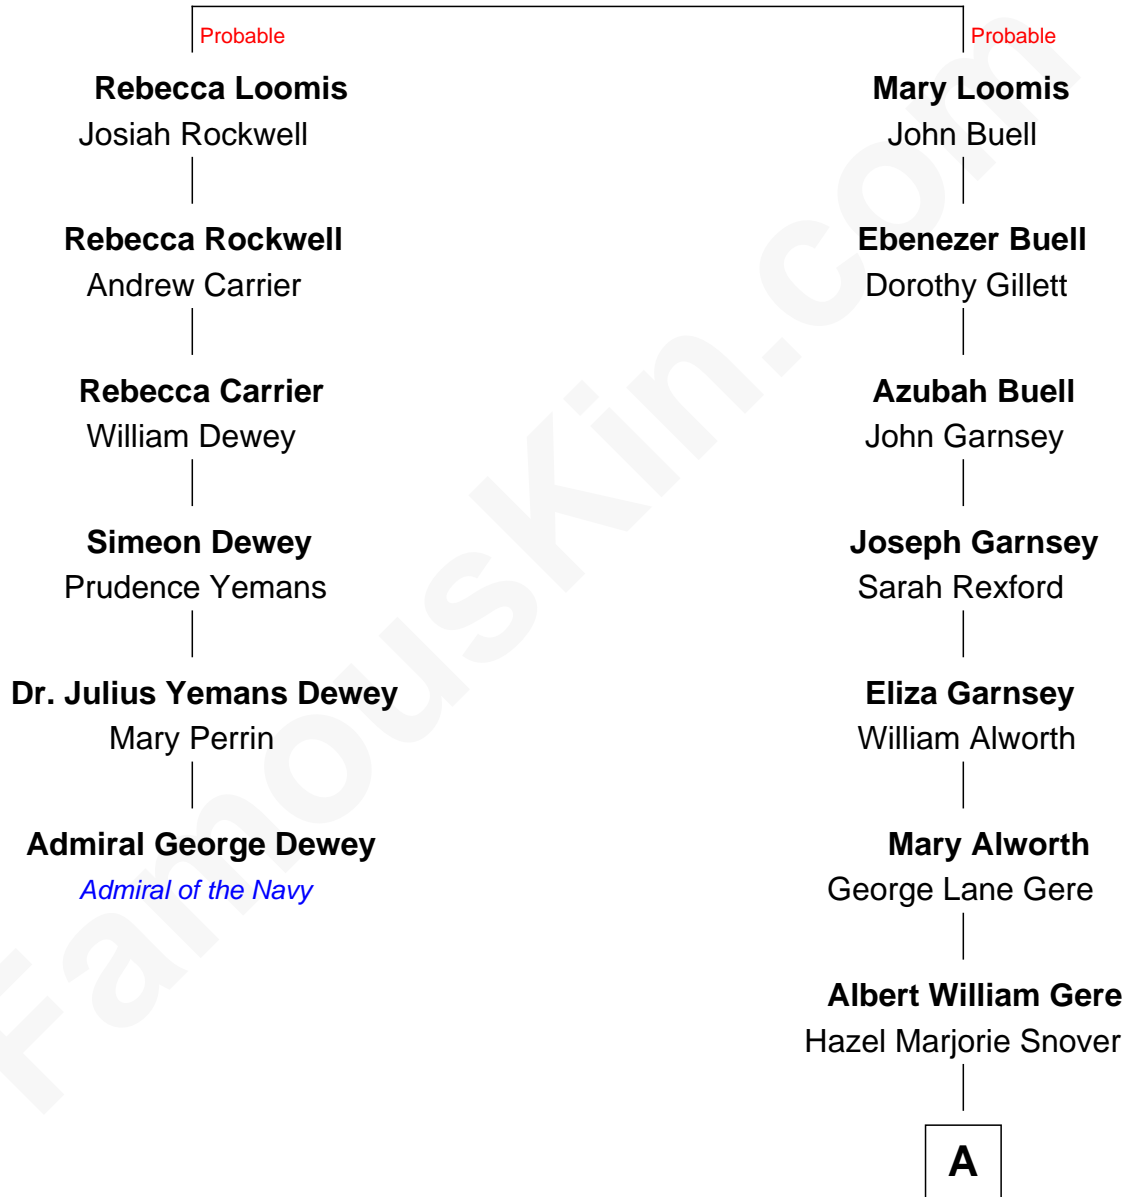

**FamousKin.com**  
**Relationship Chart of**  
**Admiral George Dewey**  
*Admiral of the Navy*

**5th cousin 3 times removed of**  
**Richard Gere**  
*Movie Actor*

**John Loomis**

-----

A

Homer George Gere

Doris Anna Tiffany

Richard Gere

*Movie Actor*

FamousKin.com