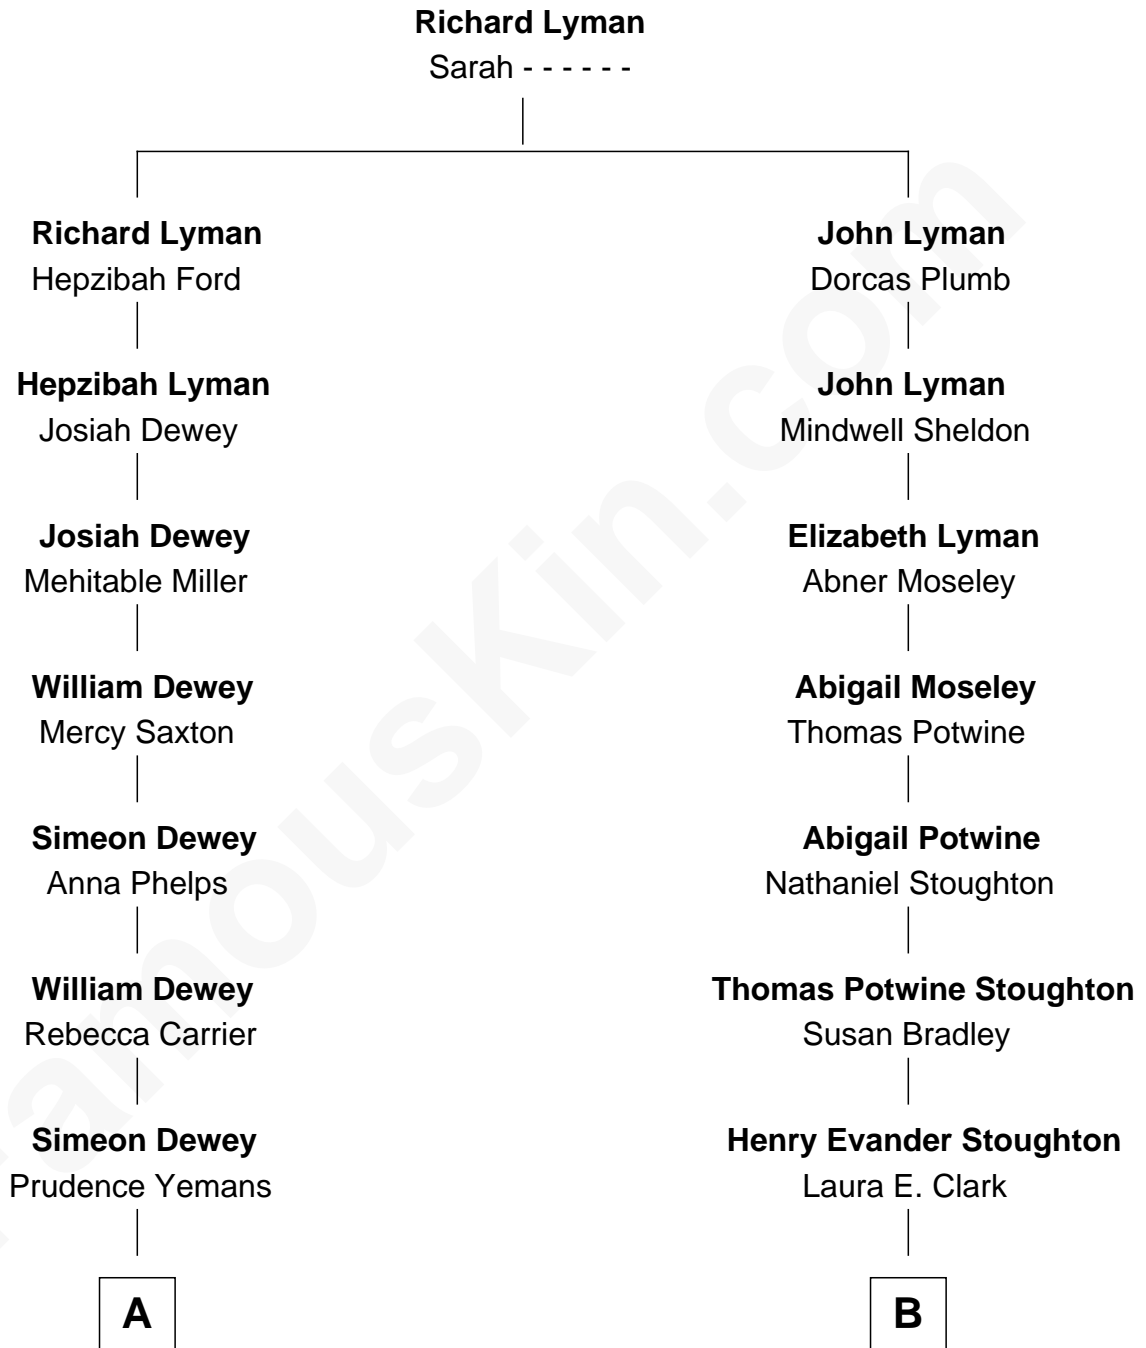

**FamousKin.com**  
**Relationship Chart of**  
**Admiral George Dewey**  
*Admiral of the Navy*

8th cousin 1 time removed of

**Dr. Benjamin Spock**  
*American Pediatrician and Author on Child Care*

**A**

**Dr. Julius Yemans Dewey**

Mary Perrin

**Admiral George Dewey**

*Admiral of the Navy*

**B**

**Charles Bradley Stoughton**

Ada Ripley Hooper

**Mildred Louise Stoughton**