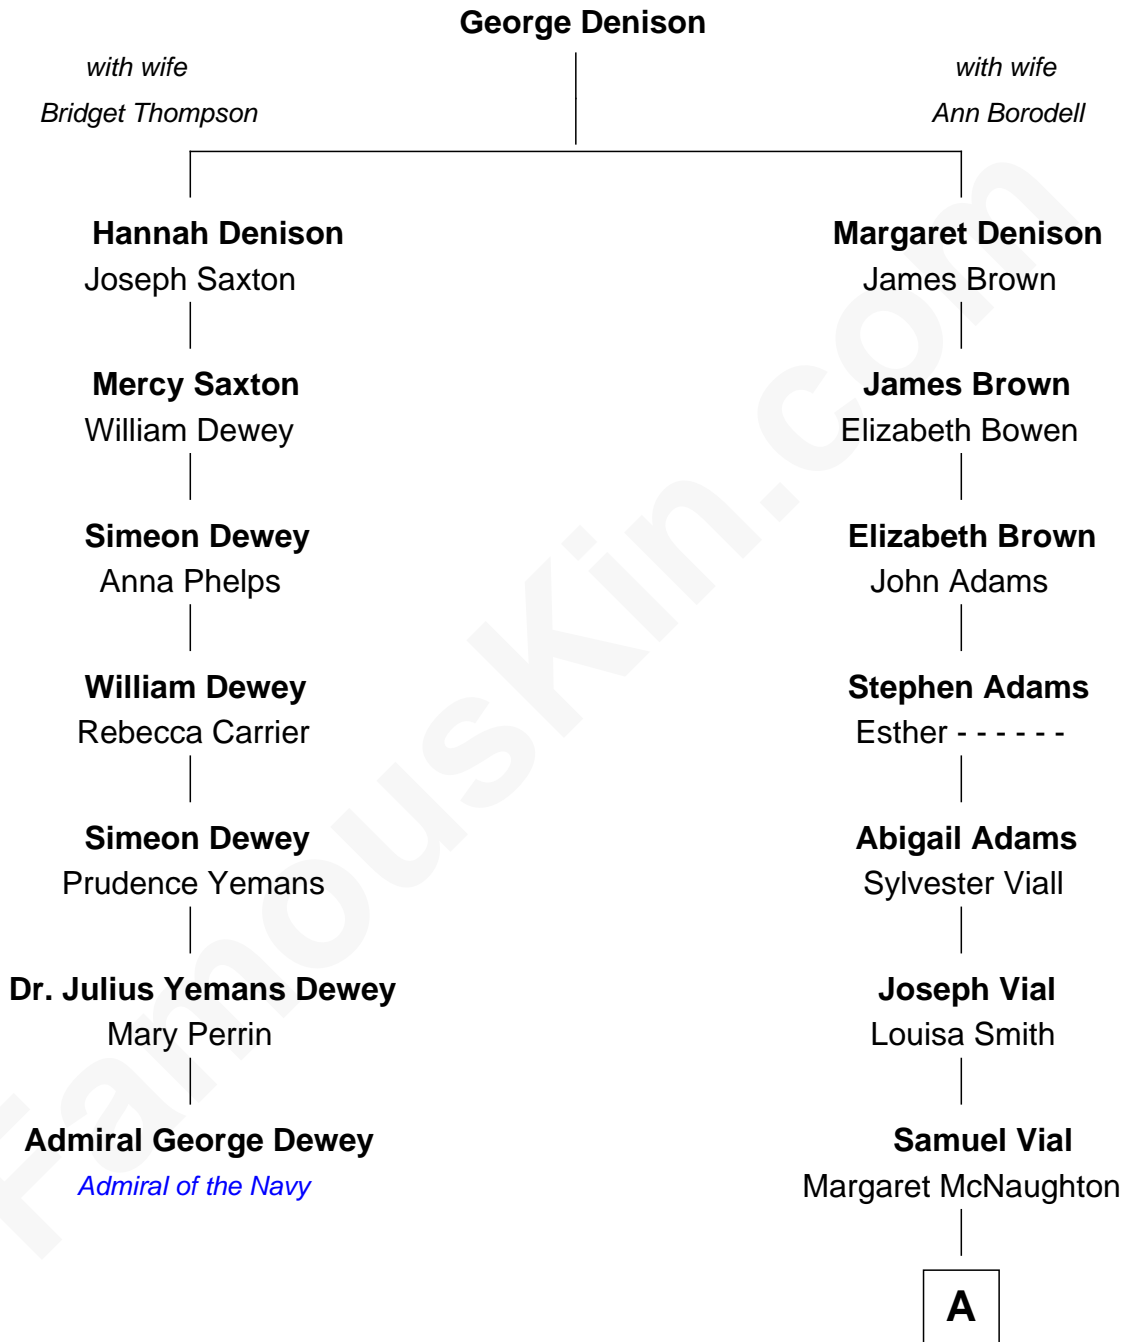

FamousKin.com

Relationship Chart of

Admiral George Dewey

Admiral of the Navy

6th cousin 5 times removed of

Kate Upton

Sports Illustrated Swimsuit Cover Model

A

George McNaughton Vial

Emma Frost Goodrich

Charles Henry Vial

Margaret Hastings Tyler

Elizabeth Brooks Vial

Stephen Edward Upton

Jefferson Matthew Upton

Shelley Fawn Davis