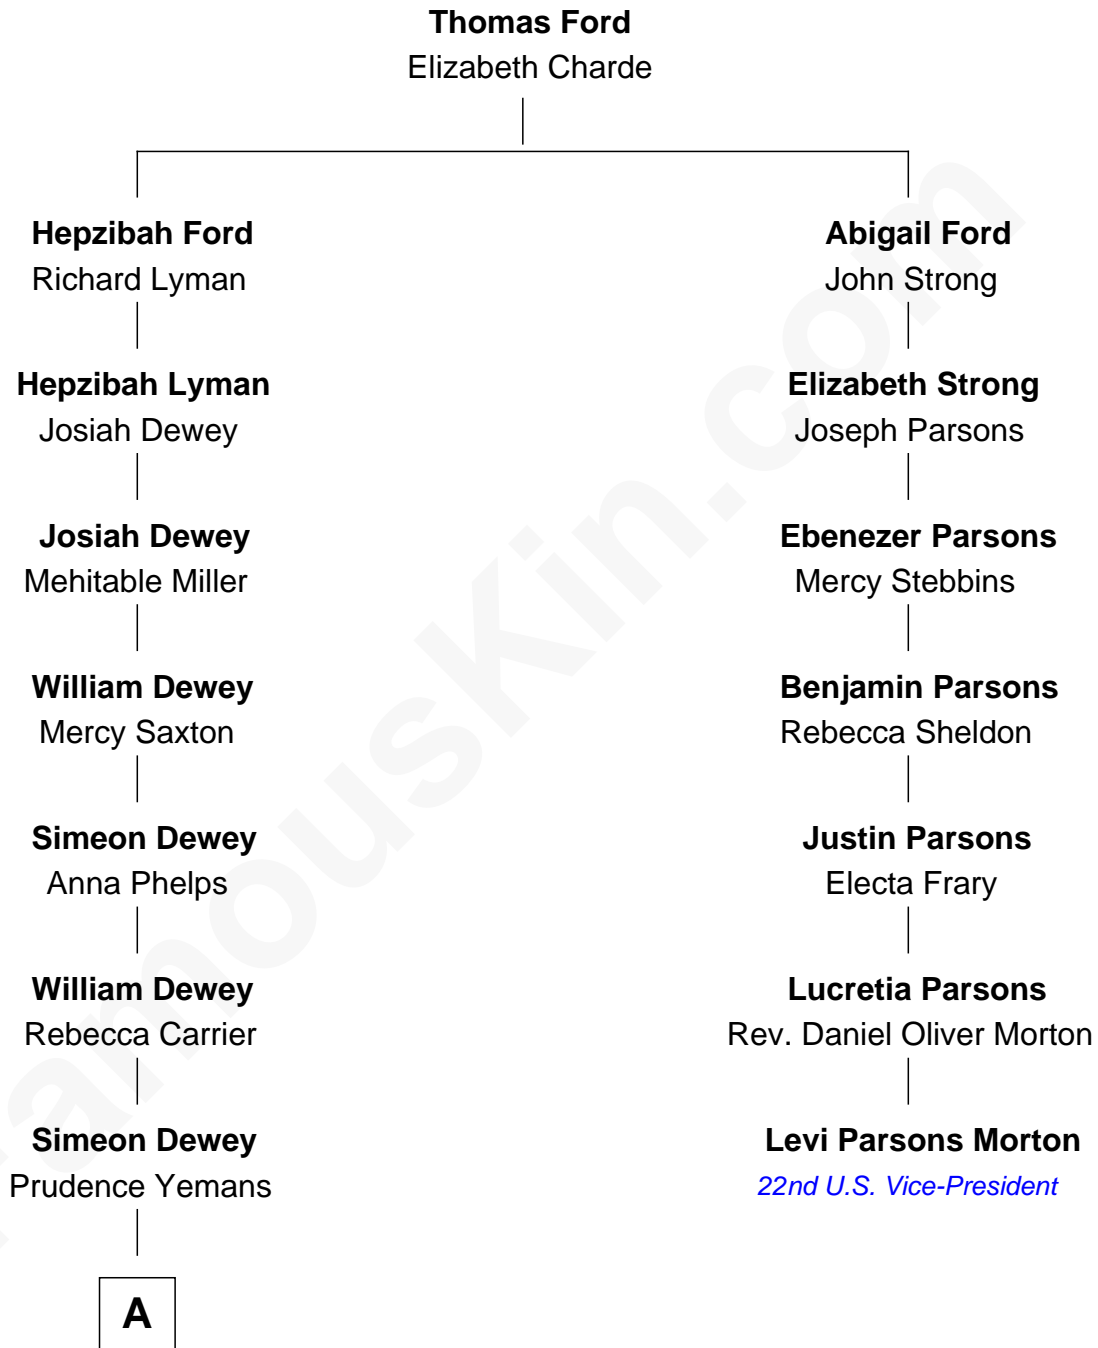

FamousKin.com
Relationship Chart of
Admiral George Dewey
Admiral of the Navy

6th cousin 2 times removed of
Levi Parsons Morton
22nd U.S. Vice-President

A

Dr. Julius Yemans Dewey

Mary Perrin

Admiral George Dewey

Admiral of the Navy

FamousKin.com