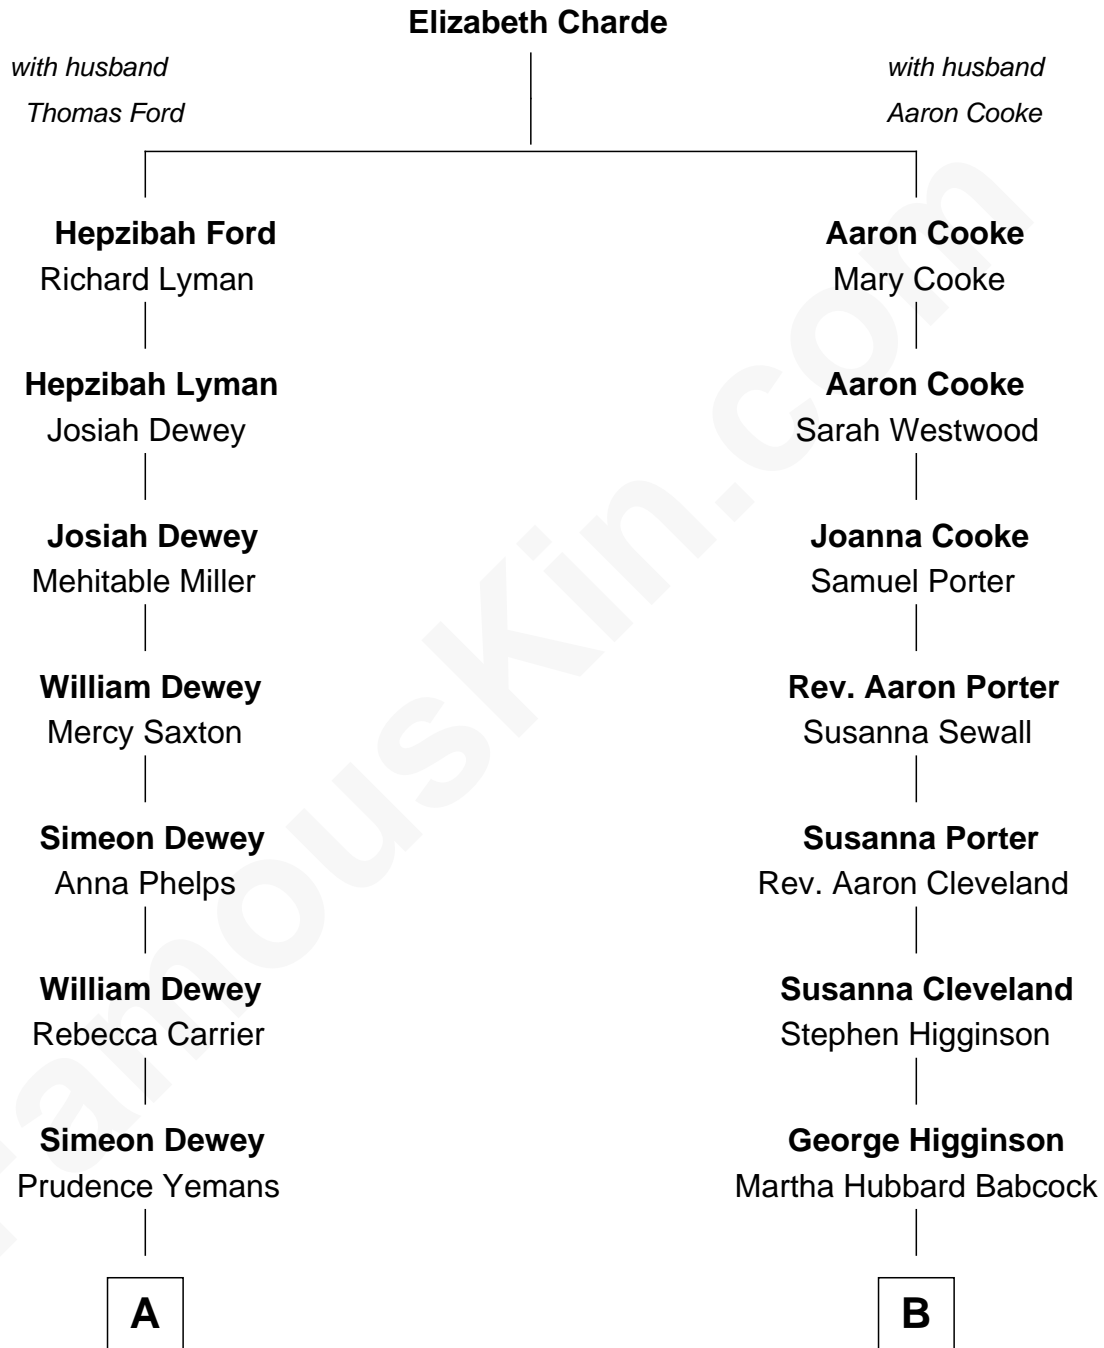

FamousKin.com Relationship Chart of

Admiral George Dewey

Admiral of the Navy

8th cousin of

Henry Lee Higginson

Founder of the Boston Symphony Orchestra

A

Dr. Julius Yemans Dewey

Mary Perrin

Admiral George Dewey

Admiral of the Navy

B

George Higginson

Mary Cabot Lee

Henry Lee Higginson

Founder, Boston Symphony Orchestra