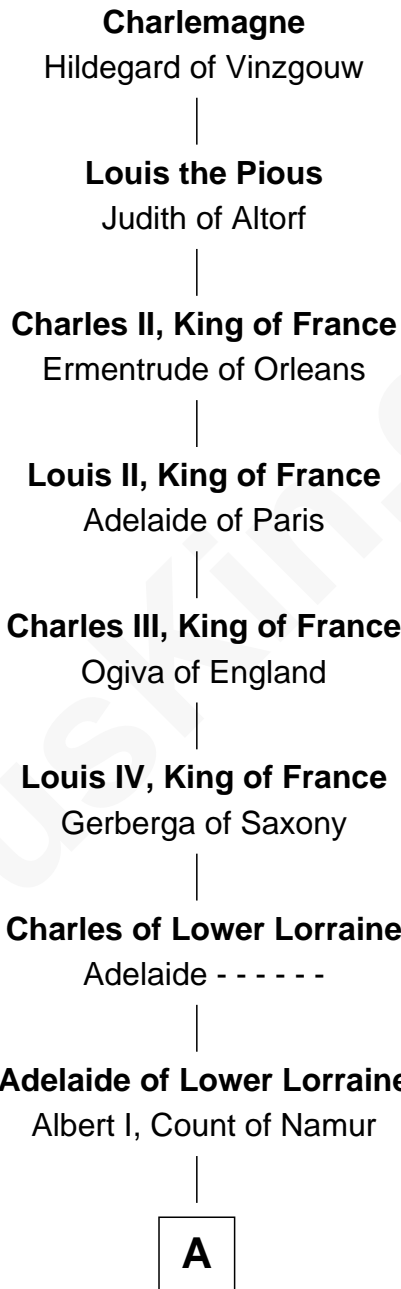

FamousKin.com Relationship Chart of

Admiral George Dewey

Admiral of the Navy

35th Great-grandson of

Charlemagne

King of the Franks

A

Albert II, Count of Namur
Regelinde of Lower Lorraine

William de Camville
Iseuda - - - - -

Thomas de Camville
Agnes - - - - -

Felicia de Camville
Philip Durvassal

Thomas Durvassal
Margery - - - - -

B

B

Margery Durvassal

William de la Spine