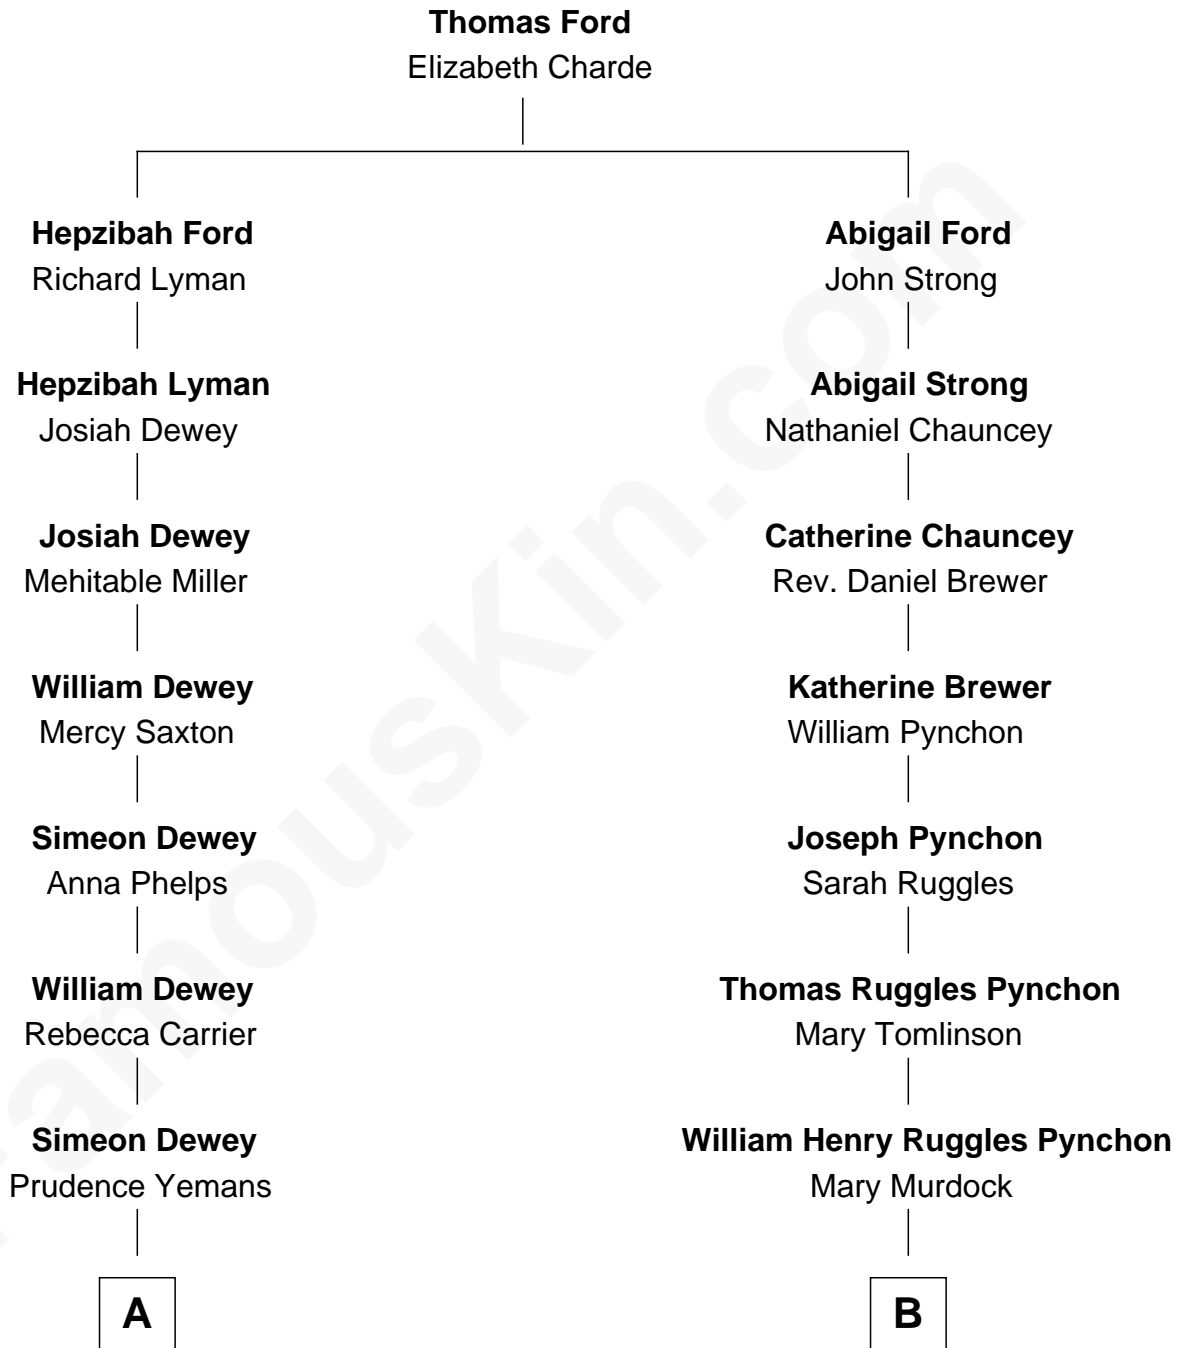

FamousKin.com
Relationship Chart of
Admiral George Dewey
Admiral of the Navy

8th cousin 2 times removed of
Thomas Pynchon
American Novelist

A

Dr. Julius Yemans Dewey

Mary Perrin

Admiral George Dewey

Admiral of the Navy

B

William Lyon Pynchon

Annie Payne Cogswell

William Henry Chichele Pynchon

Carrie Susan Moyses

Thomas Ruggles Pynchon

Catherine Frances Bennett

Thomas Pynchon