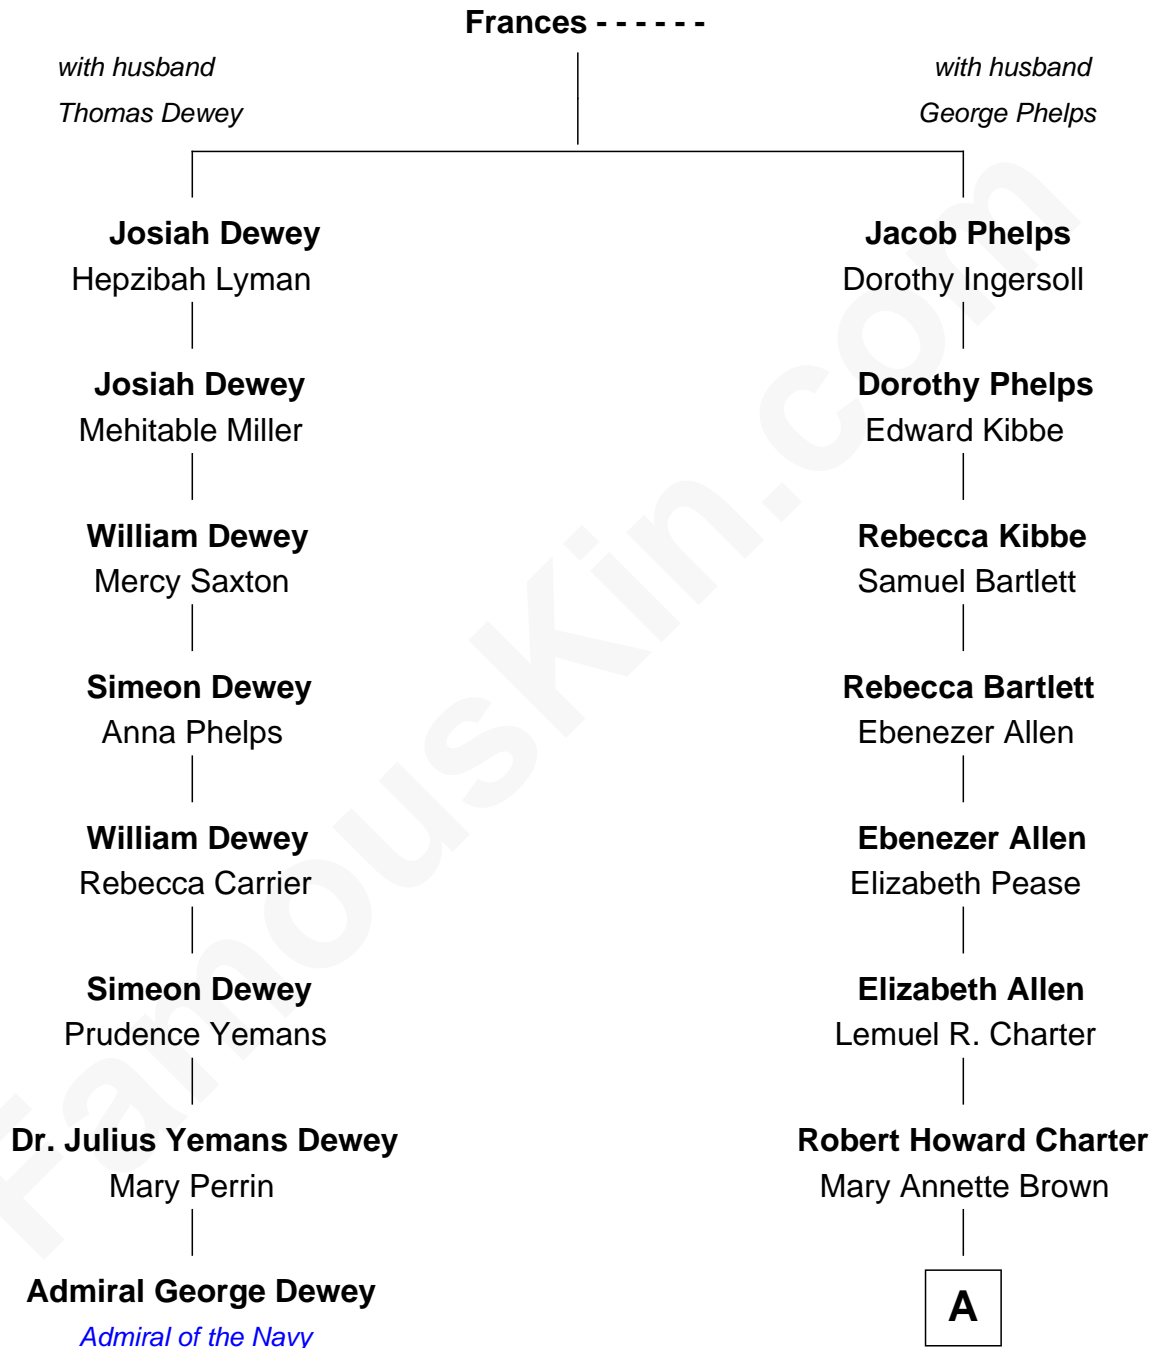

**FamousKin.com**  
**Relationship Chart of**  
**Admiral George Dewey**  
*Admiral of the Navy*

**7th cousin 3 times removed of**  
**Bill Paxton**  
*TV and Movie Actor*

**A**

—  
**Olive M. Charter**

Levi S. Gray

—  
**Wayne C. Gray**  
Leonie Marie Turk

—  
**Mary Lou Gray**  
John Lane Paxton

—  
**Bill Paxton**

*TV and Movie Actor*