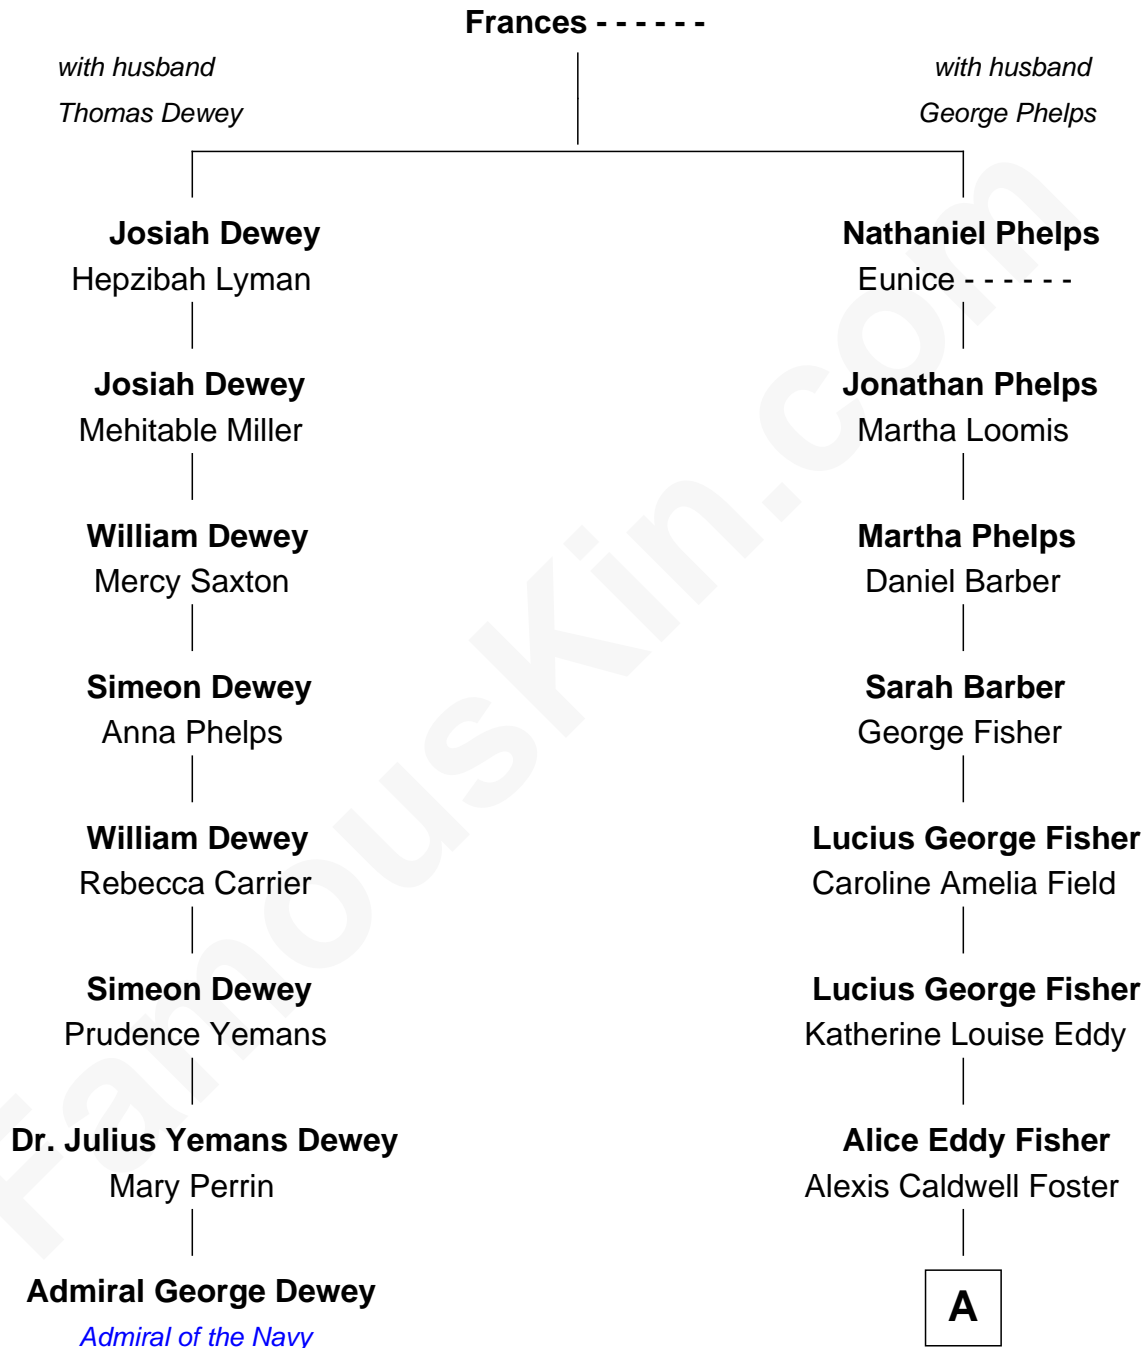

FamousKin.com
Relationship Chart of
Admiral George Dewey
Admiral of the Navy

7th cousin 2 times removed of
Jodie Foster
Movie Actress

A

—
Lucius Fisher Foster
Constance Marie Robertson

—
Lucius Fisher Foster
Evelyn Della Almond

—
Jodie Foster
Movie Actress

FamousKin.com