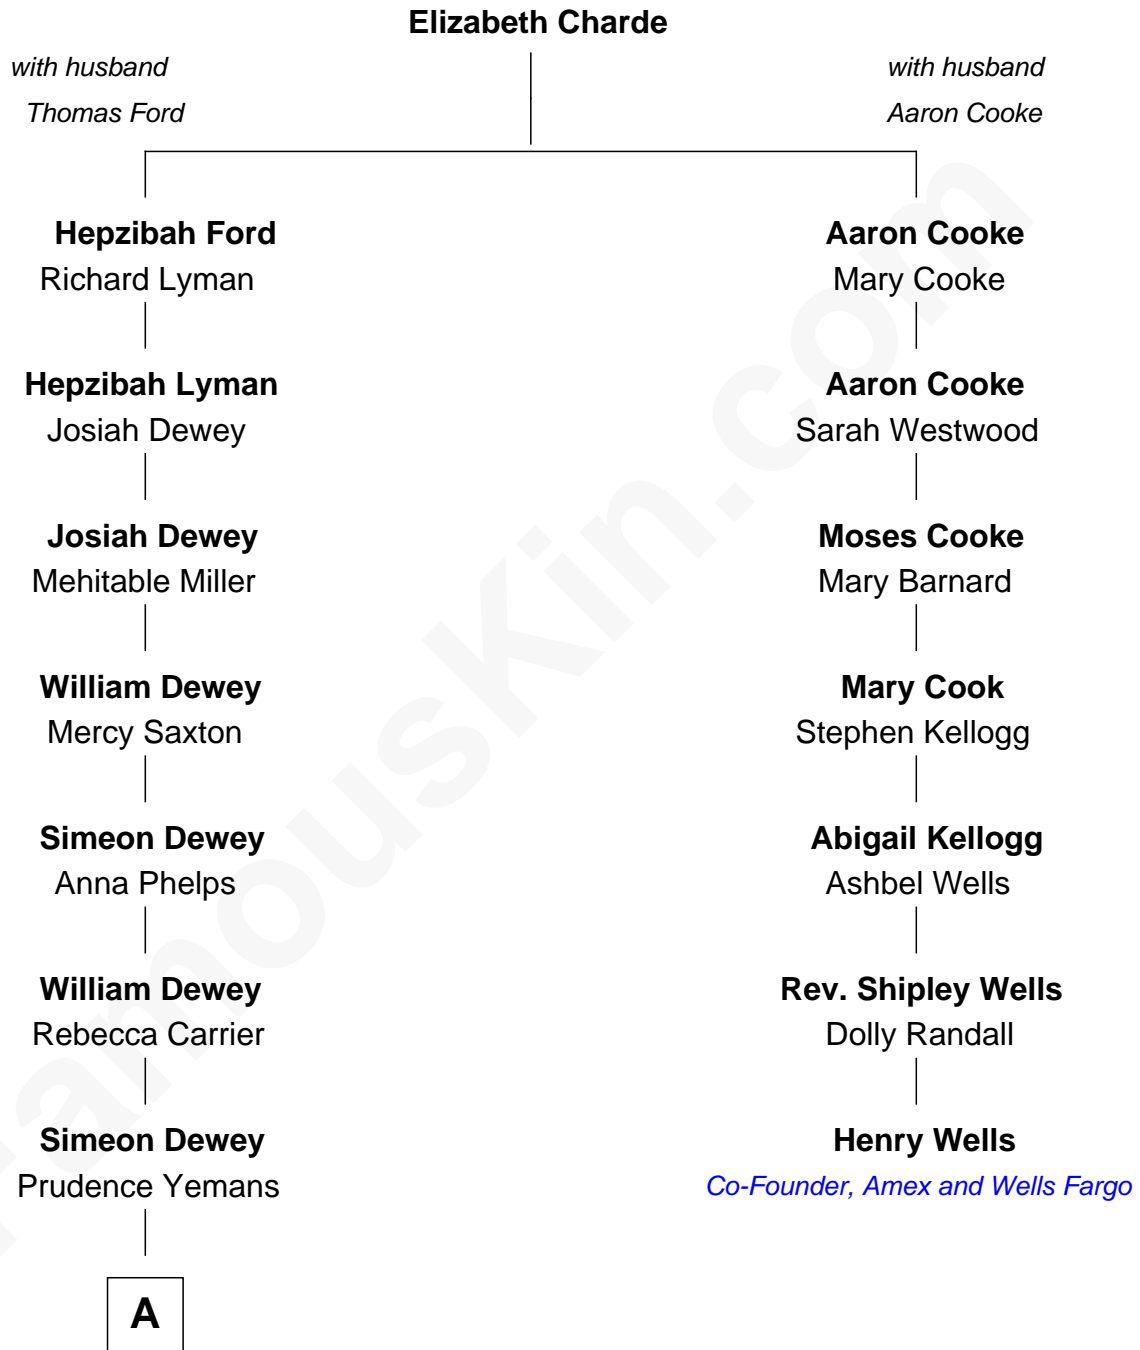

FamousKin.com
Relationship Chart of
Admiral George Dewey
Admiral of the Navy

6th cousin 2 times removed of

Henry Wells

Co-Founder of American Express and Wells Fargo and Co.

A

—
Dr. Julius Yemans Dewey

Mary Perrin

—
Admiral George Dewey

Admiral of the Navy

FamousKin.com