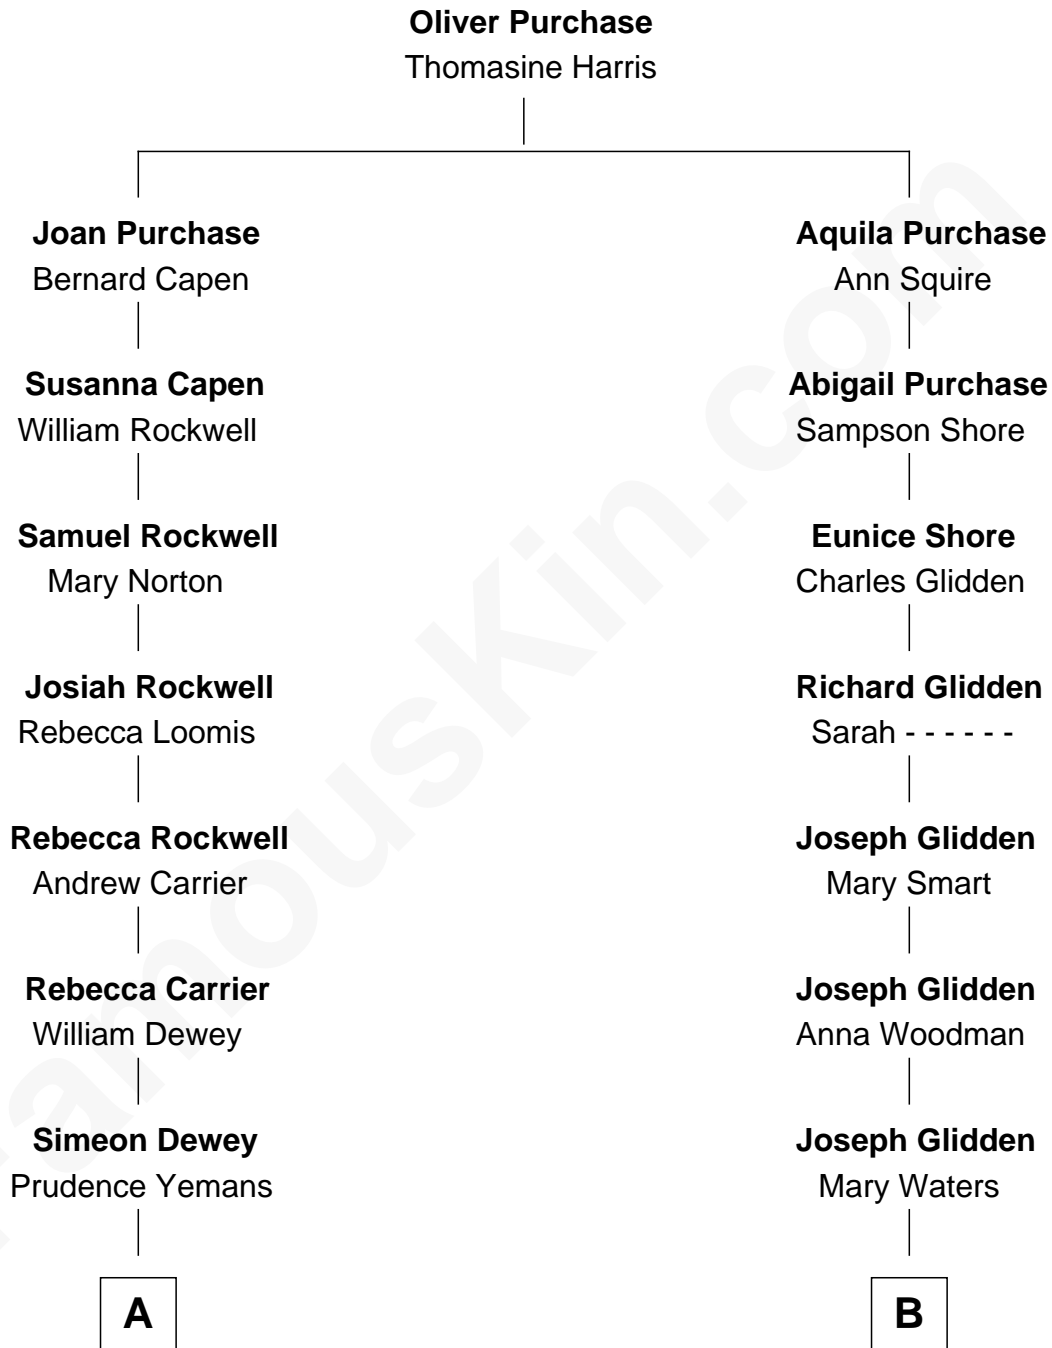

**FamousKin.com**  
**Relationship Chart of**  
**Admiral George Dewey**  
*Admiral of the Navy*

**8th cousin of**  
**Francis Harrington Glidden**  
*Co-Founder of Glidden Company*

**A**

**Dr. Julius Yemans Dewey**

Mary Perrin

**Admiral George Dewey**

*Admiral of the Navy*

**B**

**Joseph H. Glidden**

Emily Harrington

**Francis Harrington Glidden**

*Co-Founder of Glidden Company*