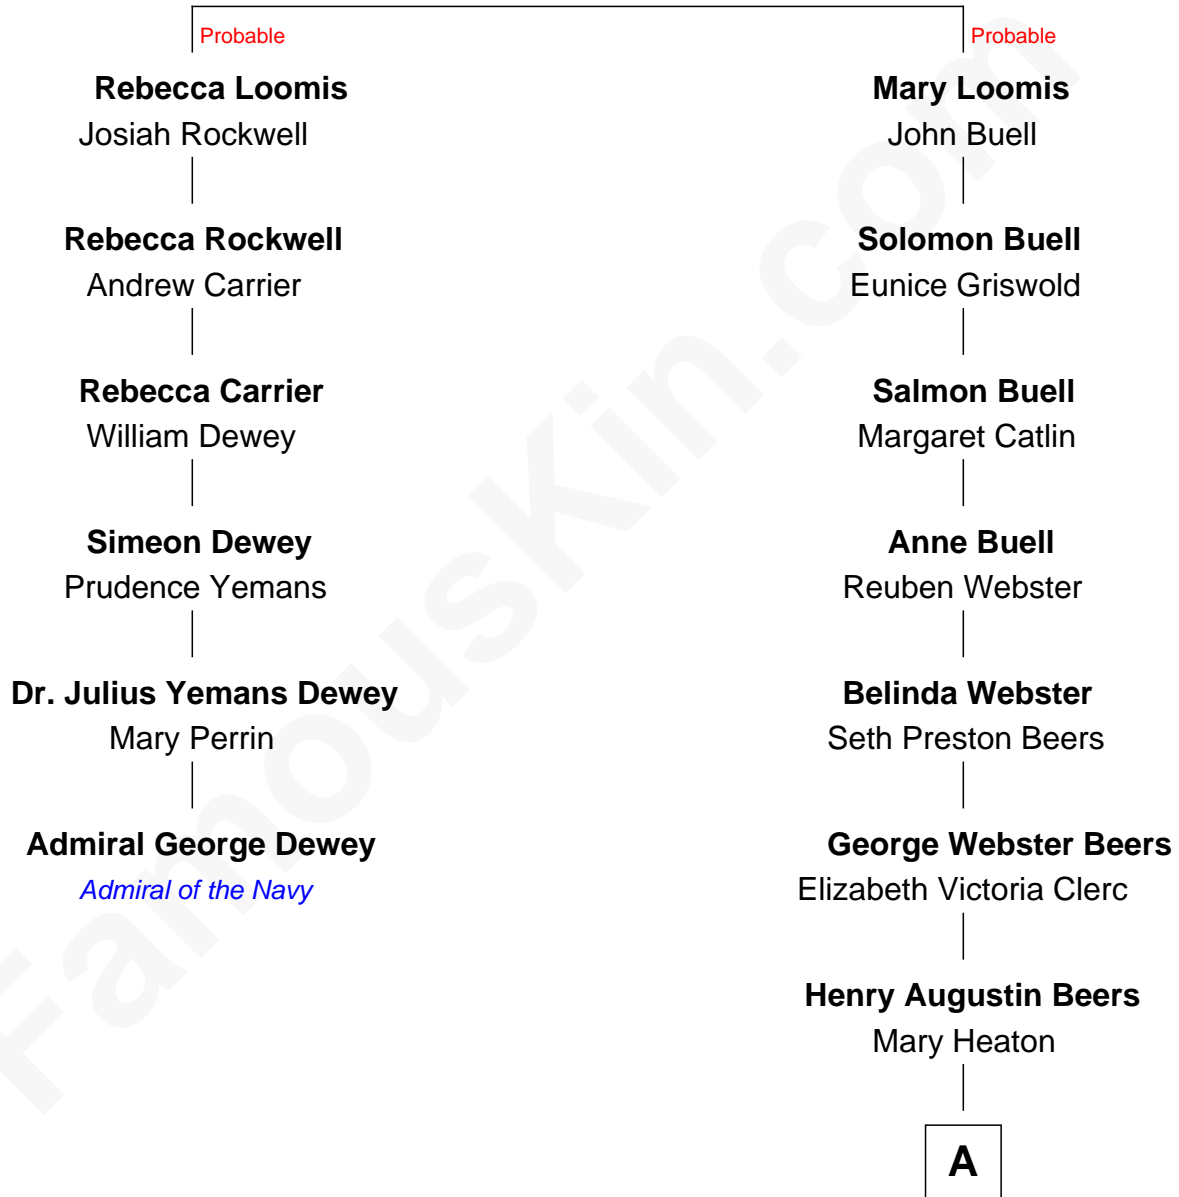

FamousKin.com
Relationship Chart of
Admiral George Dewey
Admiral of the Navy

5th cousin 4 times removed of
James Spader
TV and Movie Actor

John Loomis

A

Mary Heaton Beers

Vanderbilt Reginald Spader

Stoddard Greenwood Spader

Jean Fraser

James Spader

TV and Movie Actor