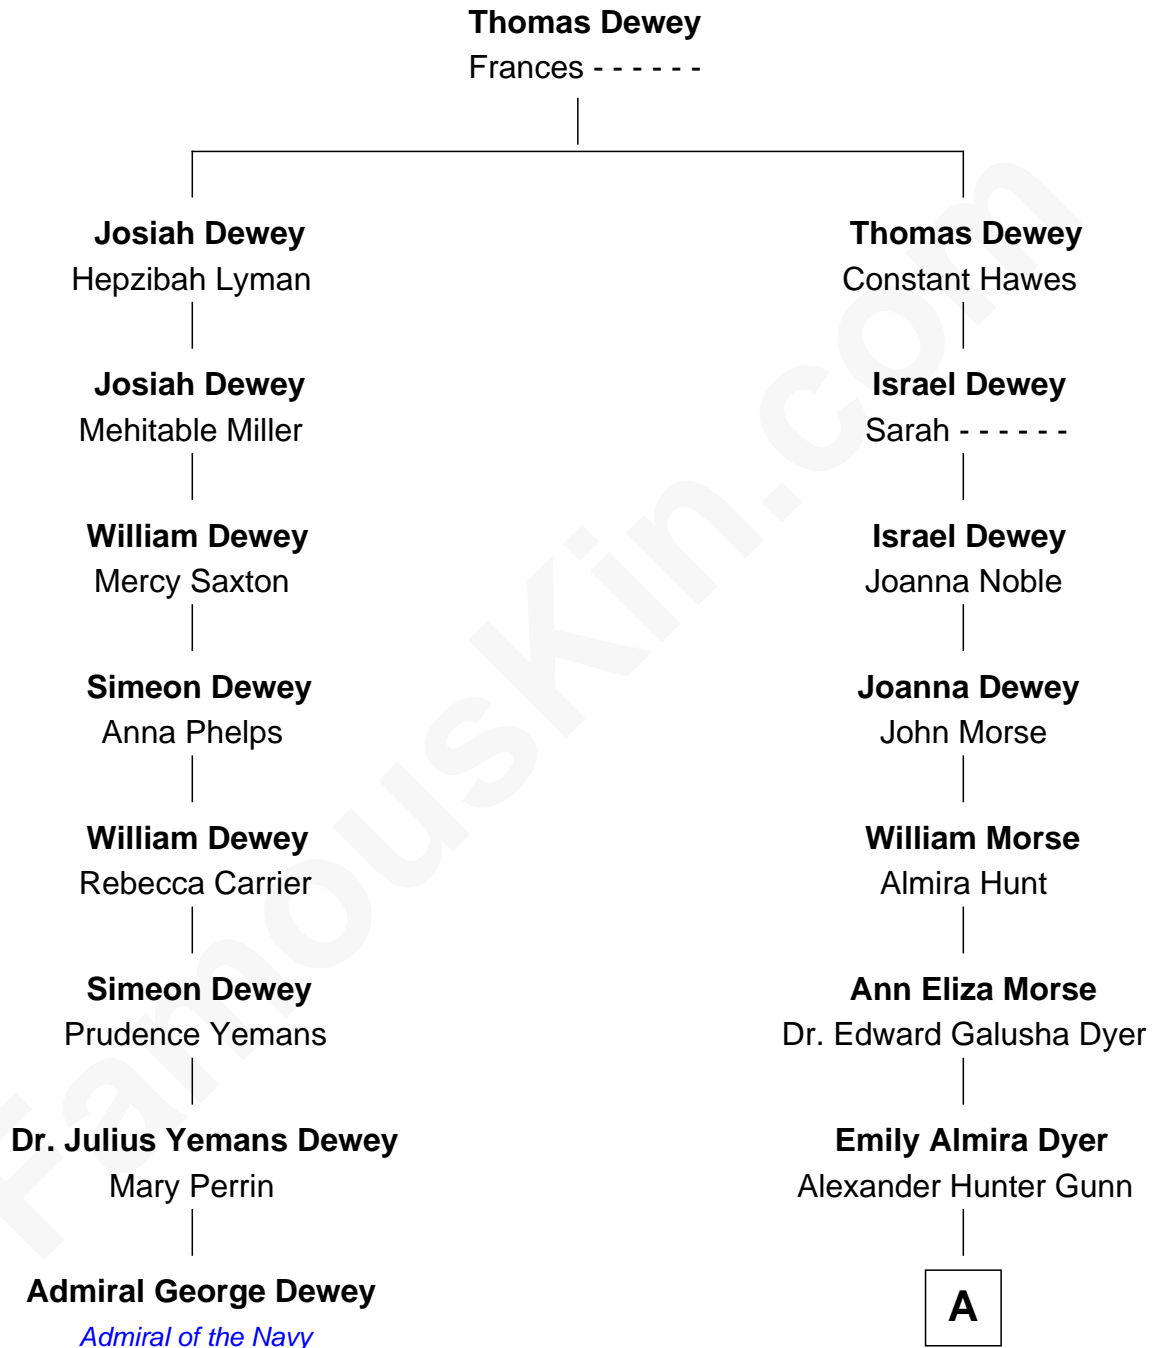

FamousKin.com
Relationship Chart of
Admiral George Dewey
Admiral of the Navy

7th cousin 3 times removed of
Andrew Shue
TV Actor

A

Alexander Hunter Gunn
Harriet Grace Brewster Willcox

Mary Brewster Gunn
Adoniram Judson Wells

Anne Brewster Wells
James William Shue

Andrew Shue
TV Actor