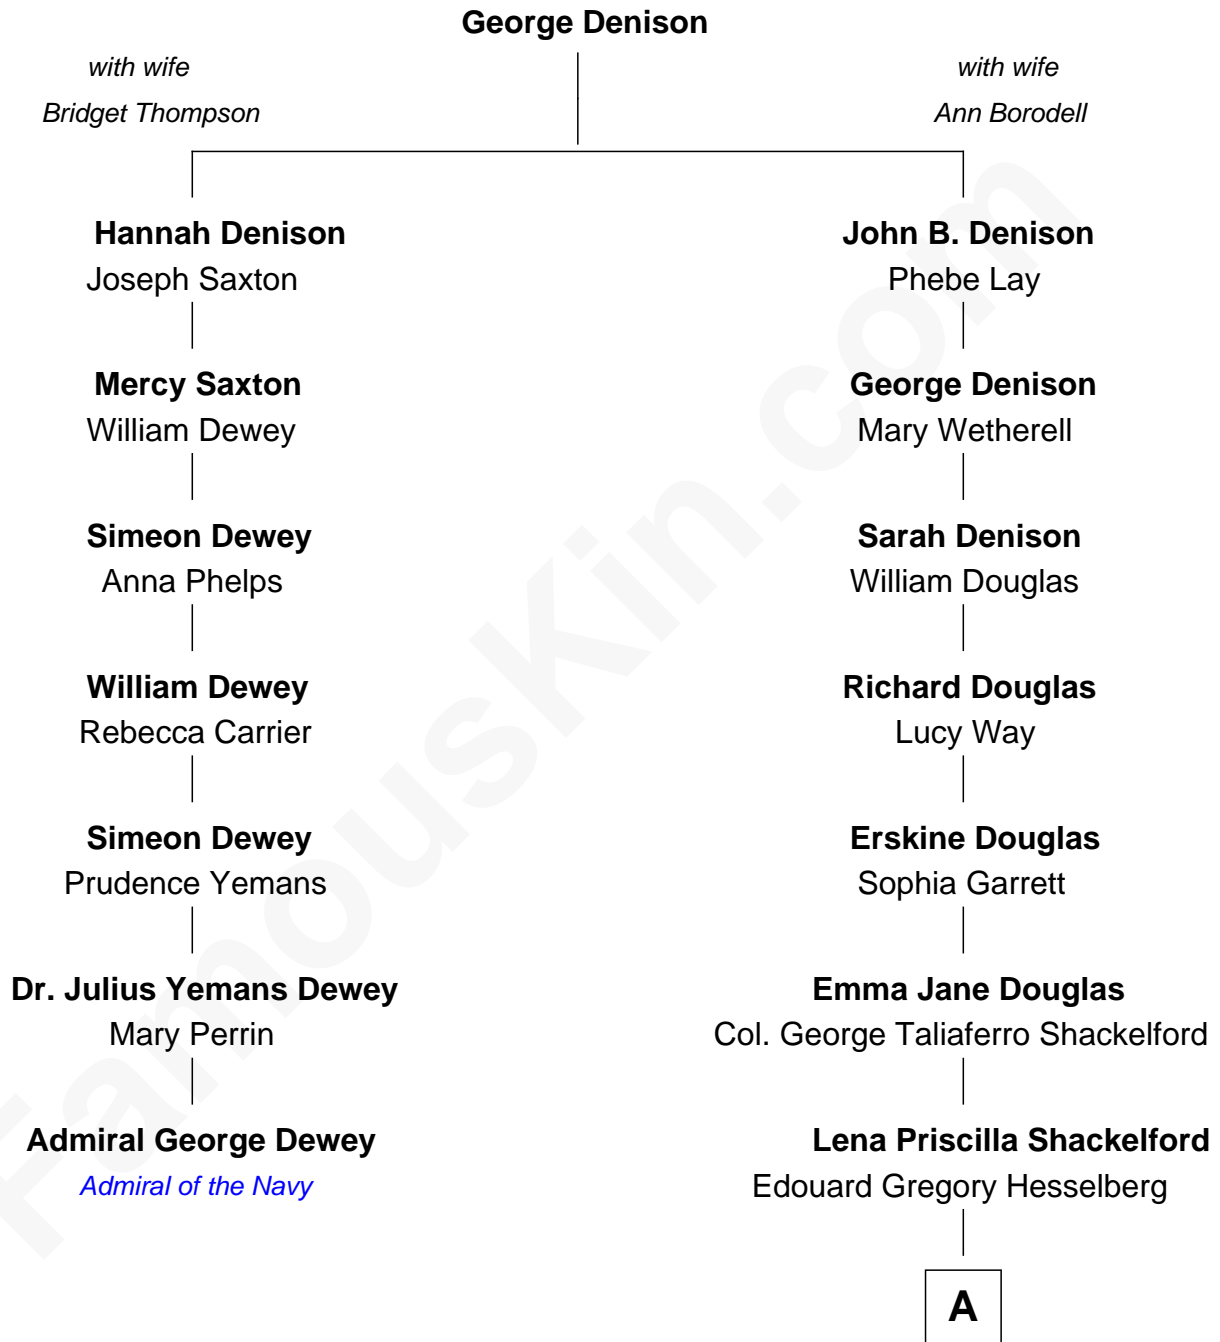

FamousKin.com

Relationship Chart of

Admiral George Dewey

Admiral of the Navy

6th cousin 3 times removed of

Illeana Douglas
TV and Movie Actress

A

—
Melvyn Edouard Hesselberg

Rosalind Hightower

—
Gregory Hesselberg

Joan Georgescu

—
Illeana Douglas

TV and Movie Actress

FamousKin.com