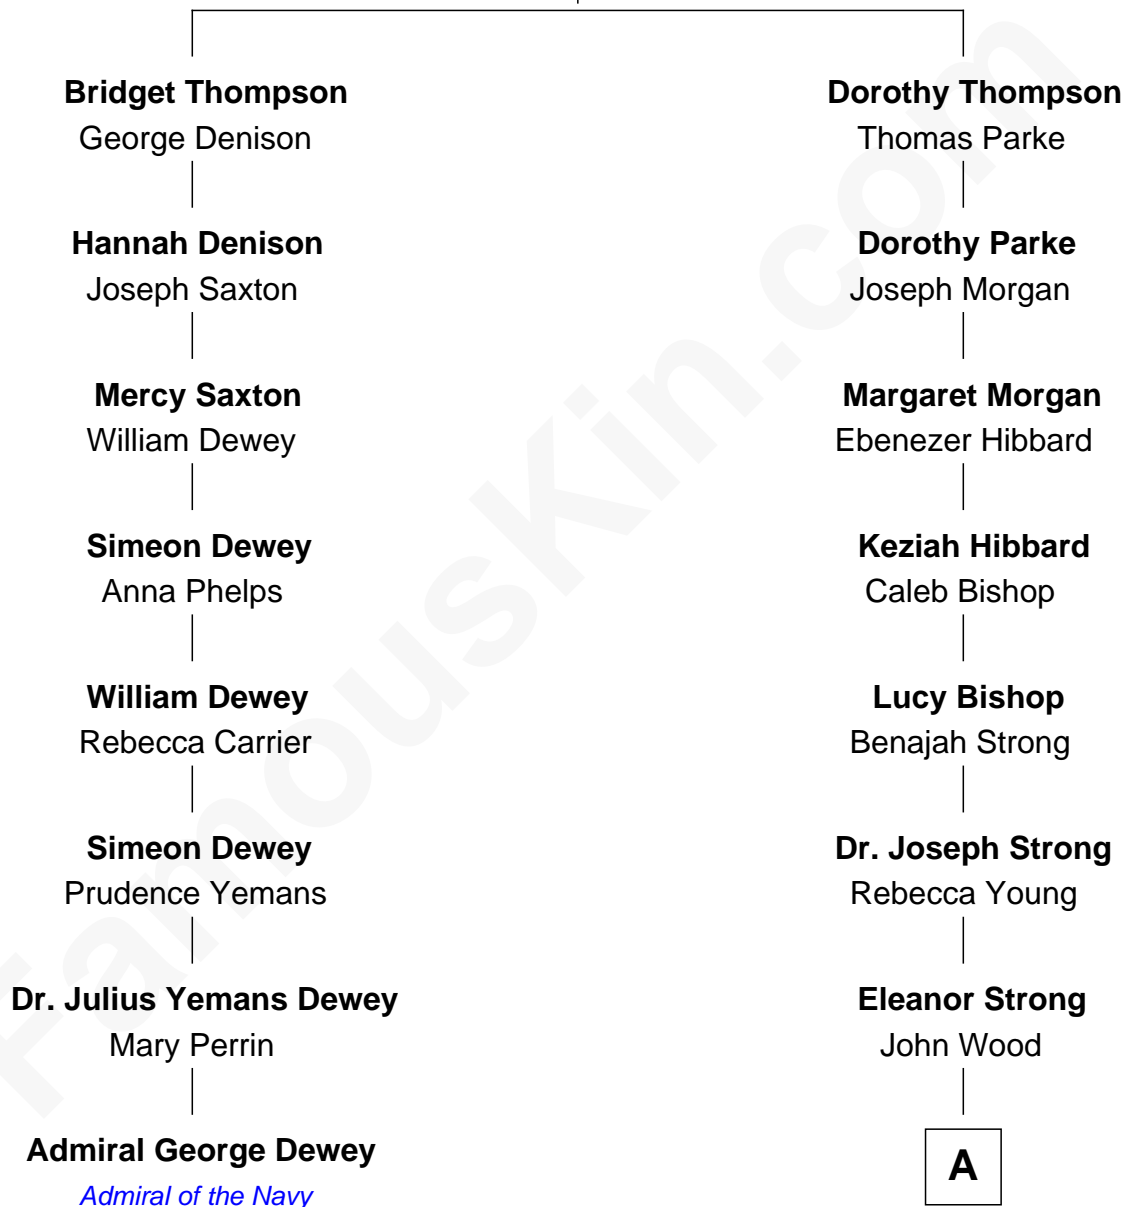

FamousKin.com
Relationship Chart of
Admiral George Dewey
Admiral of the Navy

7th cousin 5 times removed of
Prince Harry
Duke of Sussex

John Thompson
 Alice Freeman

A

Ellen Wood

Franklin H. Work

Frances Eleanor Work

James Boothby Burke Roche

Edmund Maurice Burke Roche

Ruth Sylvia Gill

Frances Ruth Burke Roche

Edward John Spencer

Princess Diana Frances Spencer

Charles III, King of the United Kingdom

Prince Harry