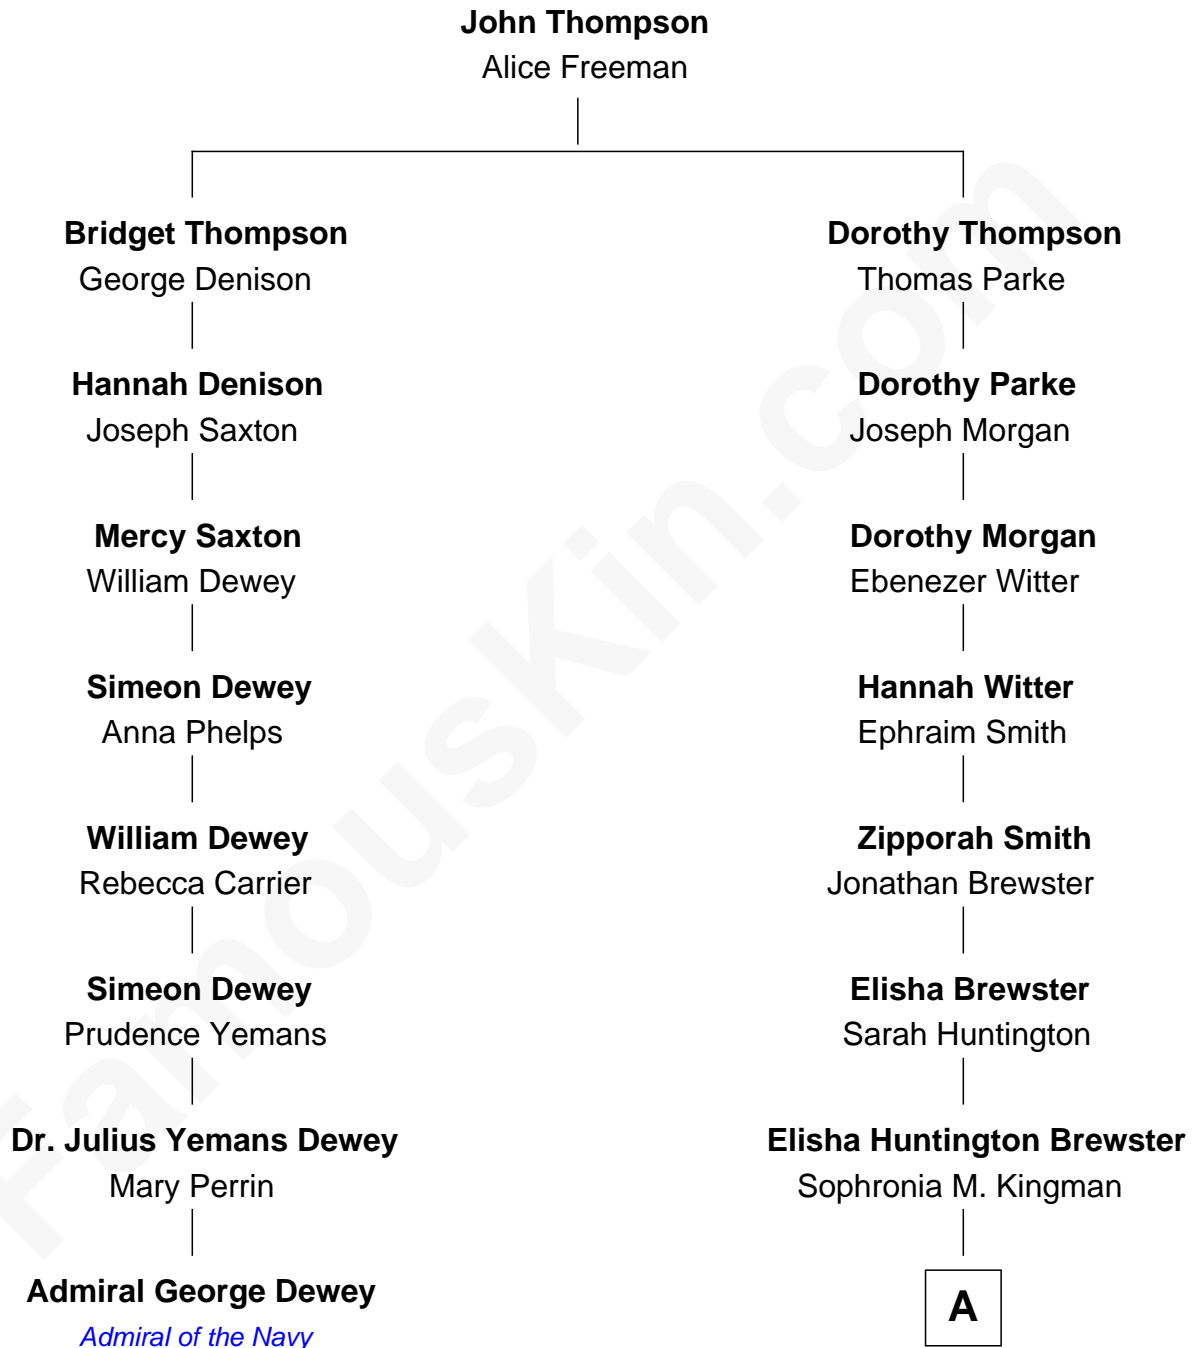

FamousKin.com
Relationship Chart of
Admiral George Dewey
Admiral of the Navy

7th cousin 4 times removed of
Jordana Brewster
TV and Movie Actress

A

Charles Kingman Brewster

Celina Sophia Baldwin

Kingman Brewster

Florence Foster Besse

Kingman Brewster

Mary Louise Phillips

Alden Brewster

Maria João Leão de Sousa

Jordana Brewster

TV and Movie Actress