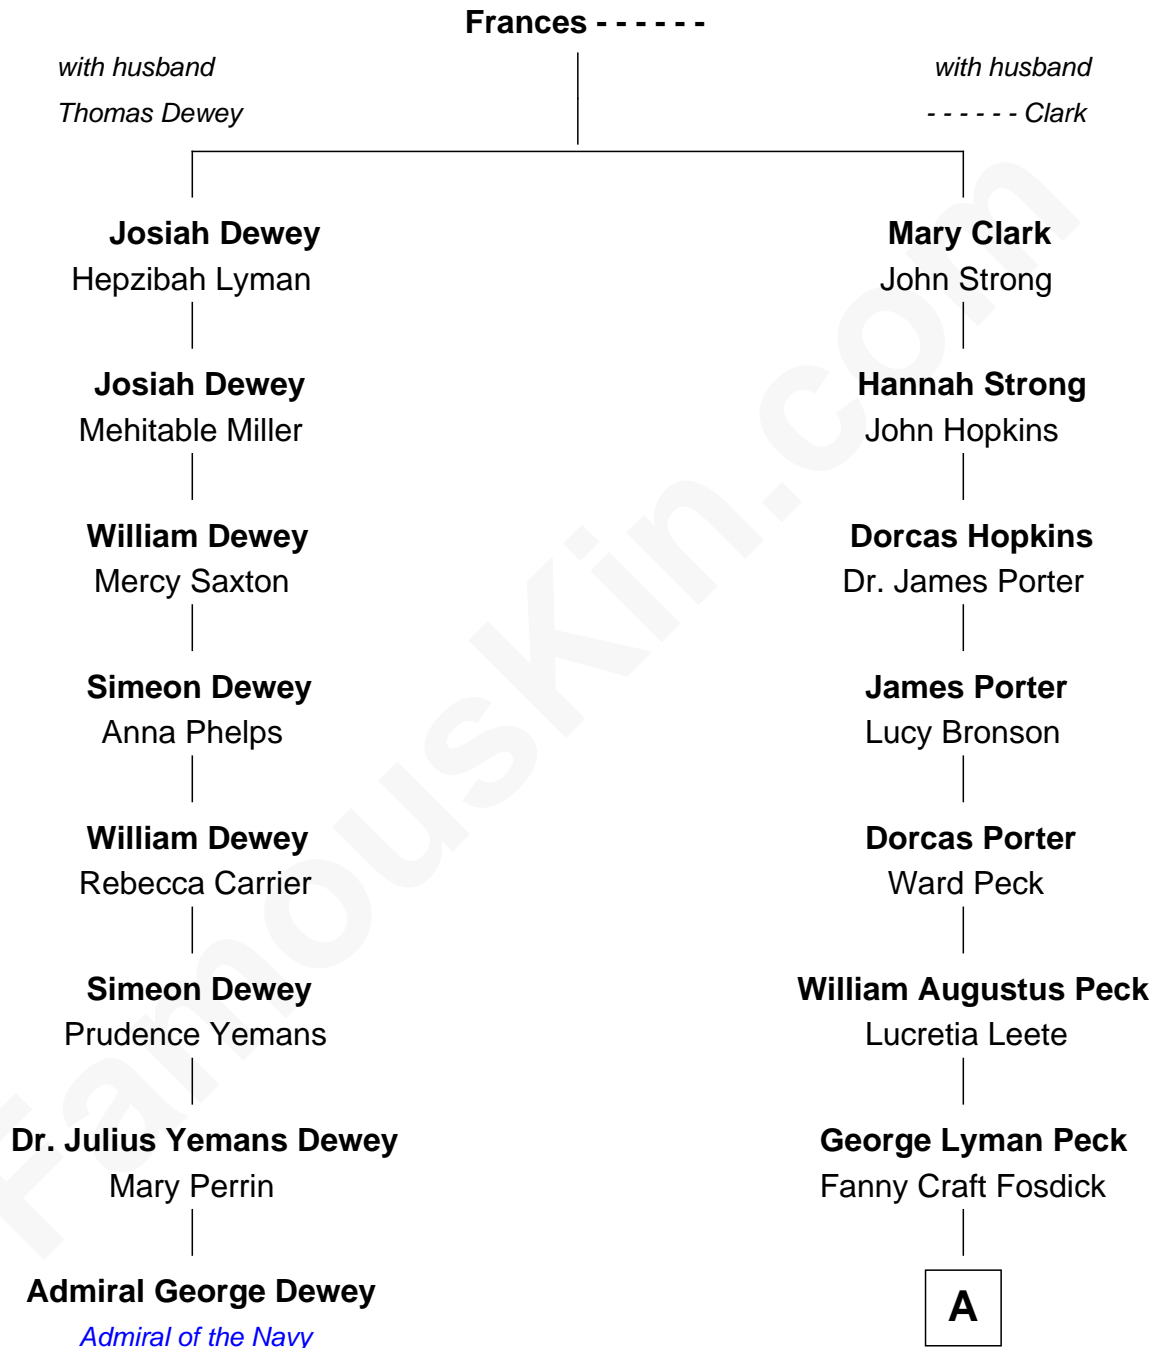

FamousKin.com

Relationship Chart of

Admiral George Dewey

Admiral of the Navy

7th cousin 3 times removed of

Mizuo Peck

TV and Movie Actress

A

George Leete Peck
Katharine May Tolles

Laurence Tolles Peck
Barbara Field

George Leete Peck
Sanae Mizusawa

Mizuo Peck
TV and Movie Actress