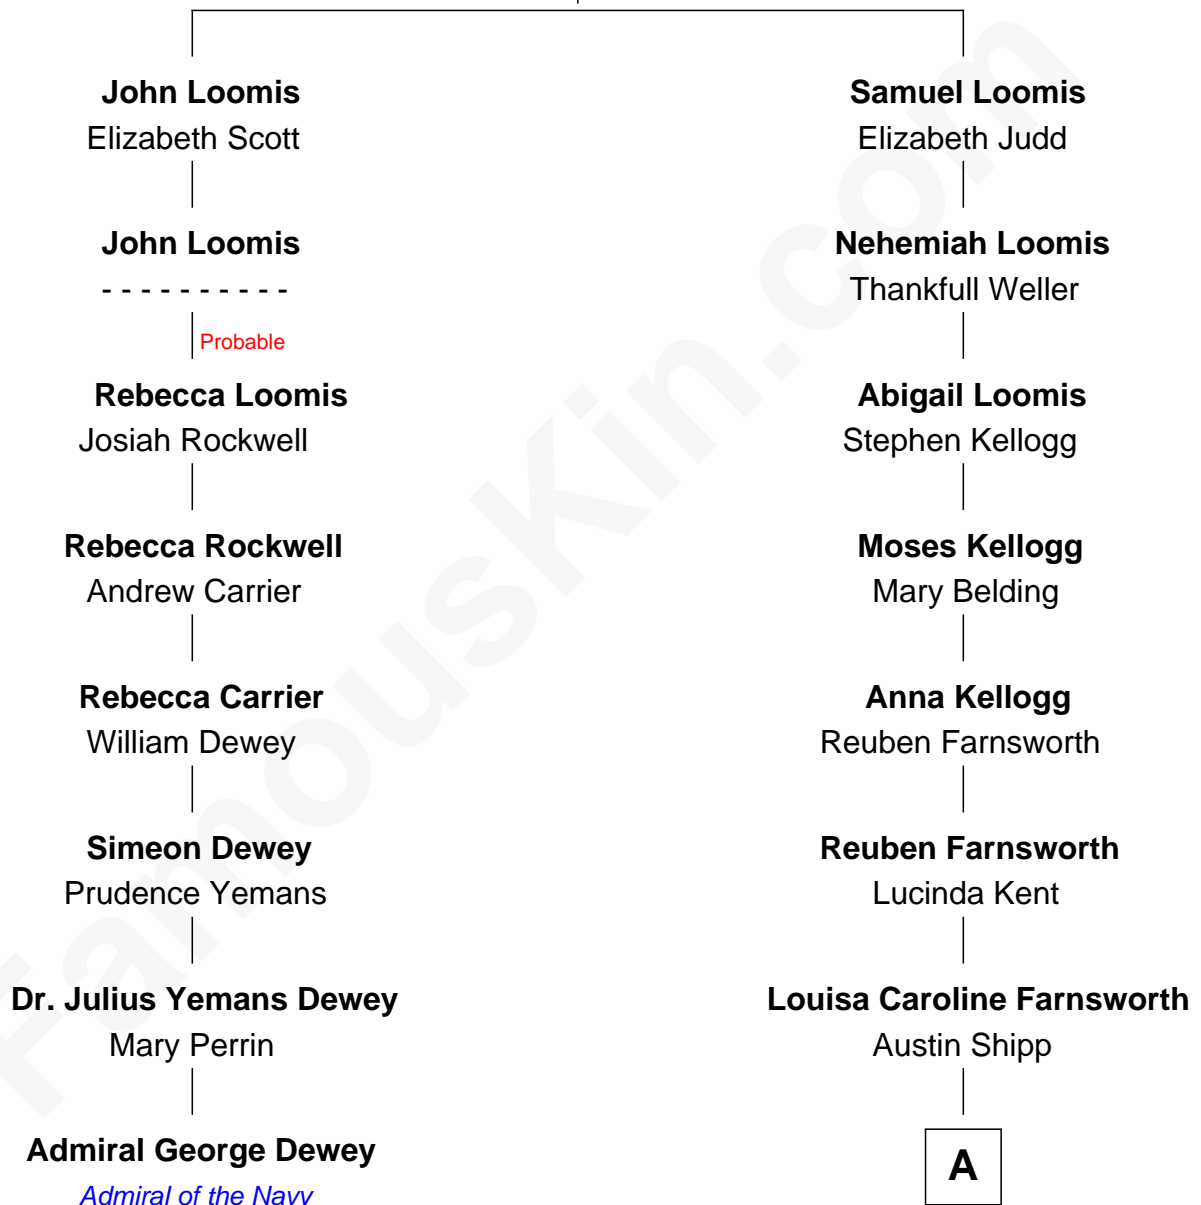

FamousKin.com
Relationship Chart of
Admiral George Dewey
Admiral of the Navy

7th cousin 4 times removed of
Amy Adams
Movie Actress

Joseph Loomis
 Mary White

A

Dr. Milford Bard Shipp

Ellis Reynolds

Olea Shipp

John Hyrum Hill

Olea Lorraine Hill

Frank Ralph Adams

Richard Kent Adams

Kathryn Hicken

Amy Adams

Movie Actress