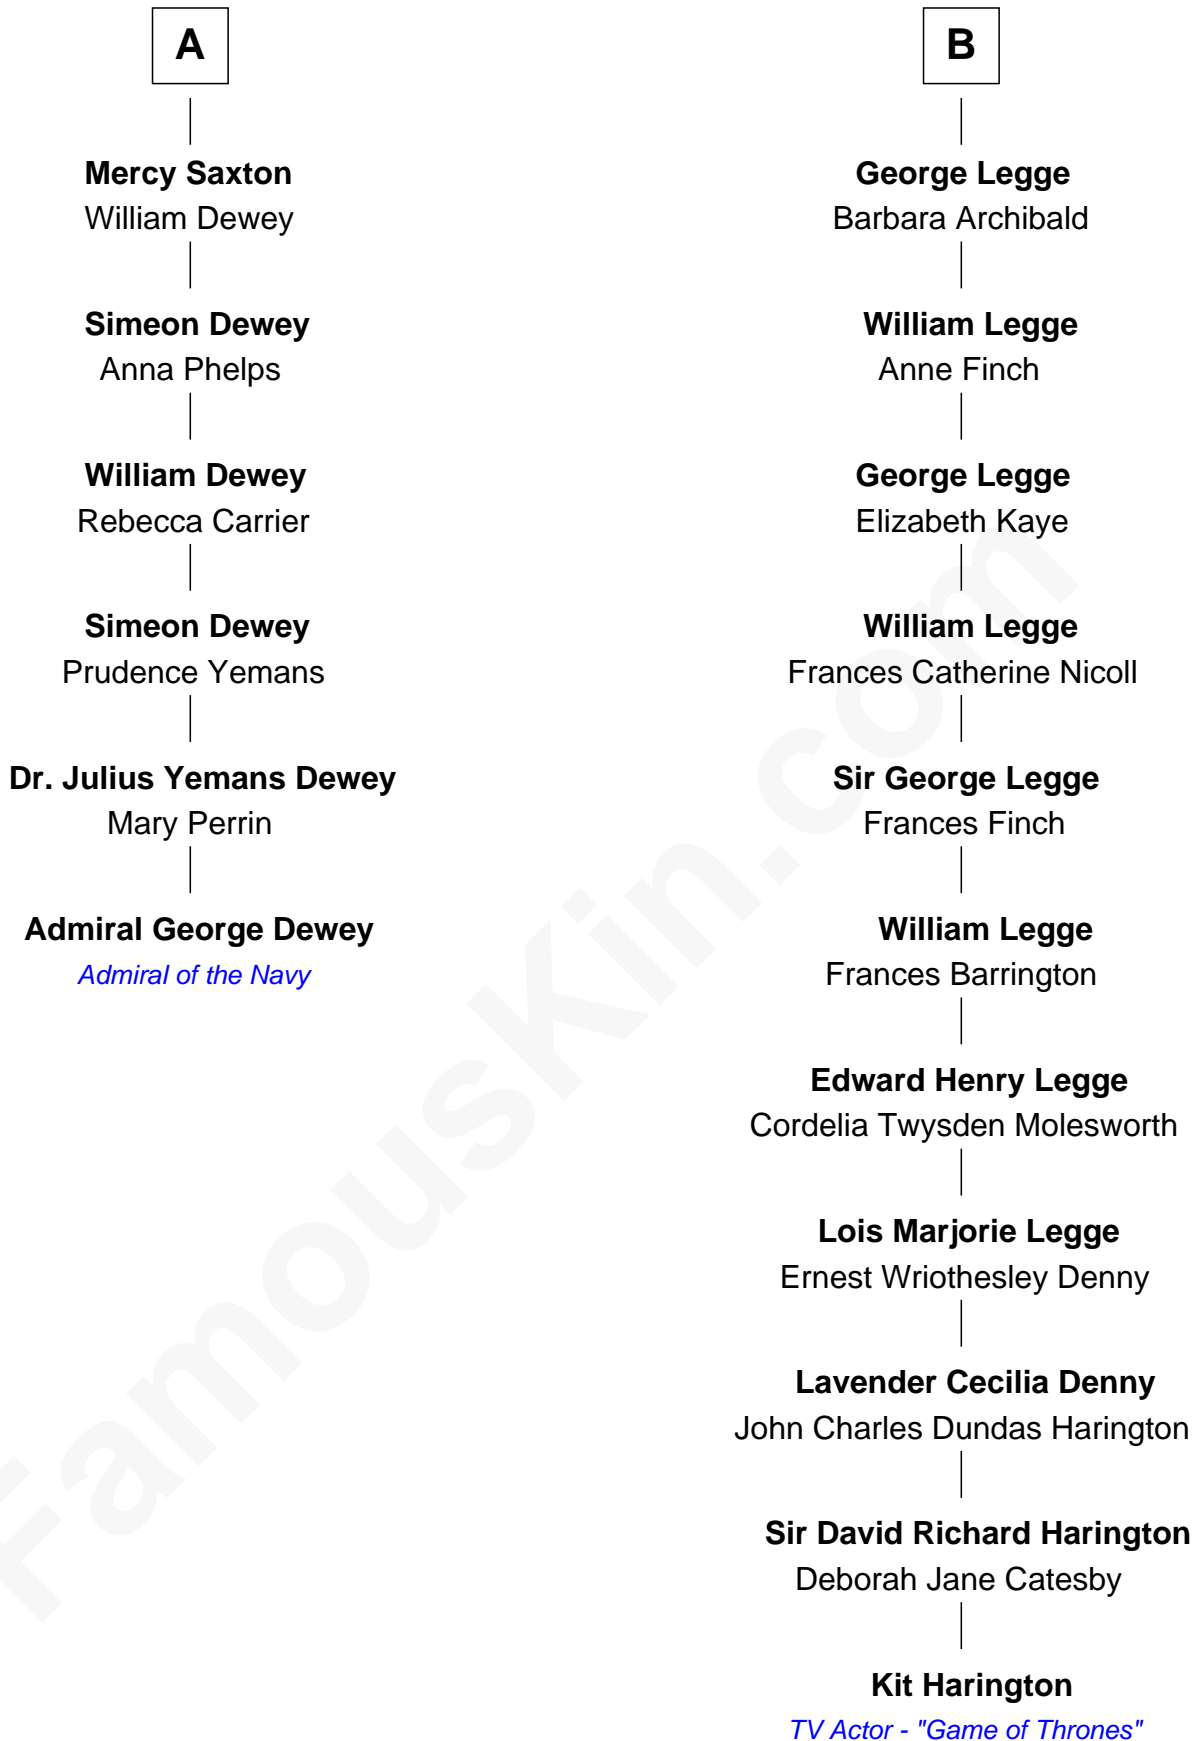

FamousKin.com
Relationship Chart of
Admiral George Dewey
Admiral of the Navy

12th cousin 5 times removed of
Kit Harington
TV Actor - "Game of Thrones"

Richard Coles

Kit Harington photo by [Gage Skidmore](#) [\(CC BY-SA 2.0\)](#)