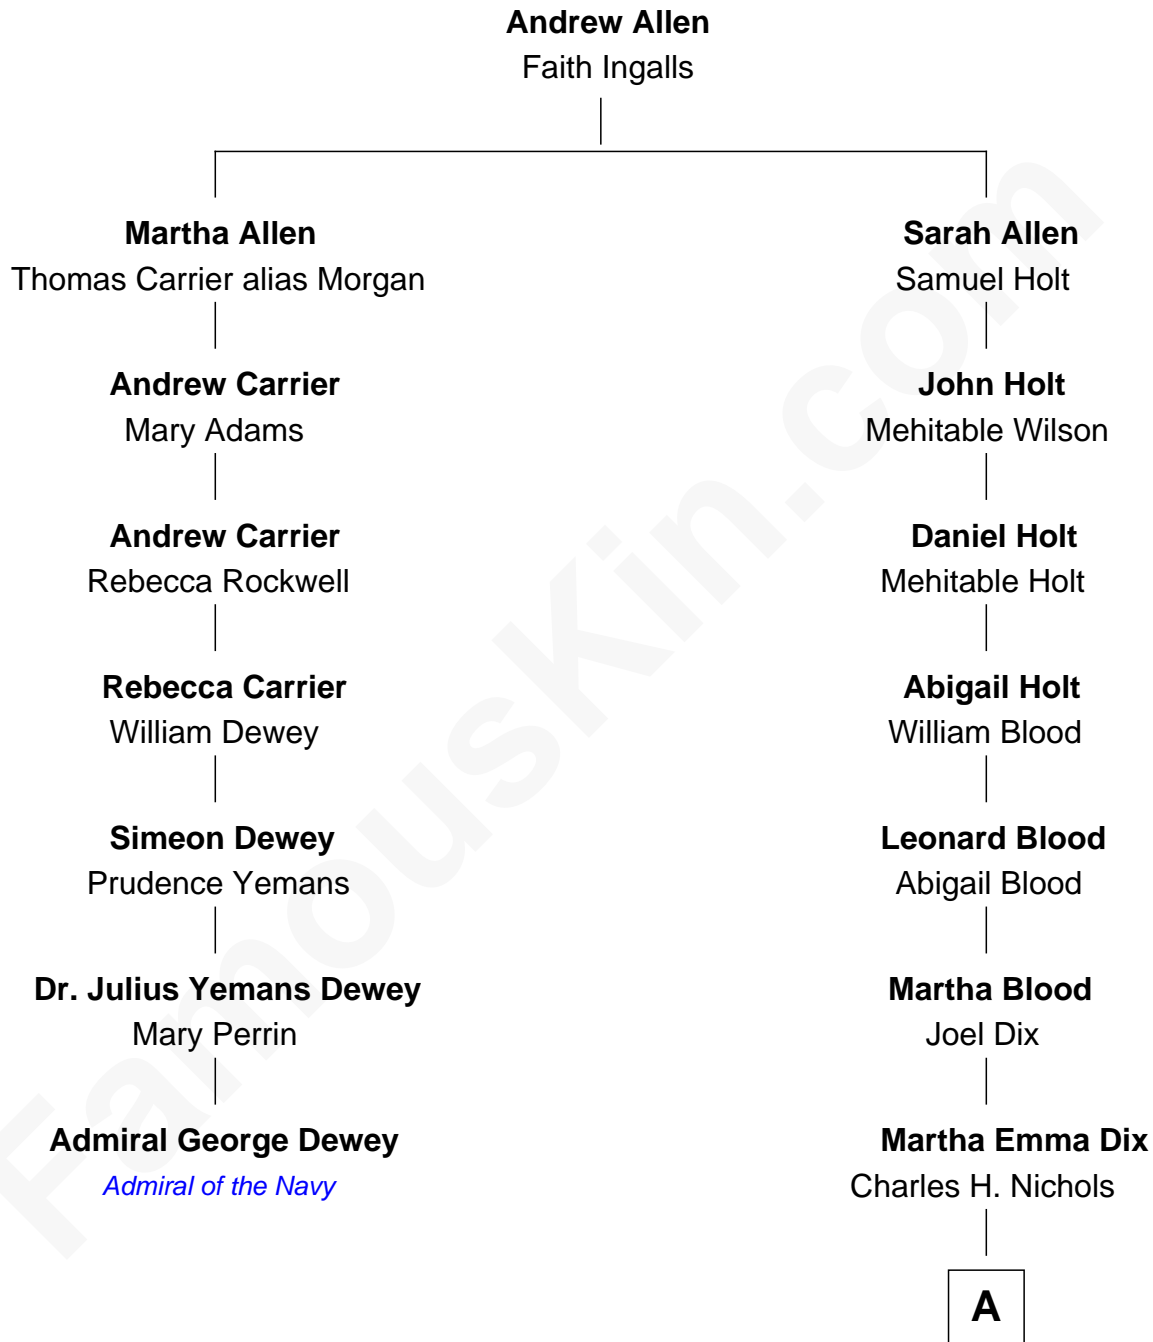

**FamousKin.com**  
**Relationship Chart of**  
**Admiral George Dewey**  
*Admiral of the Navy*

6th cousin 4 times removed of

**John Cena**  
*Movie Actor and WWE Pro Wrestler*

**A**

**Charles Nichols**  
Julia Ellen Skelton

**Natalie Nichols**  
Ulysses John Lupien

**Carol Frances Lupien**  
John Joseph Cena

**John Cena**

*Actor and Pro Wrestler*