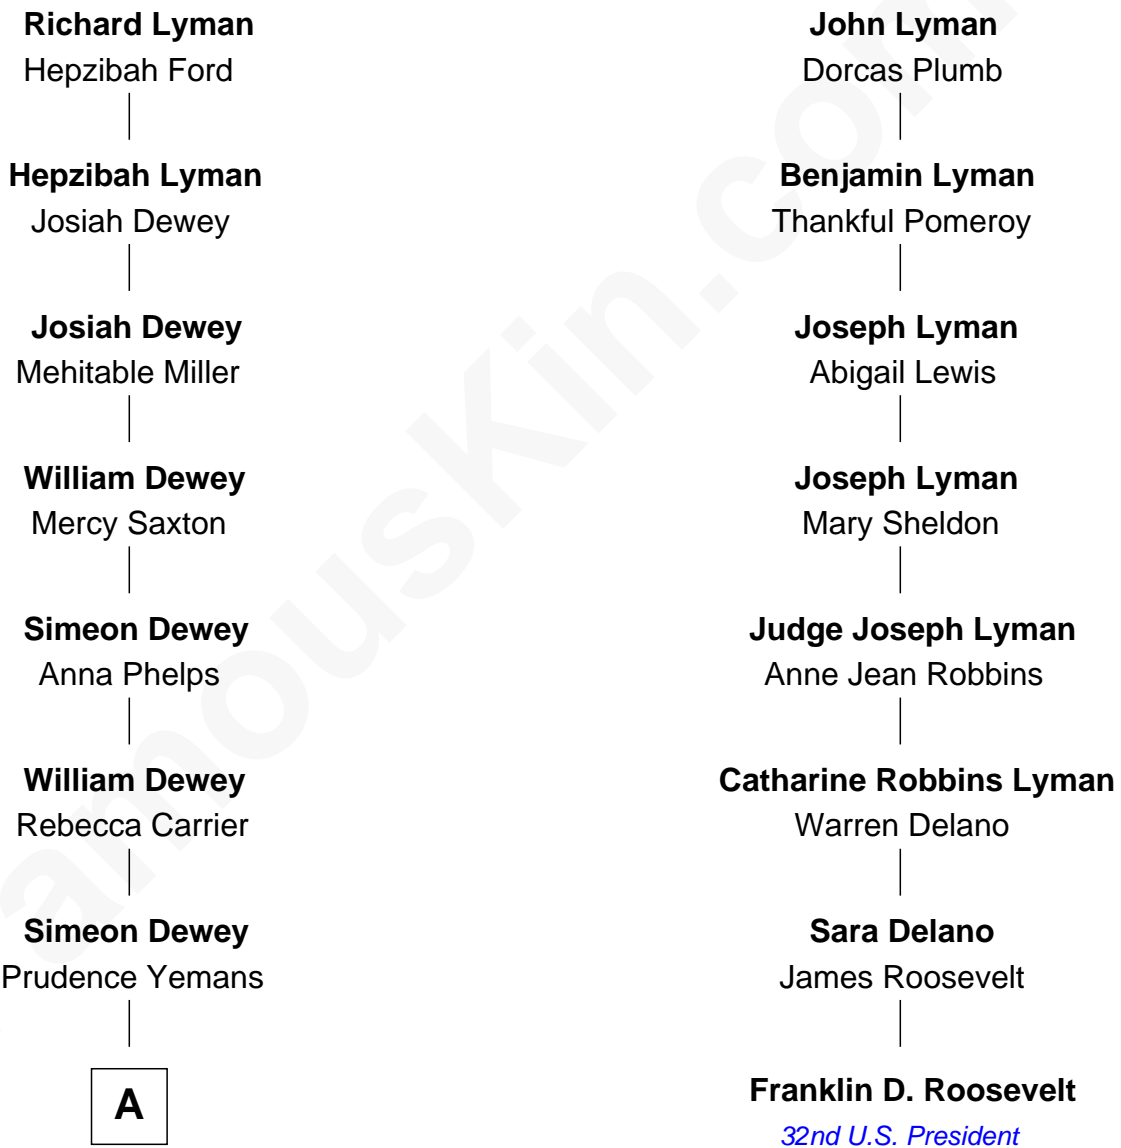

FamousKin.com Relationship Chart of

Admiral George Dewey

Admiral of the Navy

7th cousin 1 time removed of

Franklin D. Roosevelt

32nd U.S. President

Richard Lyman

Sarah - - - - -

A

Dr. Julius Yemans Dewey

Mary Perrin

Admiral George Dewey

Admiral of the Navy

FamousKin.com