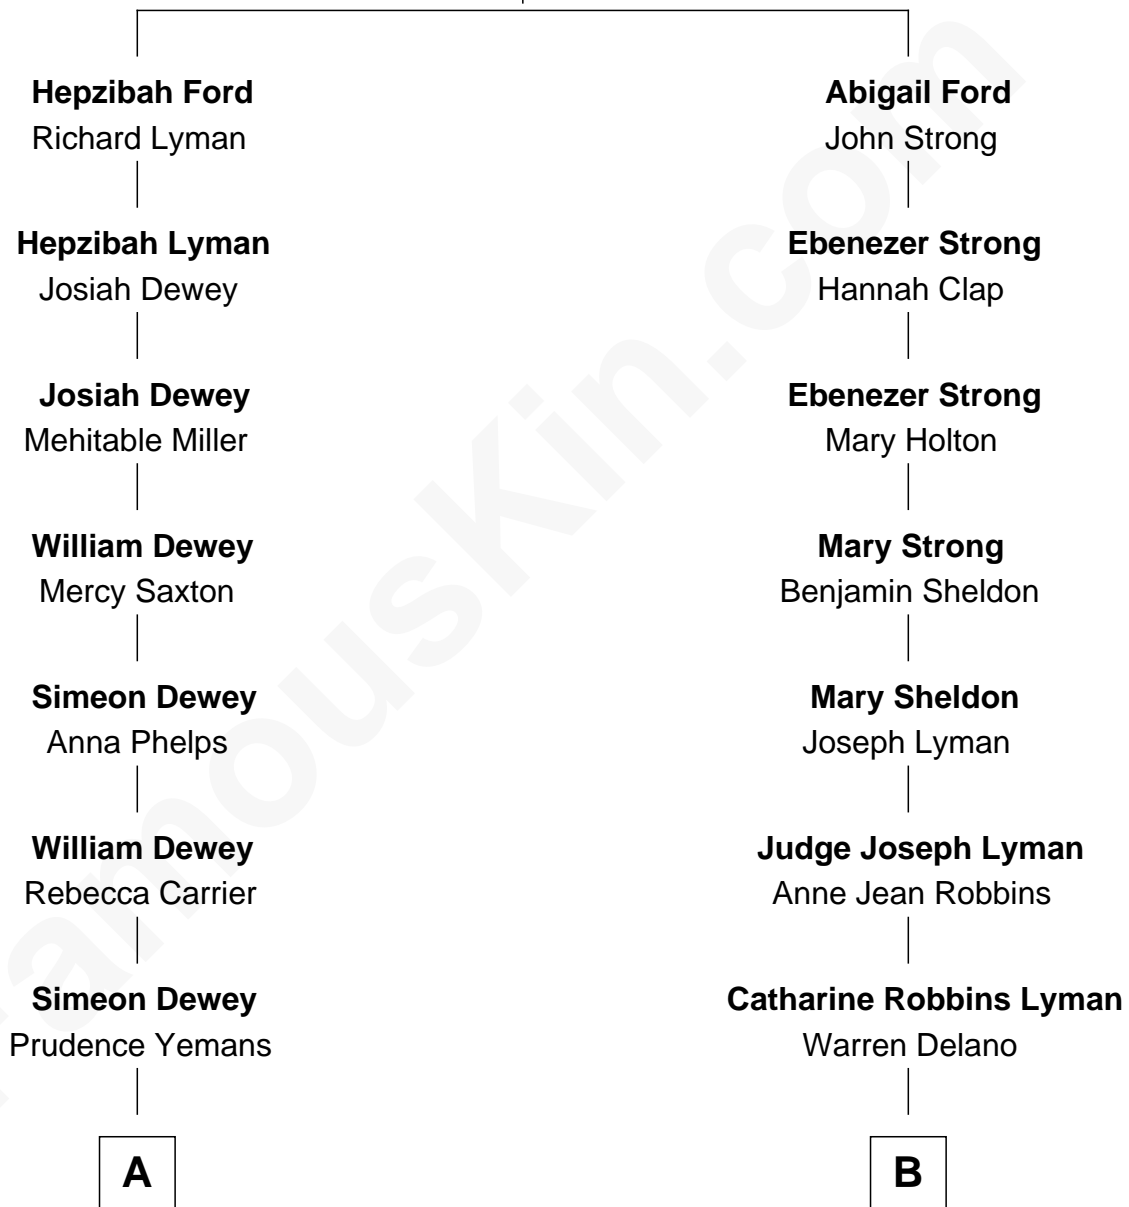

FamousKin.com Relationship Chart of

Admiral George Dewey

Admiral of the Navy

8th cousin of

Franklin D. Roosevelt

32nd U.S. President

Thomas Ford
Elizabeth Charde

A

Dr. Julius Yemans Dewey

Mary Perrin

Admiral George Dewey

Admiral of the Navy

B

Sara Delano

James Roosevelt

Franklin D. Roosevelt

32nd U.S. President

FamousKin.com