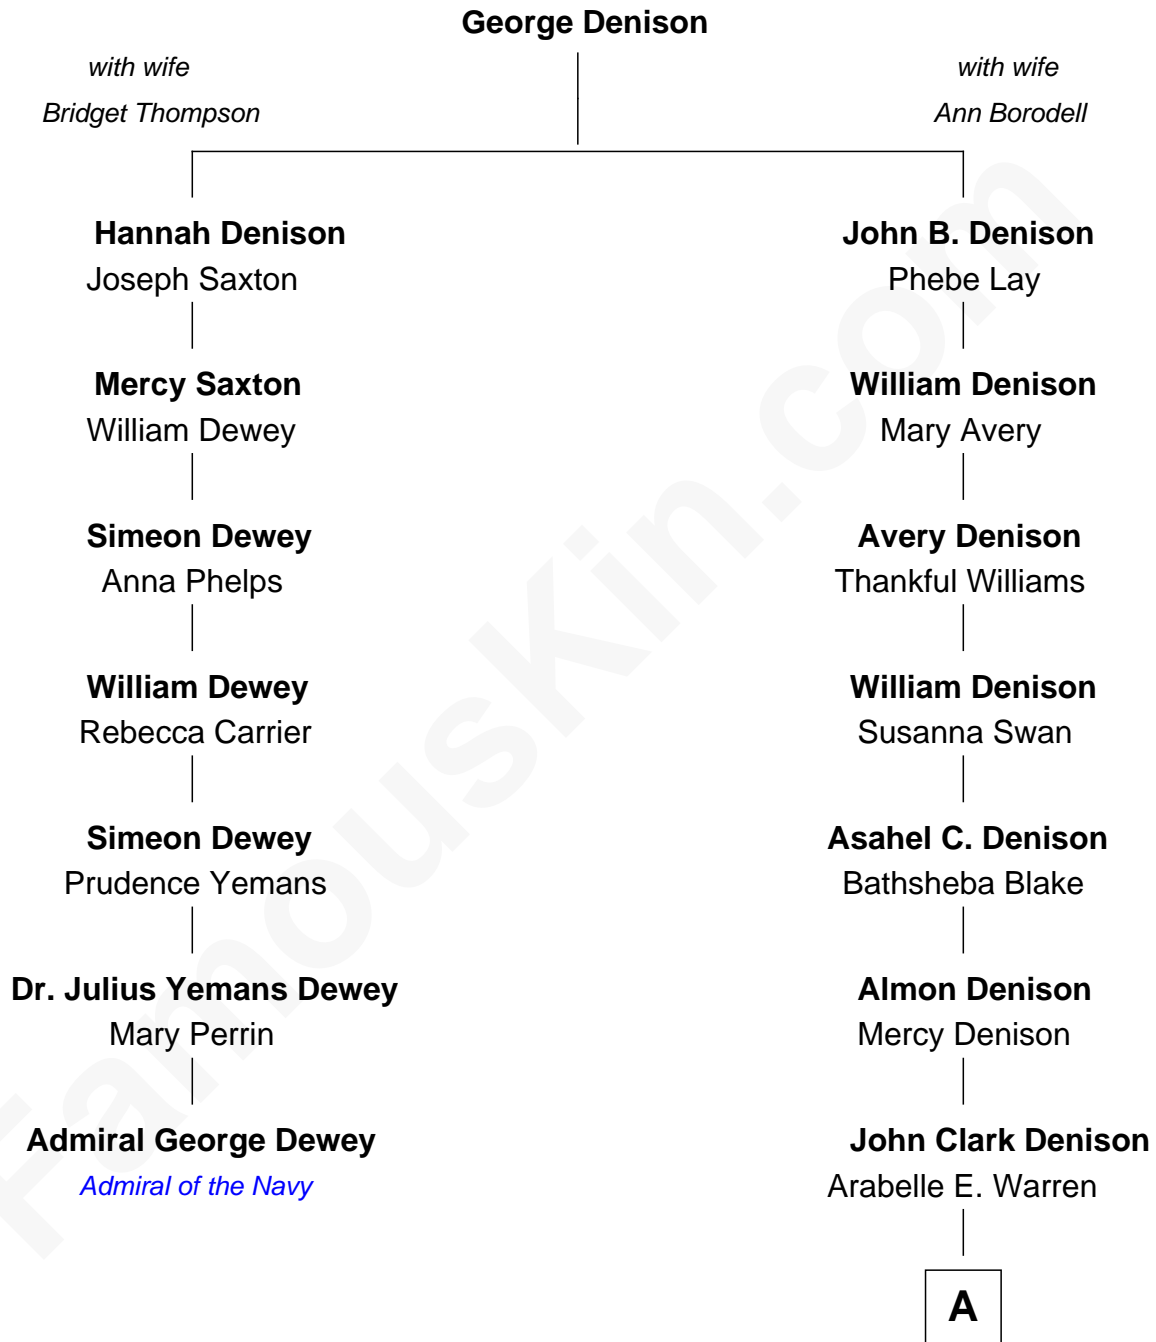

FamousKin.com
Relationship Chart of
Admiral George Dewey
Admiral of the Navy

6th cousin 4 times removed of
James Taylor
Singer-Songwriter

A

Etta M. Denison

Henry Woodard

Henry Herman Woodard

Ella Angelique Knox

Gertrude Arline Woodard

Dr. Isaac Montrose Taylor

James Taylor

Singer-Songwriter

FamousKin.com