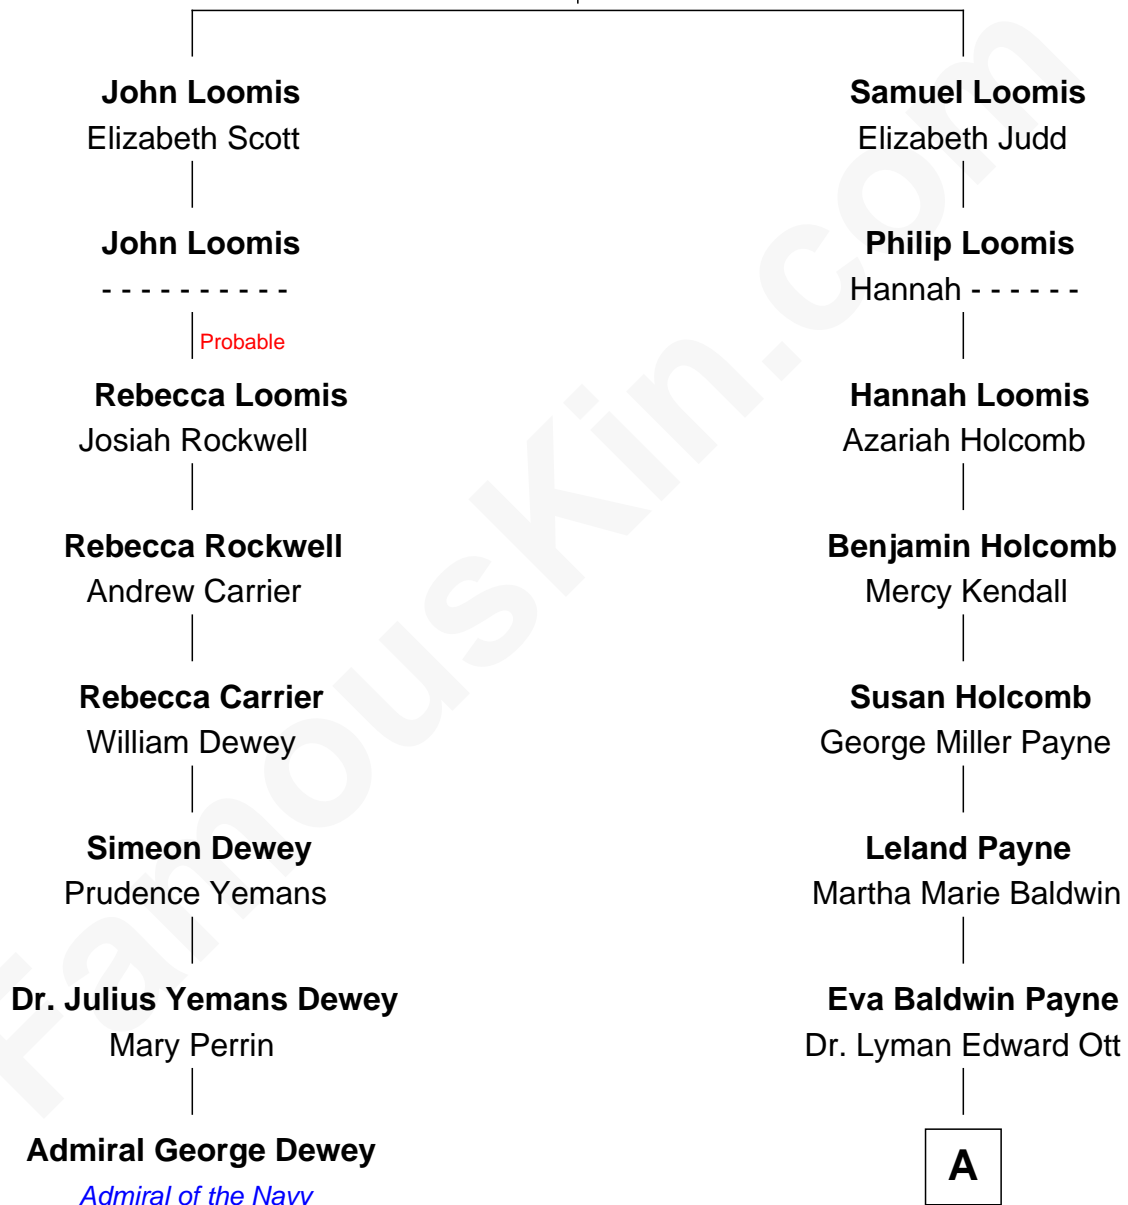

**FamousKin.com**  
**Relationship Chart of**  
**Admiral George Dewey**  
*Admiral of the Navy*

**7th cousin 2 times removed of**  
**Dan Quayle**  
*44th U.S. Vice-President*

**Joseph Loomis**  
 Mary White

**A**

—  
**Martha M. Ott**

Eugene Collins Pulliam

—  
**Martha Corinne Pulliam**

James Cline Quayle

—  
**Dan Quayle**

*44th U.S. Vice-President*

FamousKin.com