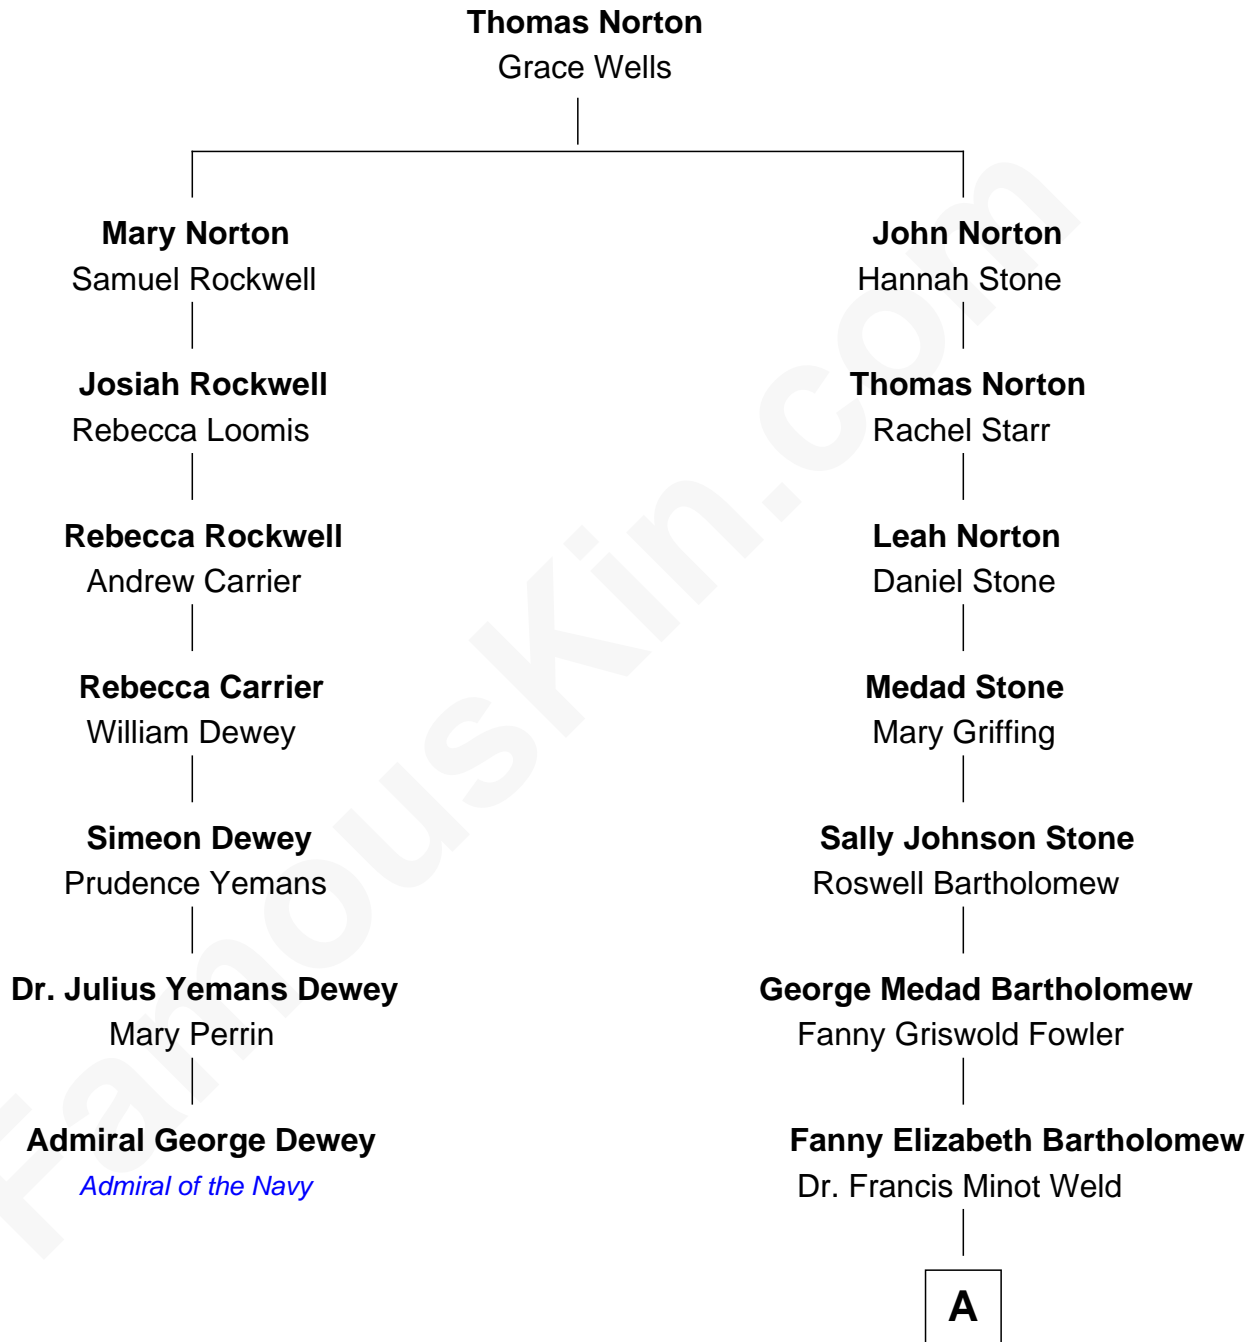

FamousKin.com
Relationship Chart of
Admiral George Dewey
Admiral of the Navy

6th cousin 3 times removed of
Bill Weld
68th Governor of Massachusetts

A

Francis Minot Weld
Margaret Low White

David Weld
Mary Blake Nichols

Bill Weld

68th Governor of Massachusetts

FamousKin.com