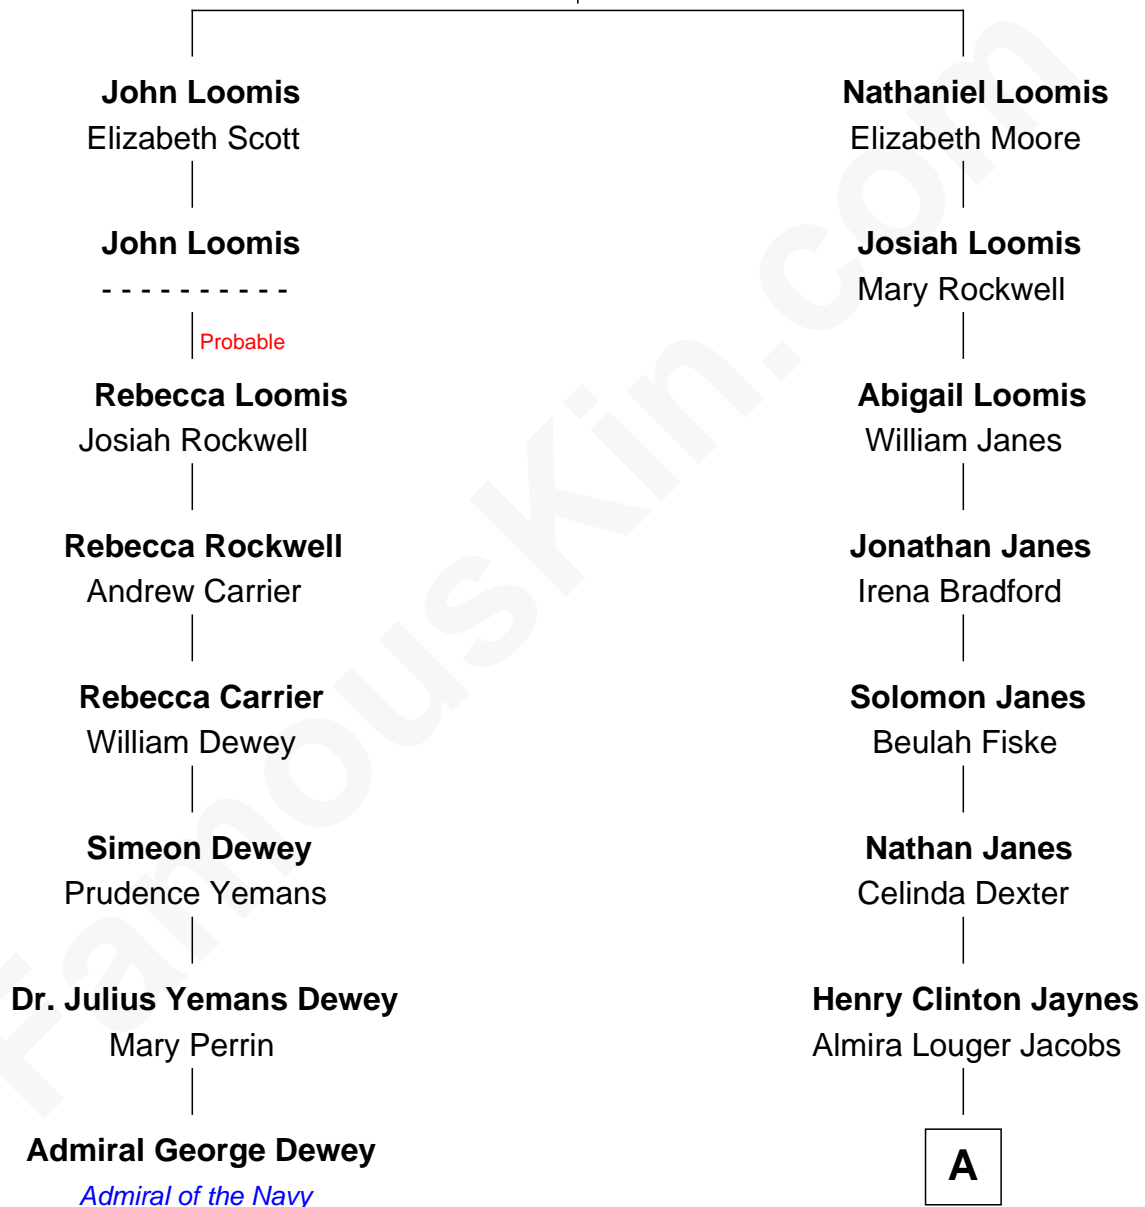

FamousKin.com
Relationship Chart of
Admiral George Dewey
Admiral of the Navy

7th cousin 4 times removed of
Bridget Fonda
Movie Actress

Joseph Loomis
 Mary White

A

Henry Silas Jaynes

Elma L. Lanphear

Herberta Elma Jaynes

William Brace Fonda

Henry Jaynes Fonda

Frances Ford Seymour

Peter H. Fonda

Susan Jane Brewer

Bridget Fonda

Movie Actress