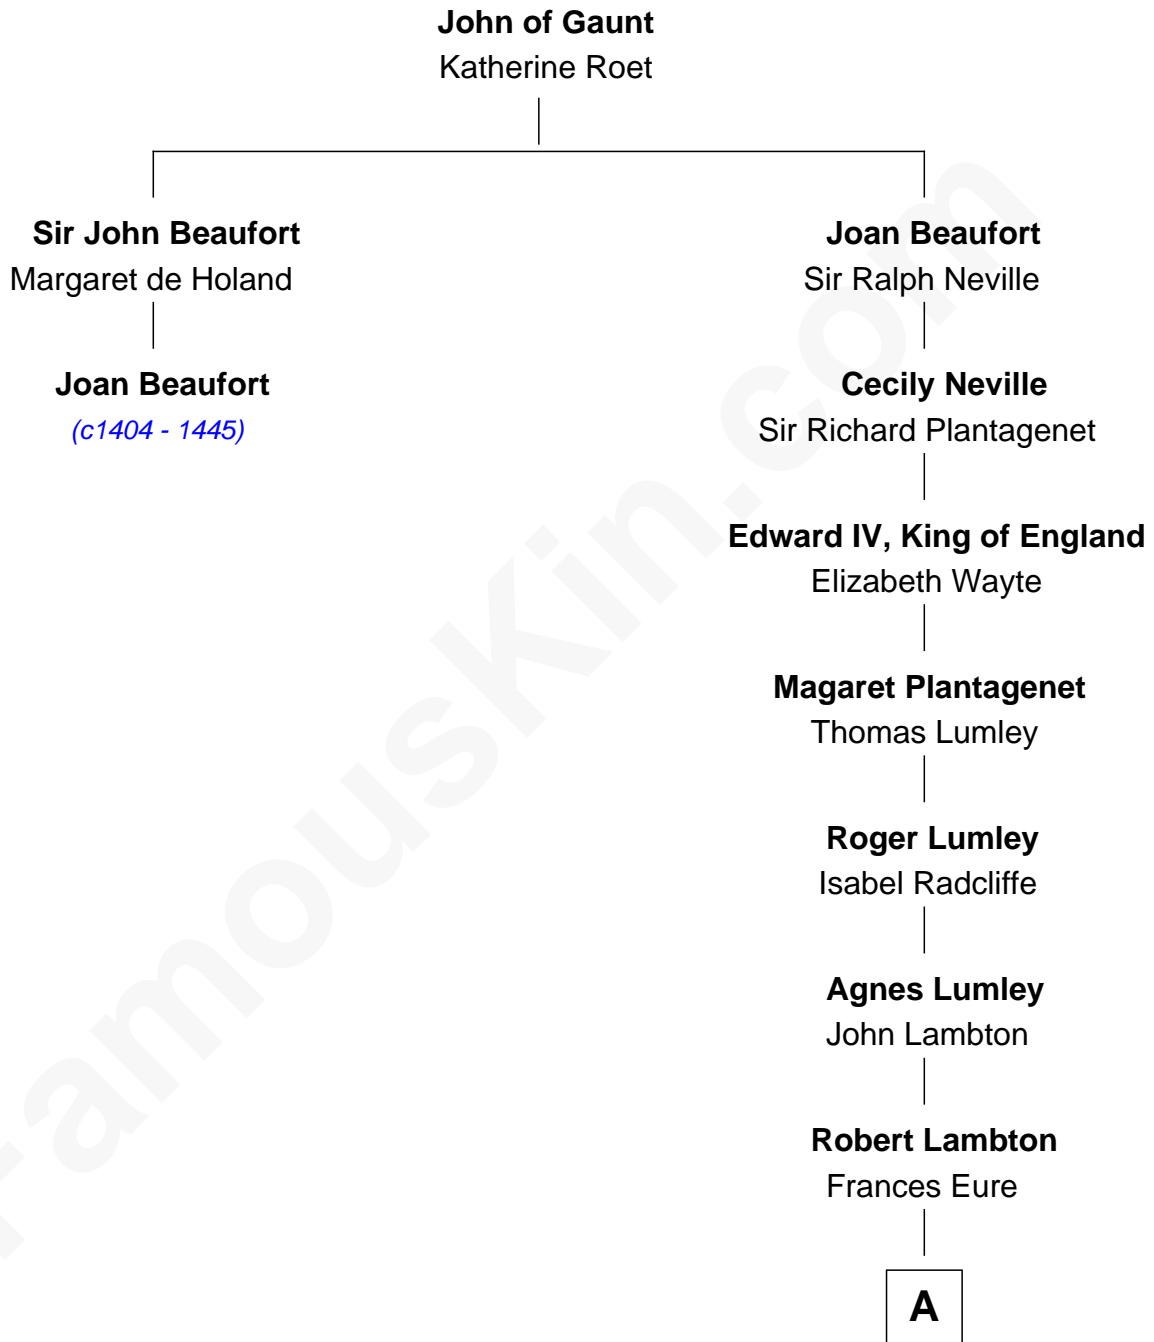

FamousKin.com Relationship Chart of

Joan Beaufort
(c1404 - 1445)

1st cousin 17 times removed of

Queen Elizabeth II
Queen of the United Kingdom

A

Jane Lambton
Sir William Blakiston

Sir Ralph Blakiston
Margaret Fenwick

Sir Francis Blakiston
Ann Bowes

Elizabeth Blakiston
Sir William Bowes

Sir George Bowes
Mary Gilbert

Mary Eleanor Bowes
John Lyon

Thomas Lyon-Bowes
Mary Elizabeth L. R. Carpenter

Thomas George Lyon-Bowes
Charlotte Grimstead