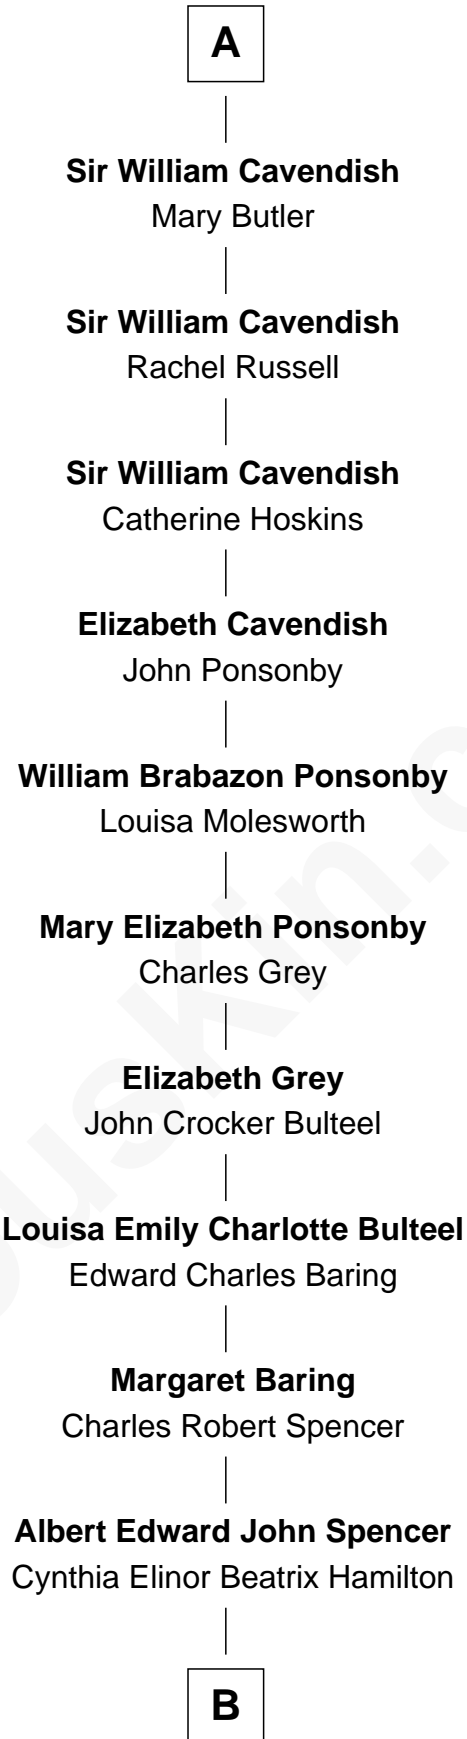

FamousKin.com
Relationship Chart of
Isabel Aylesbury
 (c1401 - c1463)

17th Great-grandmother of
Princess Diana
Princess of Wales

B

Edward John Spencer
Frances Ruth Burke Roche

Princess Diana
Princess of Wales

FamousKin.com