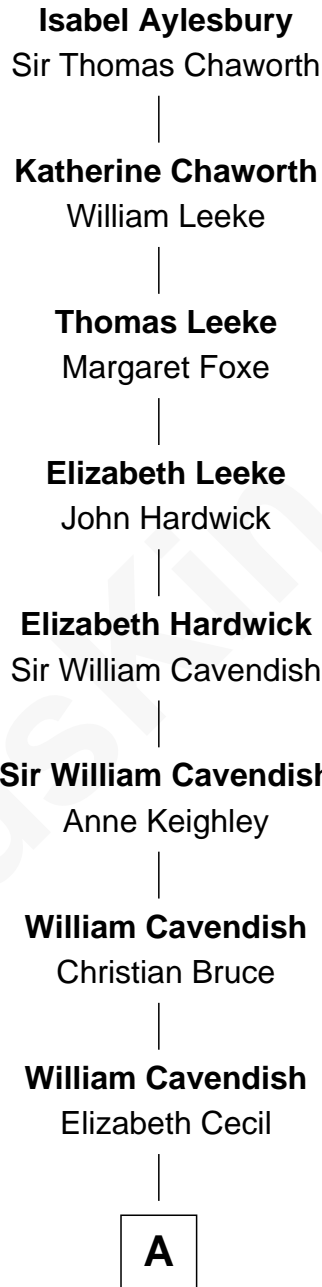

FamousKin.com
Relationship Chart of
Isabel Aylesbury
 (c1401 - c1463)

17th Great-grandmother of
Princess Diana
Princess of Wales

B

Edward John Spencer
Frances Ruth Burke Roche

Princess Diana
Princess of Wales

FamousKin.com