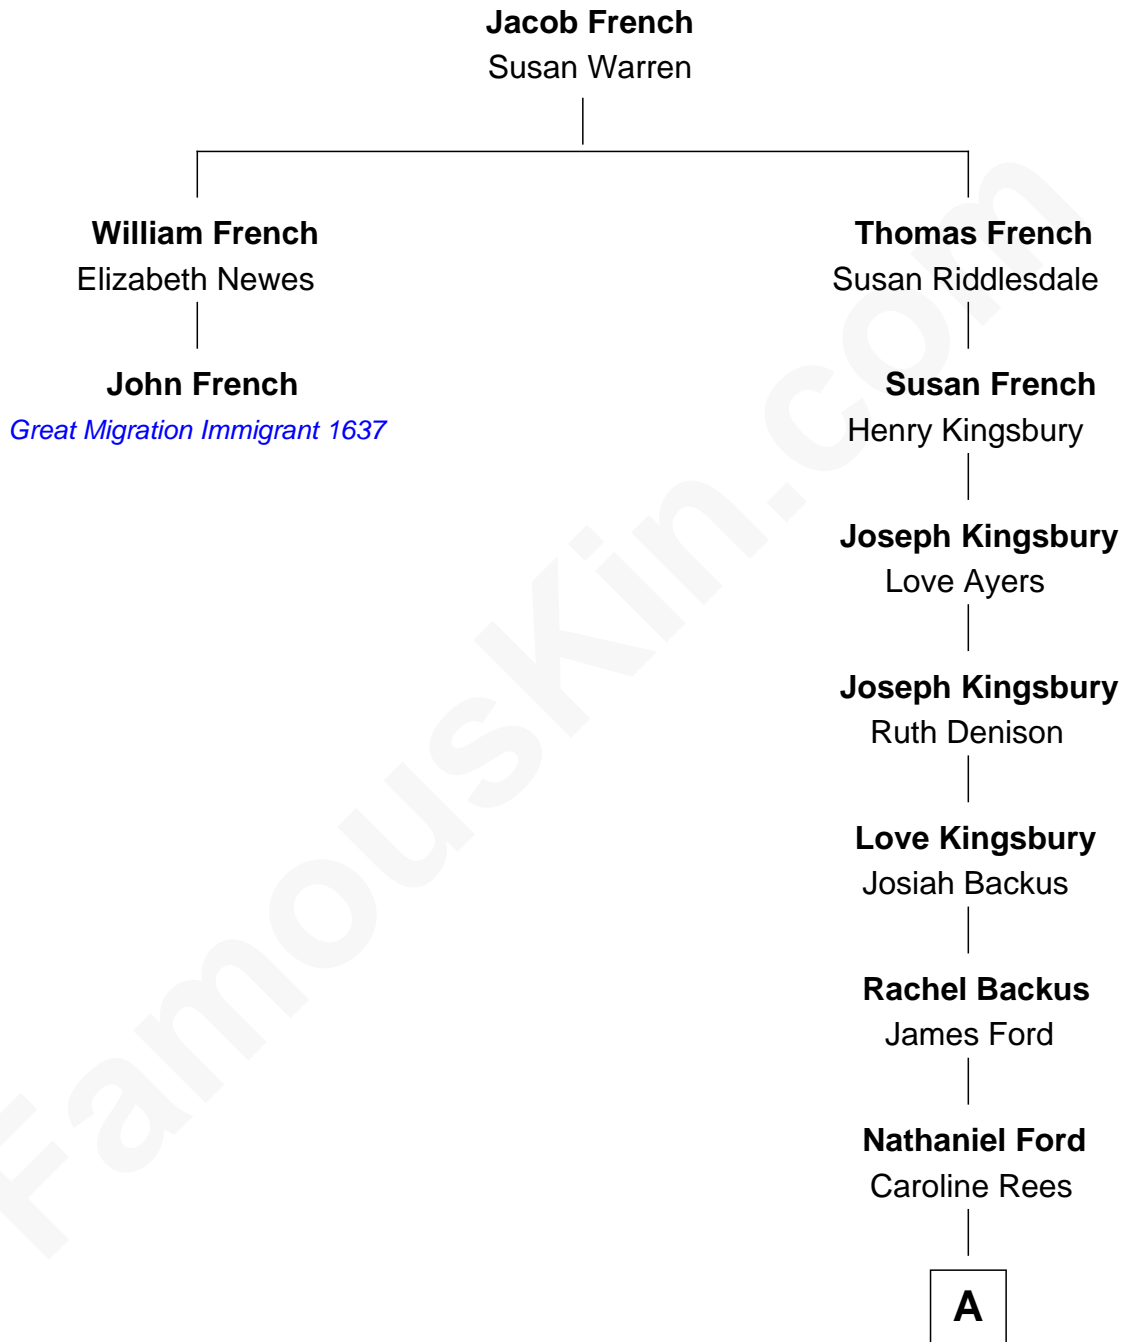

FamousKin.com

Relationship Chart of

John French

(c1610 - 1645/6) Great Migration Immigrant 1637

1st cousin 8 times removed of

William Henry Moore

Co-Founder, U.S. Steel and Nabisco

A

—
Caroline Ford

William Henry Moore

—
Nathaniel Ford Moore

Rachael Arvilla Beckwith

—
William Henry Moore

Co-Founder, U.S. Steel and Nabisco

FamousKin.com